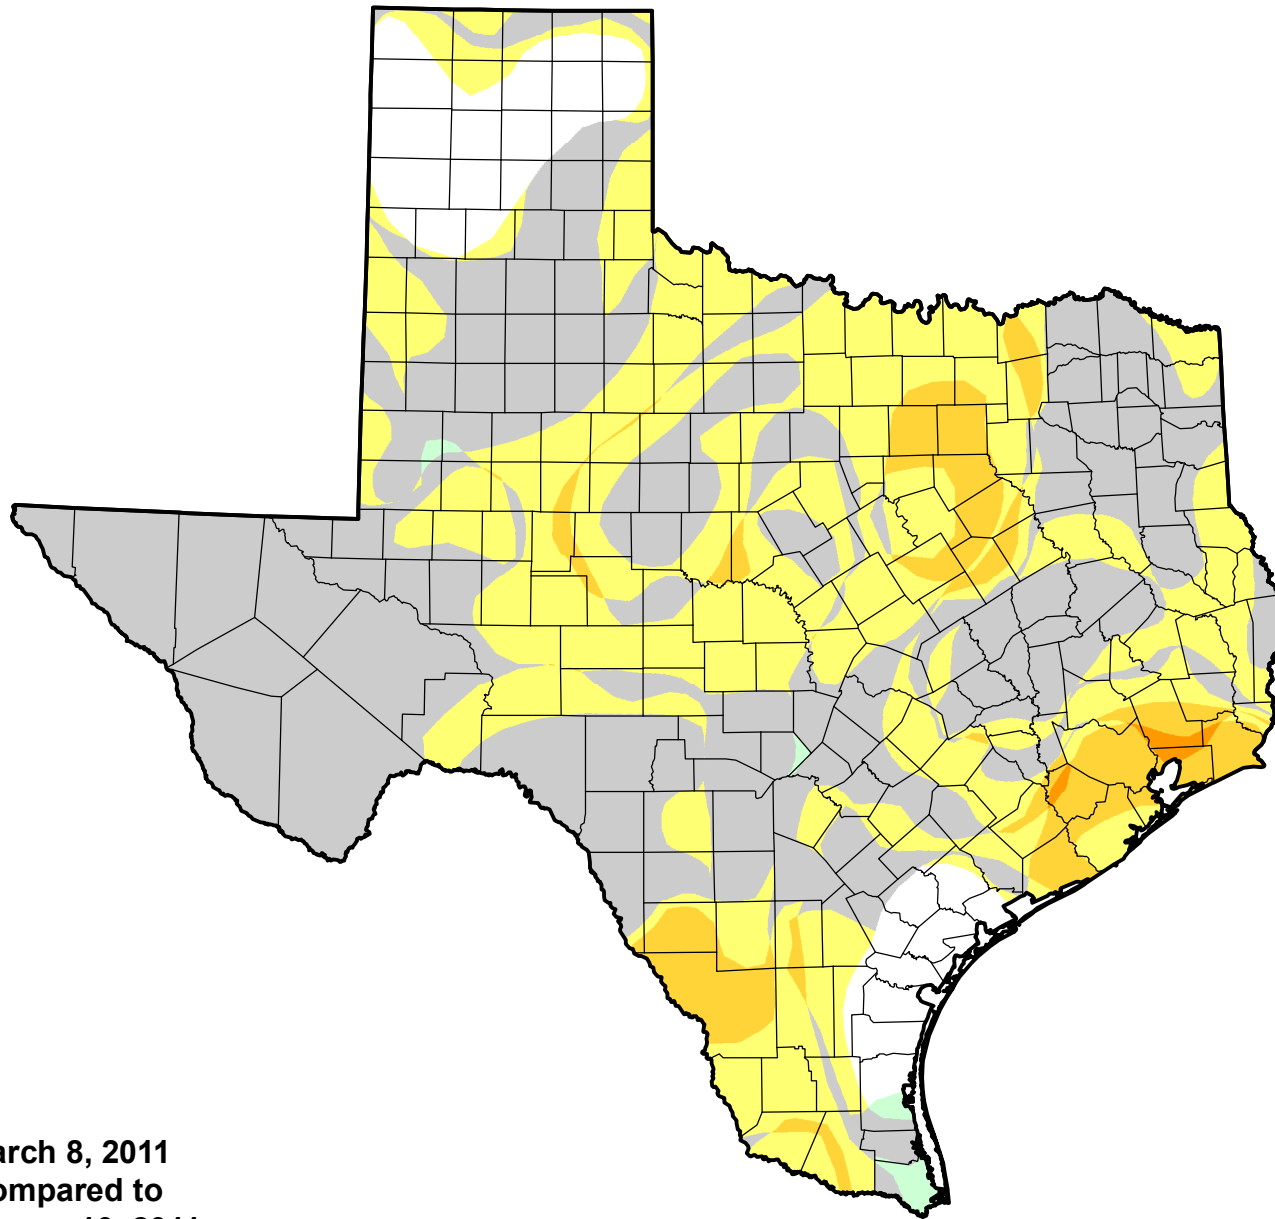

U.S. Drought Monitor Class Change - Texas

4 Week

March 8, 2011
compared to
February 10, 2011

droughtmonitor.unl.edu

-  5 Class Degradation
-  4 Class Degradation
-  3 Class Degradation
-  2 Class Degradation
-  1 Class Degradation
-  No Change
-  1 Class Improvement
-  2 Class Improvement
-  3 Class Improvement
-  4 Class Improvement
-  5 Class Improvement