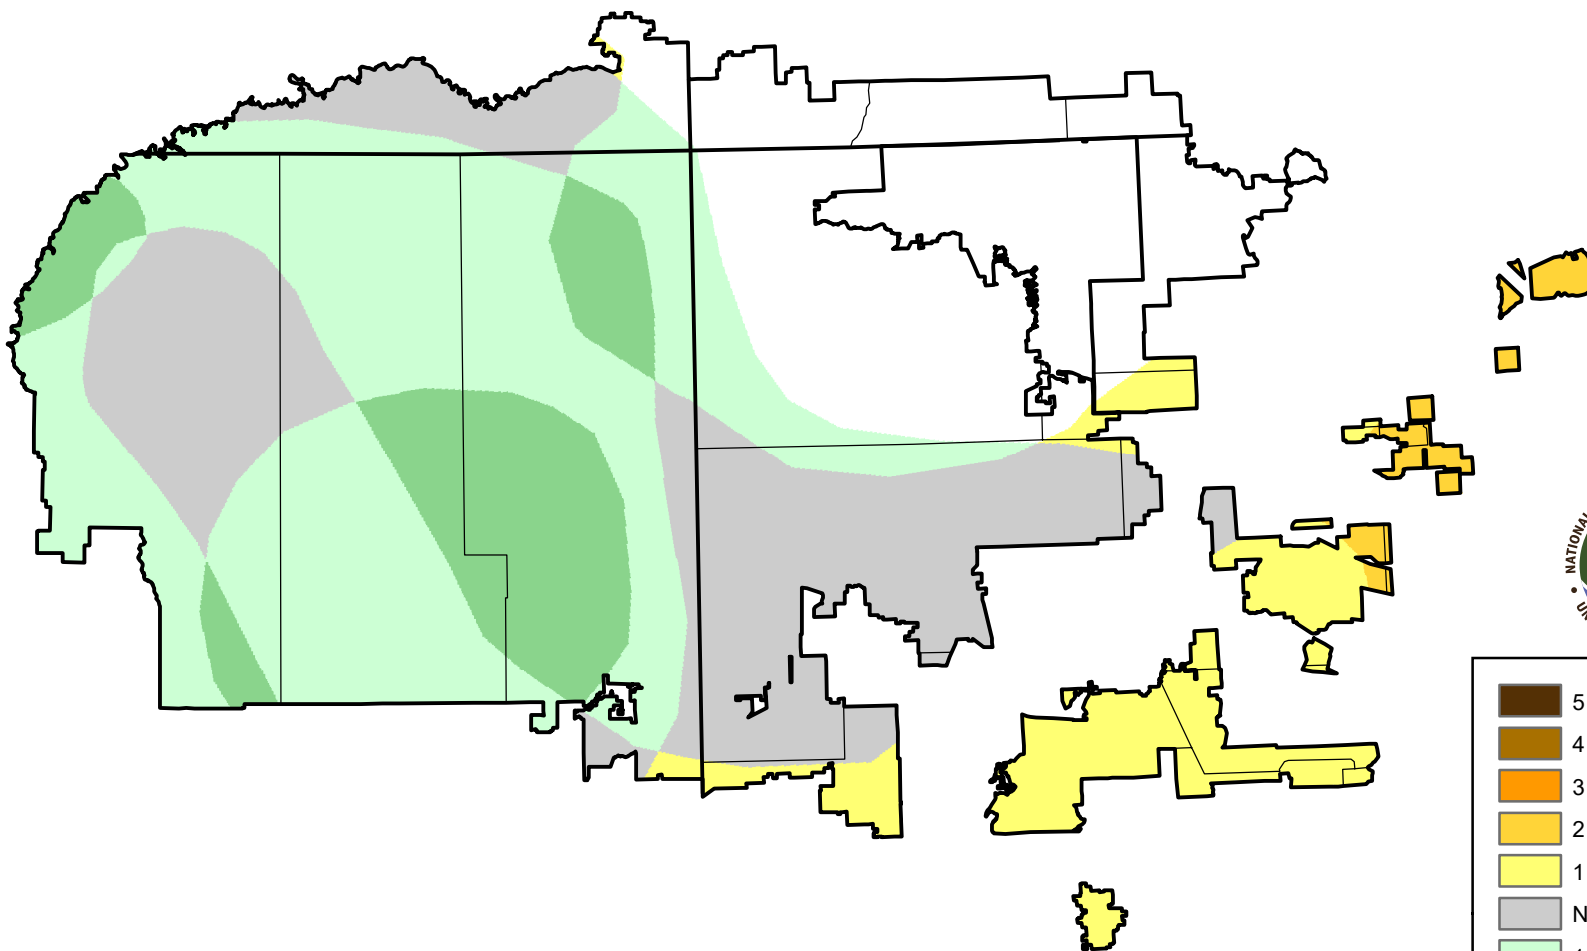

U.S. Drought Monitor Class Change - 4 Corners

52 Week

March 15, 2011
compared to
March 18, 2010

droughtmonitor.unl.edu