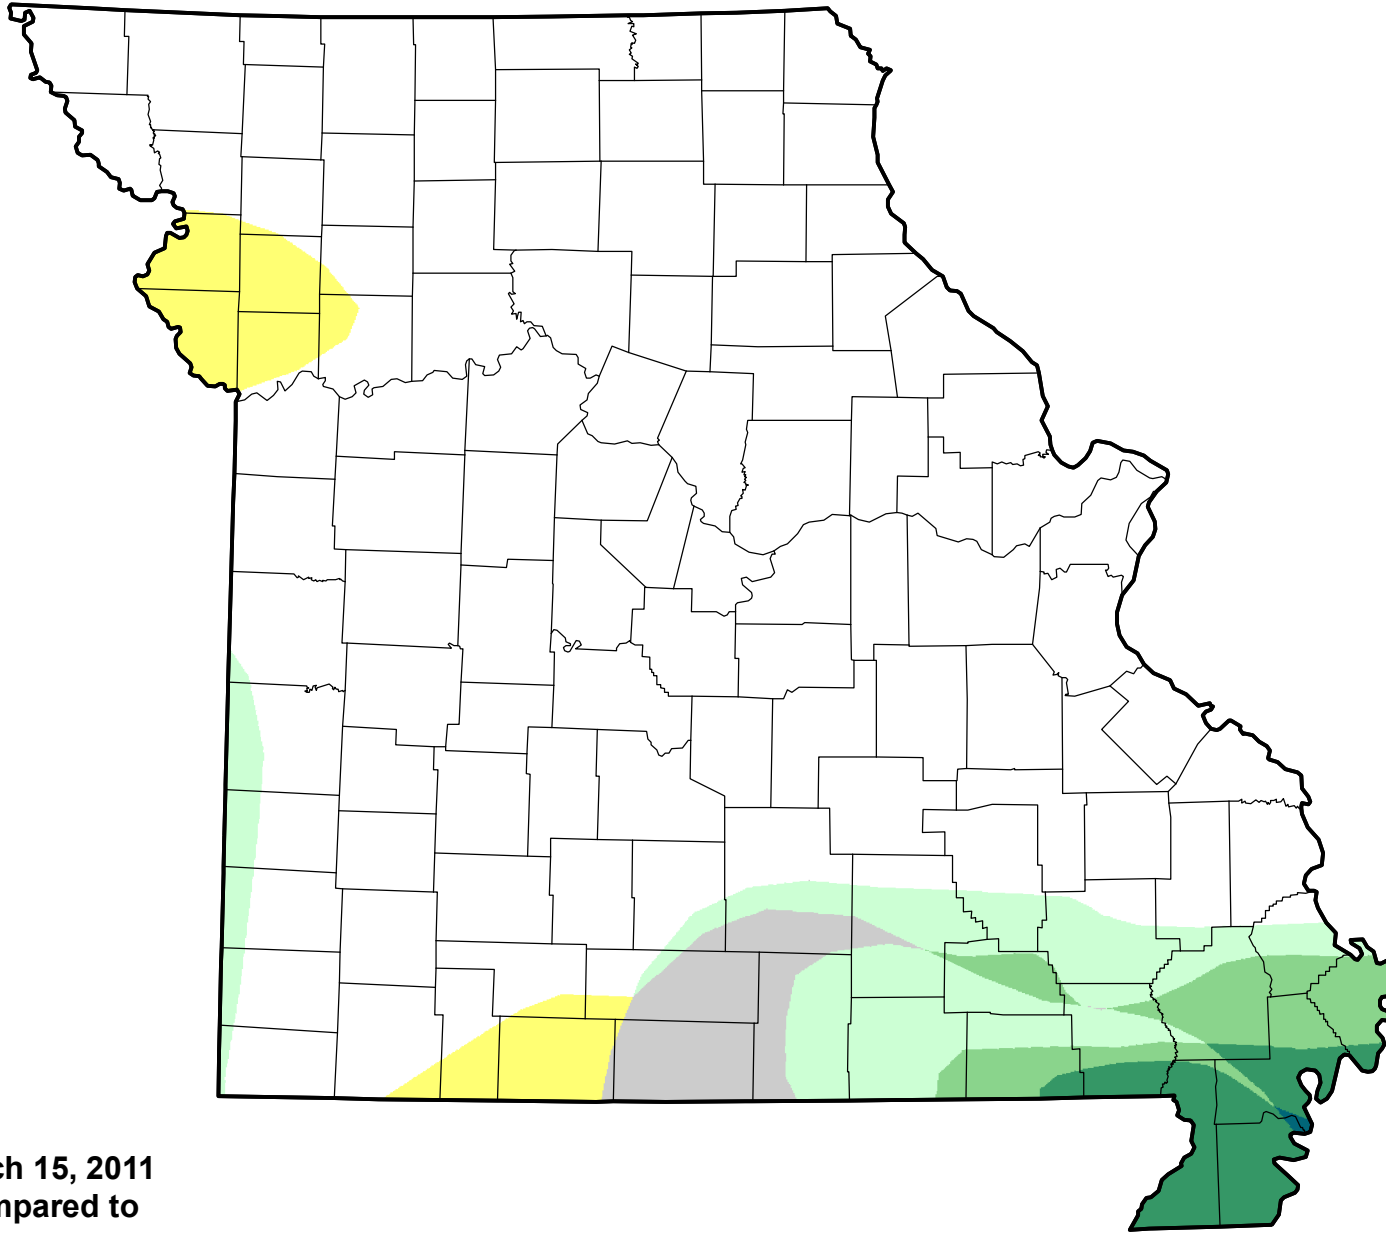

U.S. Drought Monitor Class Change - Missouri

13 Week

March 15, 2011
compared to
December 16, 2010

droughtmonitor.unl.edu