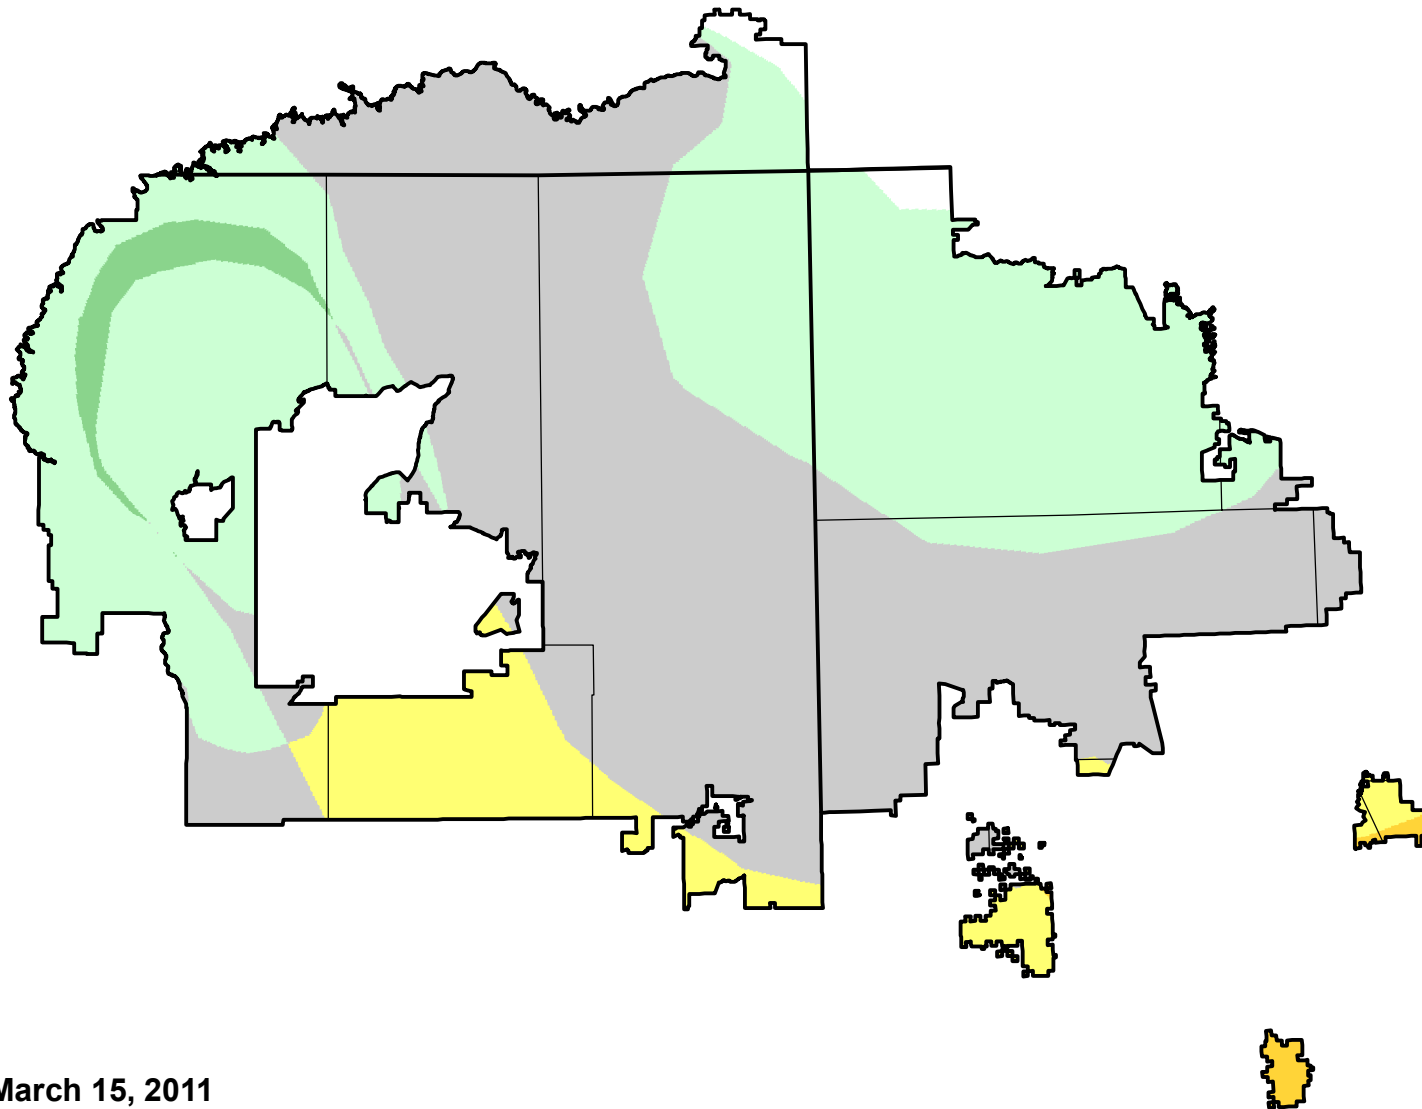

# U.S. Drought Monitor Class Change - Navajo

26 Week

March 15, 2011  
compared to  
September 16, 2010

[droughtmonitor.unl.edu](http://droughtmonitor.unl.edu)

- |   |                     |
|---|---------------------|
|  | 5 Class Degradation |
|  | 4 Class Degradation |
|  | 3 Class Degradation |
|  | 2 Class Degradation |
|  | 1 Class Degradation |
|  | No Change           |
|  | 1 Class Improvement |
|  | 2 Class Improvement |
|  | 3 Class Improvement |
|  | 4 Class Improvement |
|  | 5 Class Improvement |