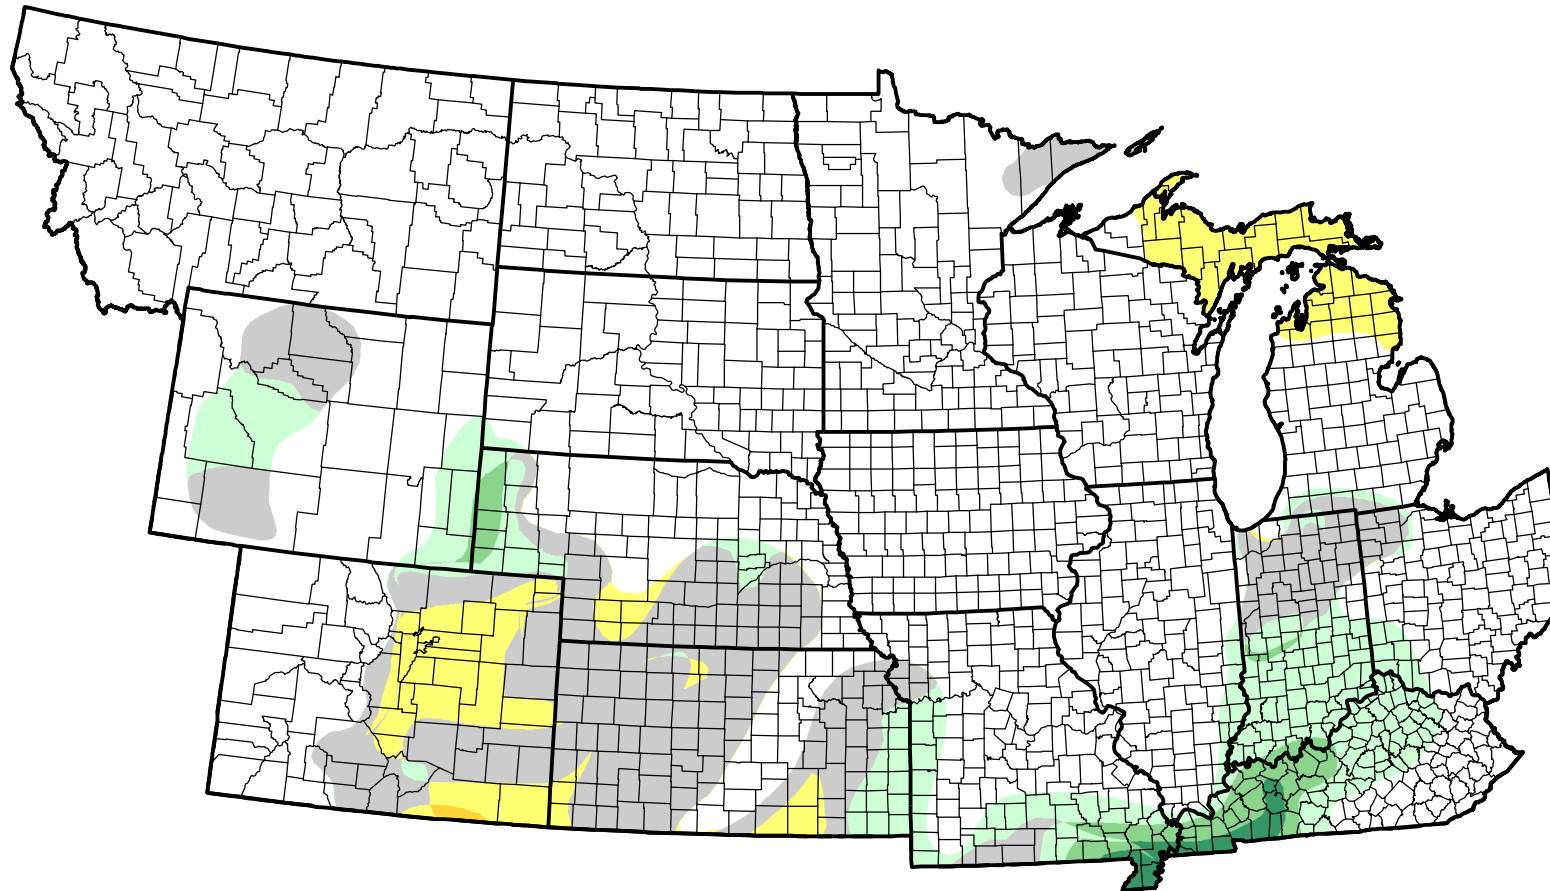

U.S. Drought Monitor Class Change - NWS Central Start of Calendar Year

**March 15, 2011
compared to
January 6, 2011**

droughtmonitor.unl.edu

- | | |
|---|---------------------|
|  | 5 Class Degradation |
|  | 4 Class Degradation |
|  | 3 Class Degradation |
|  | 2 Class Degradation |
|  | 1 Class Degradation |
|  | No Change |
|  | 1 Class Improvement |
|  | 2 Class Improvement |
|  | 3 Class Improvement |
|  | 4 Class Improvement |
|  | 5 Class Improvement |