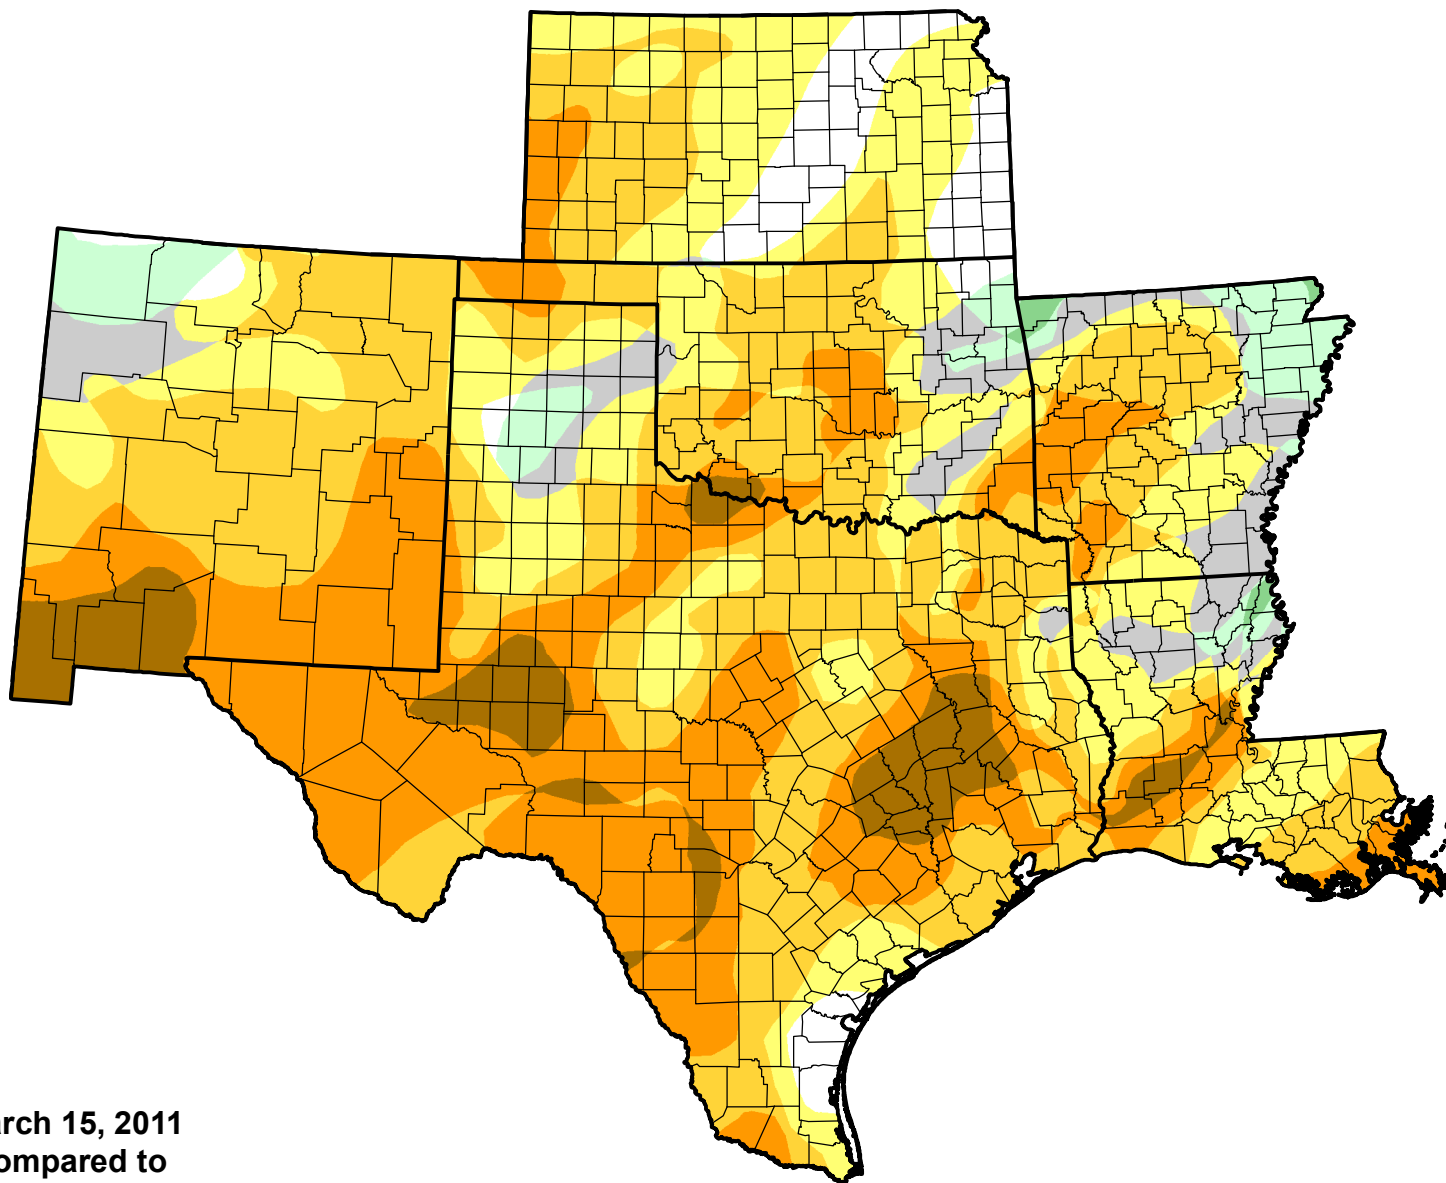

U.S. Drought Monitor Class Change - SCIPP

26 Week

March 15, 2011
compared to
September 16, 2010

droughtmonitor.unl.edu

- 5 Class Degradation
- 4 Class Degradation
- 3 Class Degradation
- 2 Class Degradation
- 1 Class Degradation
- No Change
- 1 Class Improvement
- 2 Class Improvement
- 3 Class Improvement
- 4 Class Improvement
- 5 Class Improvement