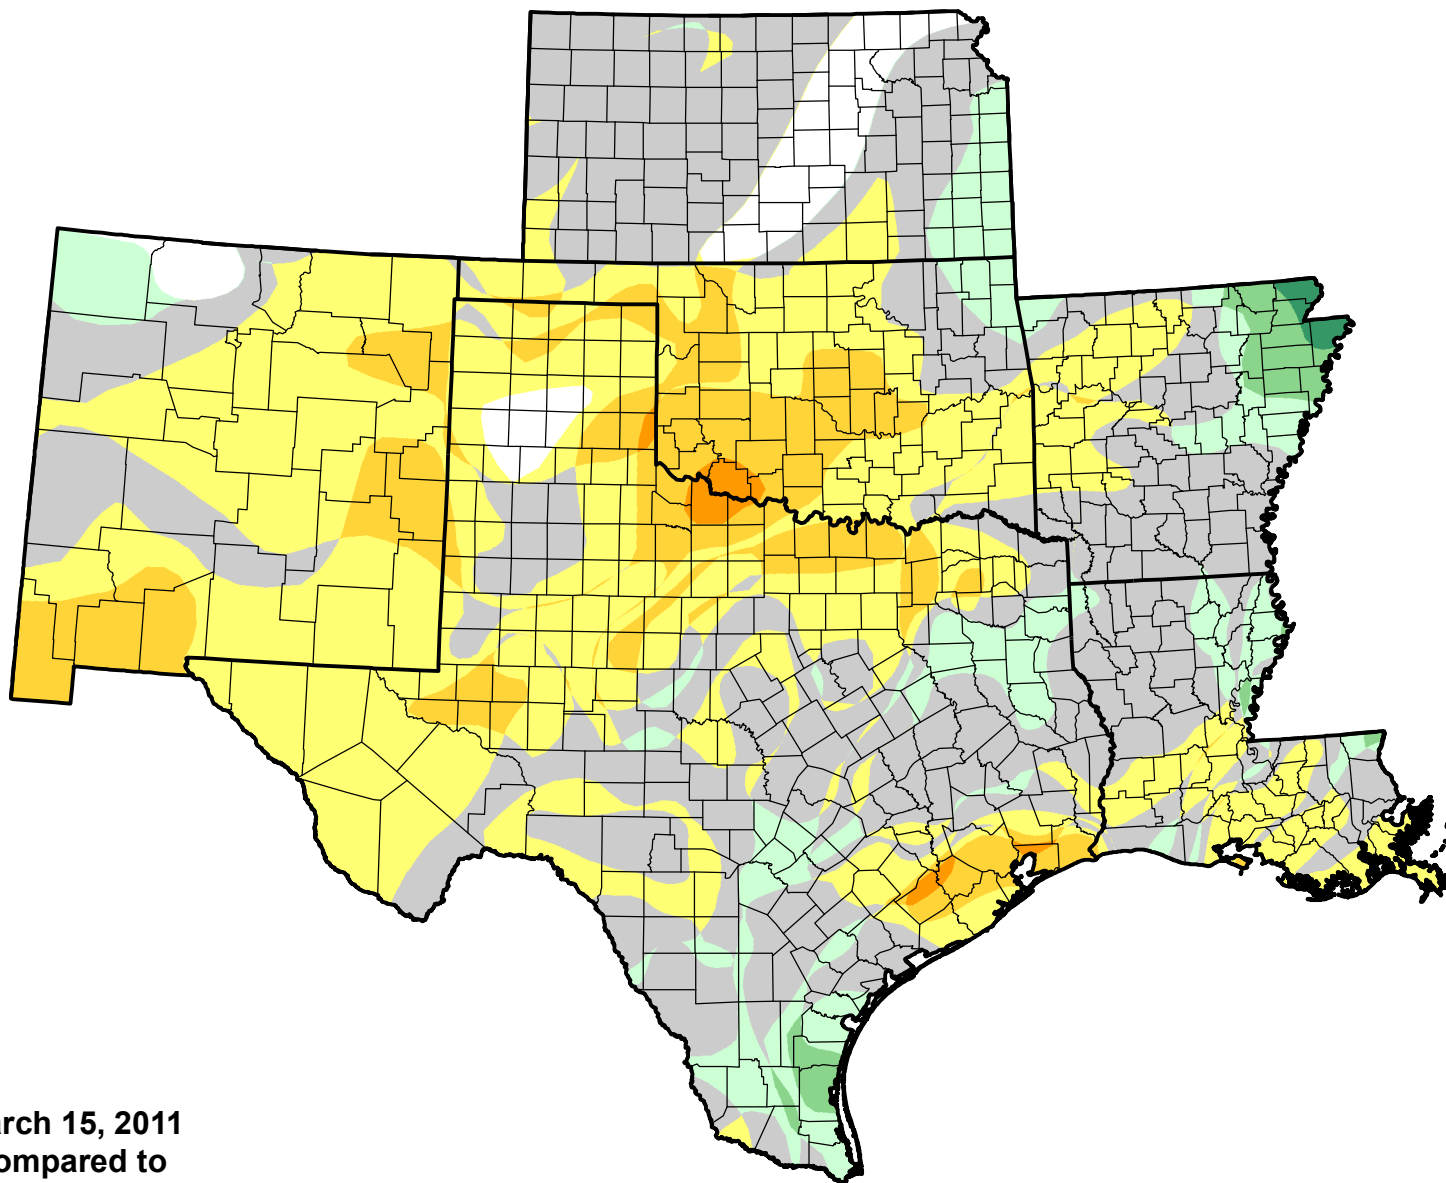

U.S. Drought Monitor Class Change - SCIPP

Start of Calendar Year

March 15, 2011
compared to
January 6, 2011

droughtmonitor.unl.edu

-  5 Class Degradation
-  4 Class Degradation
-  3 Class Degradation
-  2 Class Degradation
-  1 Class Degradation
-  No Change
-  1 Class Improvement
-  2 Class Improvement
-  3 Class Improvement
-  4 Class Improvement
-  5 Class Improvement