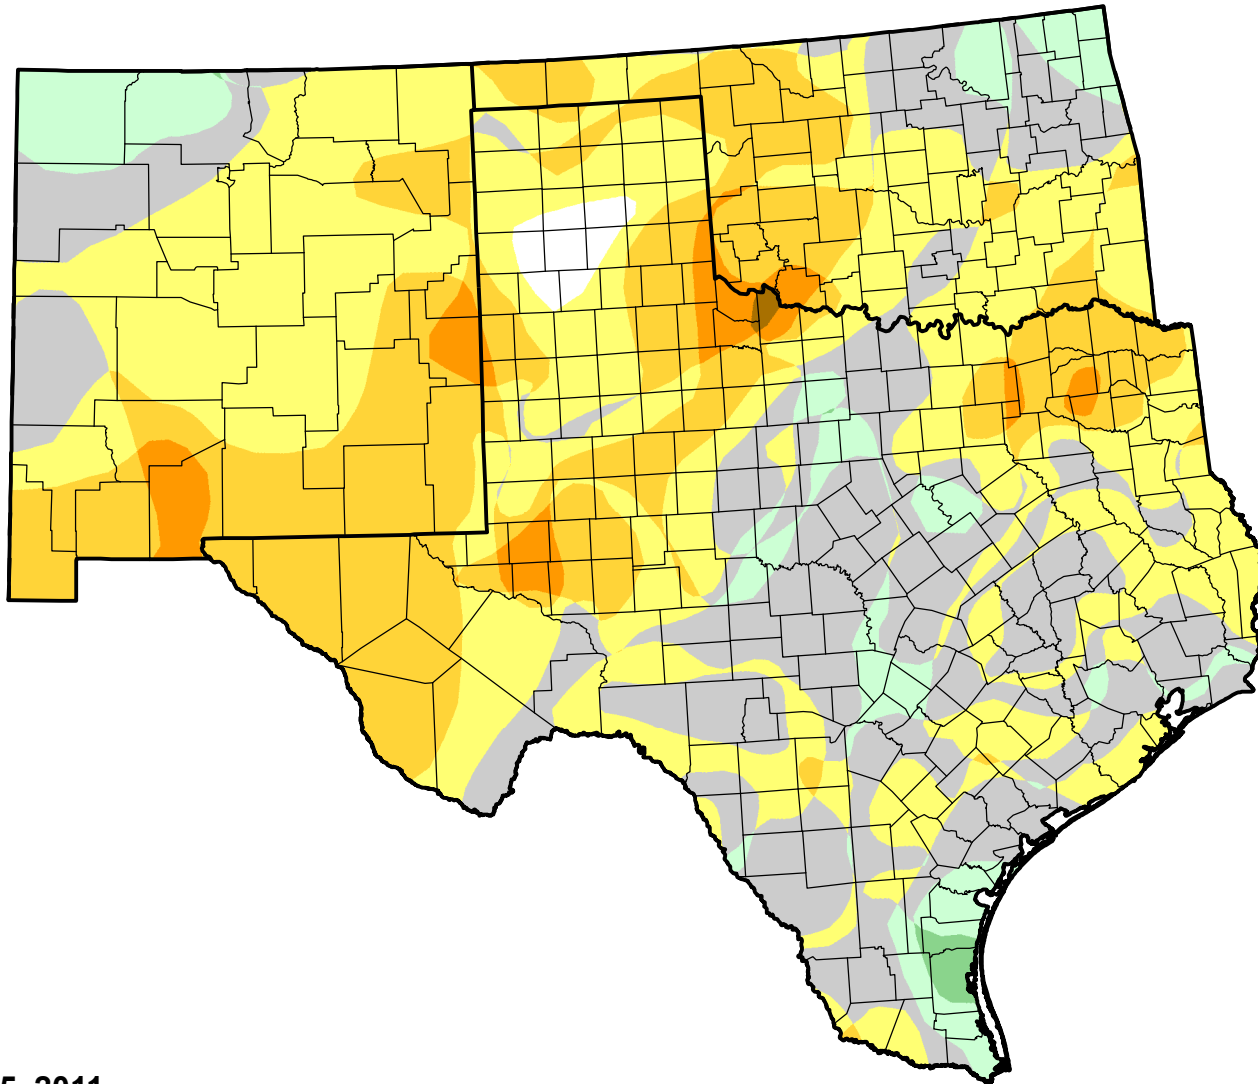

U.S. Drought Monitor Class Change - Southern Plains RDEWS

13 Week

March 15, 2011
compared to
December 16, 2010

droughtmonitor.unl.edu

-  5 Class Degradation
-  4 Class Degradation
-  3 Class Degradation
-  2 Class Degradation
-  1 Class Degradation
-  No Change
-  1 Class Improvement
-  2 Class Improvement
-  3 Class Improvement
-  4 Class Improvement
-  5 Class Improvement