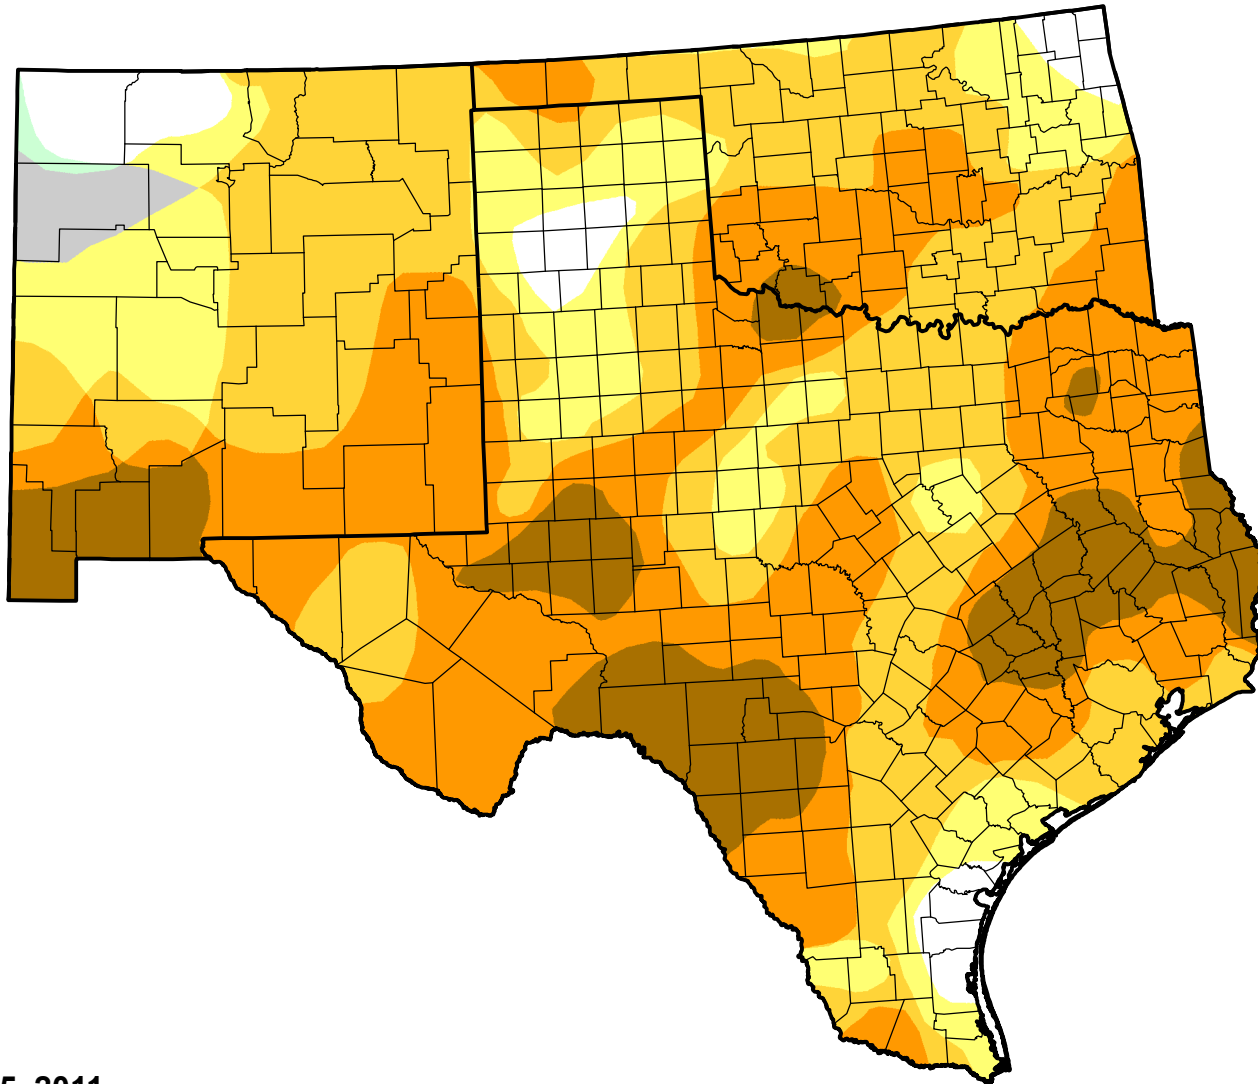

U.S. Drought Monitor Class Change - Southern Plains RDEWS

52 Week

March 15, 2011
compared to
March 18, 2010

droughtmonitor.unl.edu

-  5 Class Degradation
-  4 Class Degradation
-  3 Class Degradation
-  2 Class Degradation
-  1 Class Degradation
-  No Change
-  1 Class Improvement
-  2 Class Improvement
-  3 Class Improvement
-  4 Class Improvement
-  5 Class Improvement