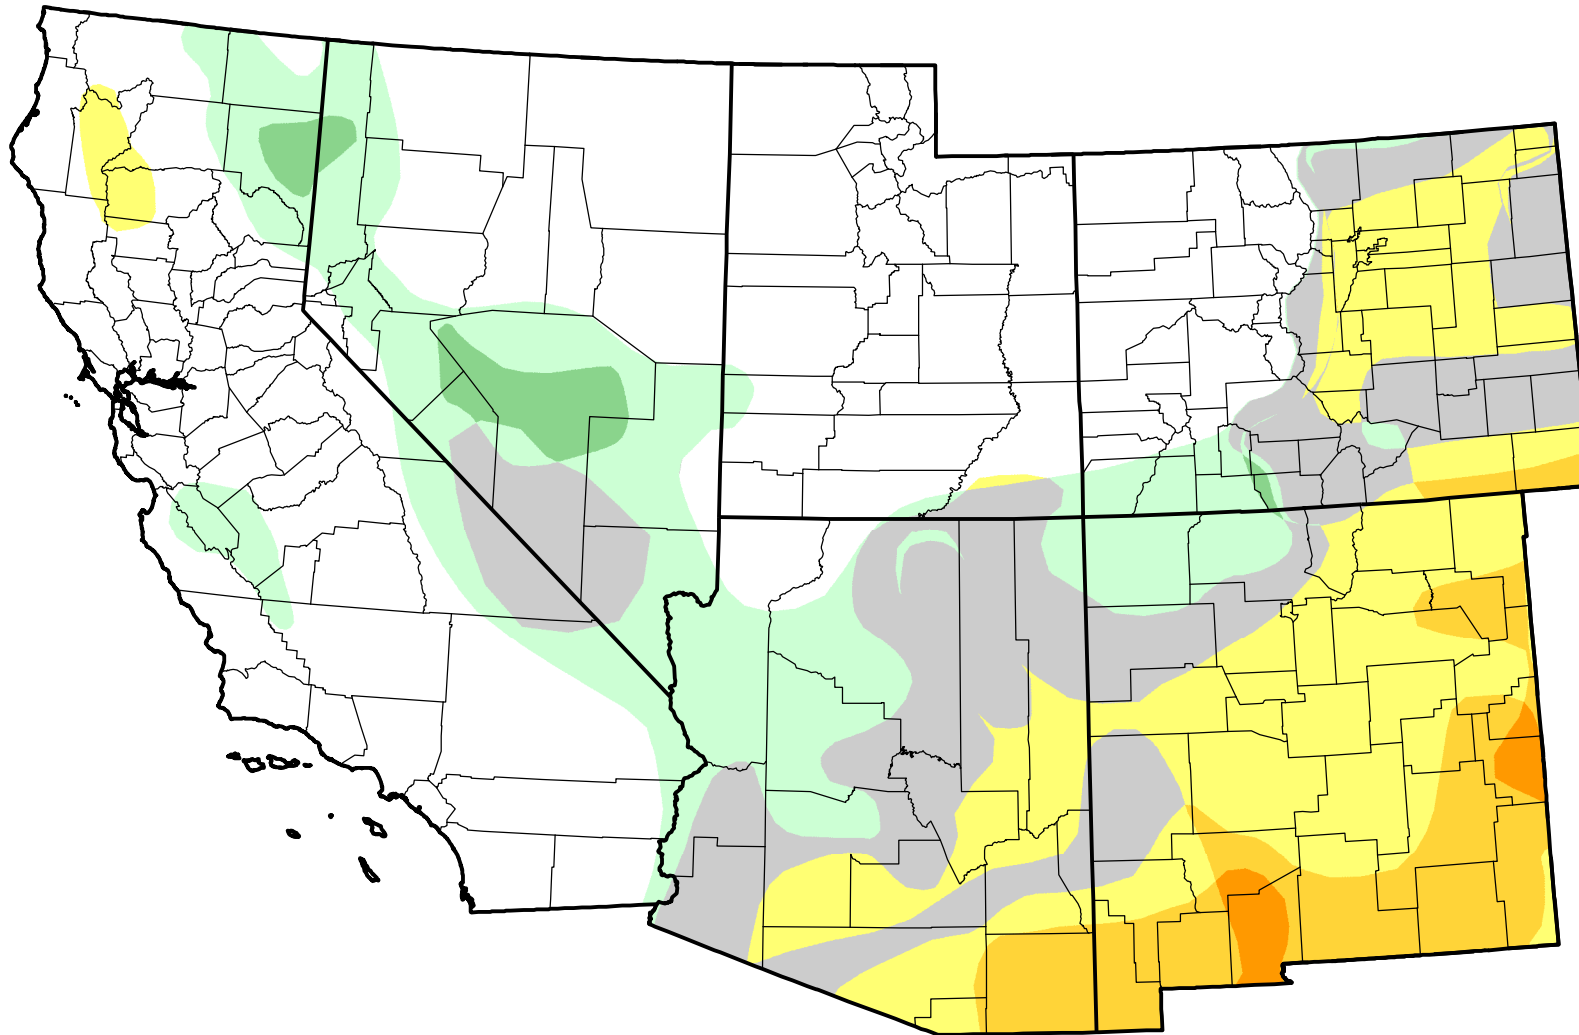

U.S. Drought Monitor Class Change - Southwest

13 Week

March 15, 2011
compared to
December 16, 2010

droughtmonitor.unl.edu

-  5 Class Degradation
-  4 Class Degradation
-  3 Class Degradation
-  2 Class Degradation
-  1 Class Degradation
-  No Change
-  1 Class Improvement
-  2 Class Improvement
-  3 Class Improvement
-  4 Class Improvement
-  5 Class Improvement