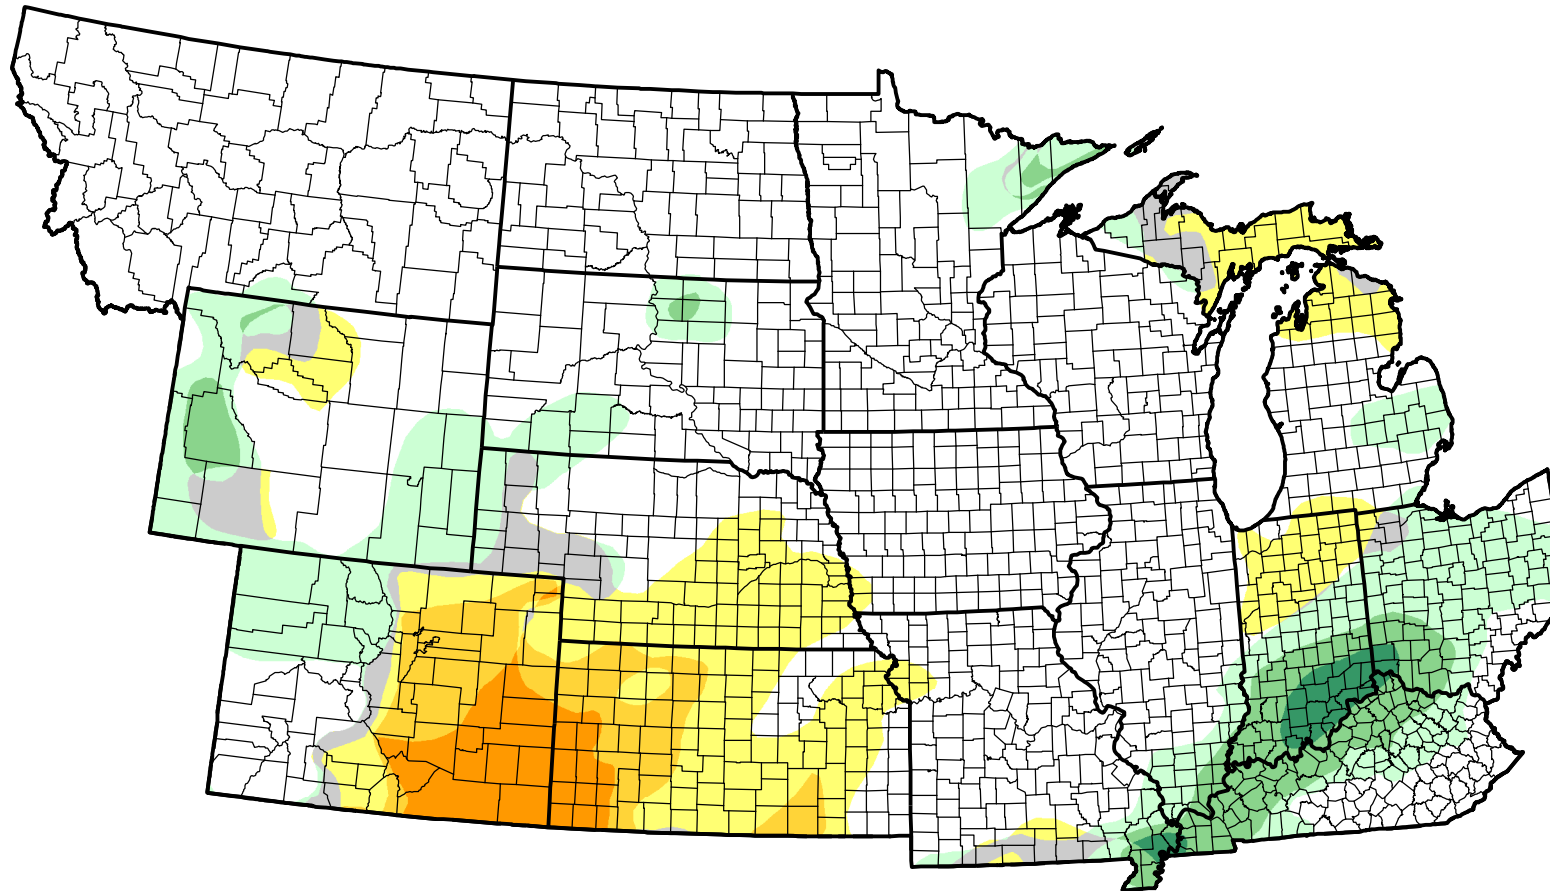

U.S. Drought Monitor Class Change - NWS Central 26 Week

**March 22, 2011
compared to
September 23, 2010**

droughtmonitor.unl.edu

- | | |
|---|---------------------|
|  | 5 Class Degradation |
|  | 4 Class Degradation |
|  | 3 Class Degradation |
|  | 2 Class Degradation |
|  | 1 Class Degradation |
|  | No Change |
|  | 1 Class Improvement |
|  | 2 Class Improvement |
|  | 3 Class Improvement |
|  | 4 Class Improvement |
|  | 5 Class Improvement |