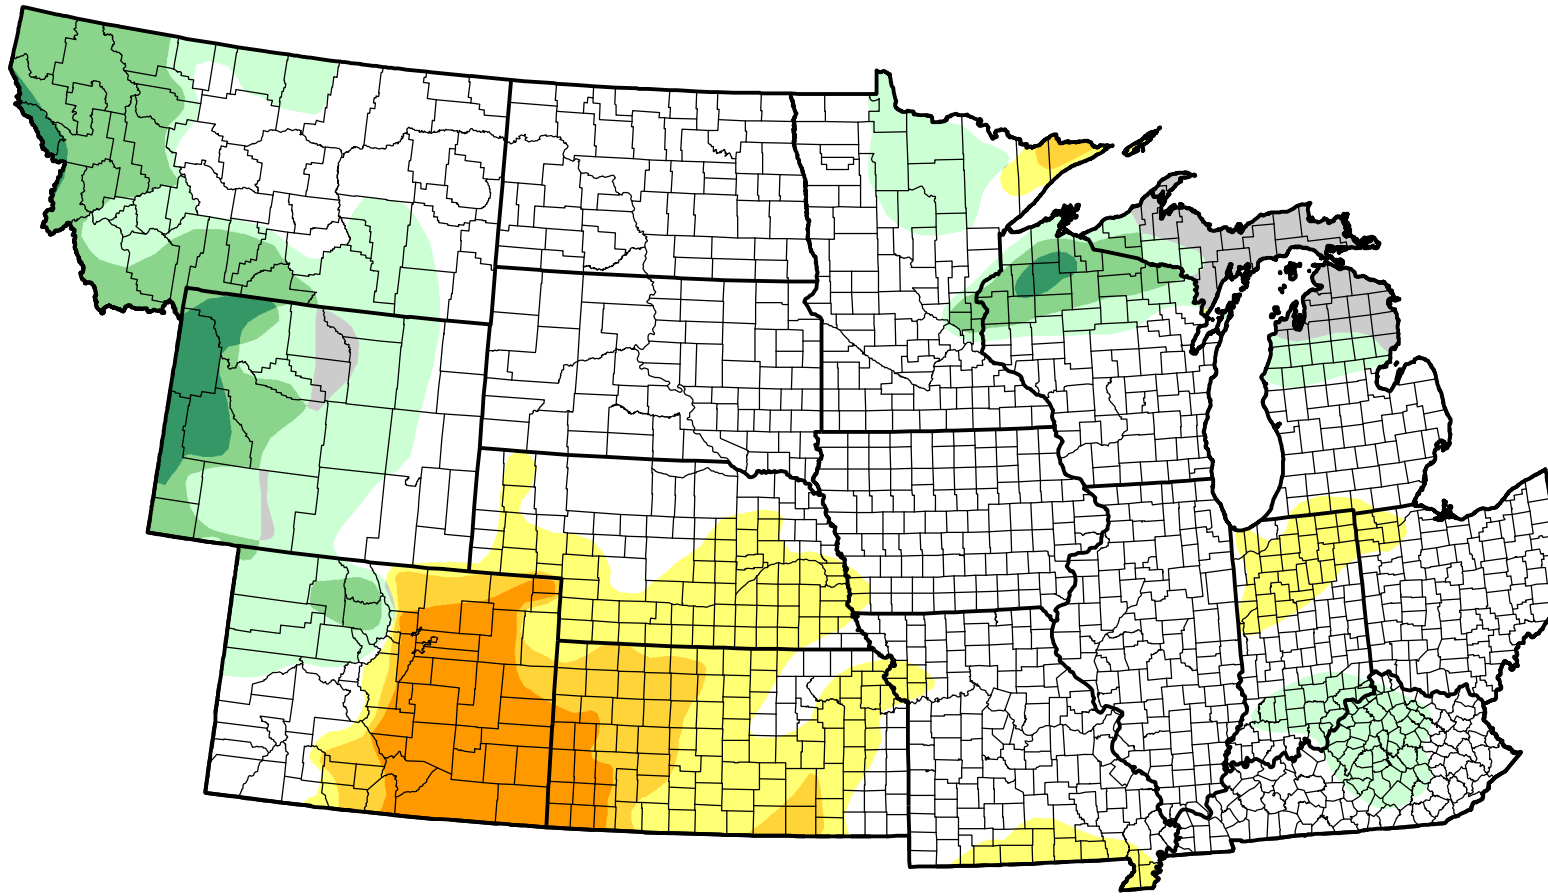

U.S. Drought Monitor Class Change - NWS Central 52 Week

March 22, 2011
compared to
March 25, 2010

droughtmonitor.unl.edu

-  5 Class Degradation
-  4 Class Degradation
-  3 Class Degradation
-  2 Class Degradation
-  1 Class Degradation
-  No Change
-  1 Class Improvement
-  2 Class Improvement
-  3 Class Improvement
-  4 Class Improvement
-  5 Class Improvement