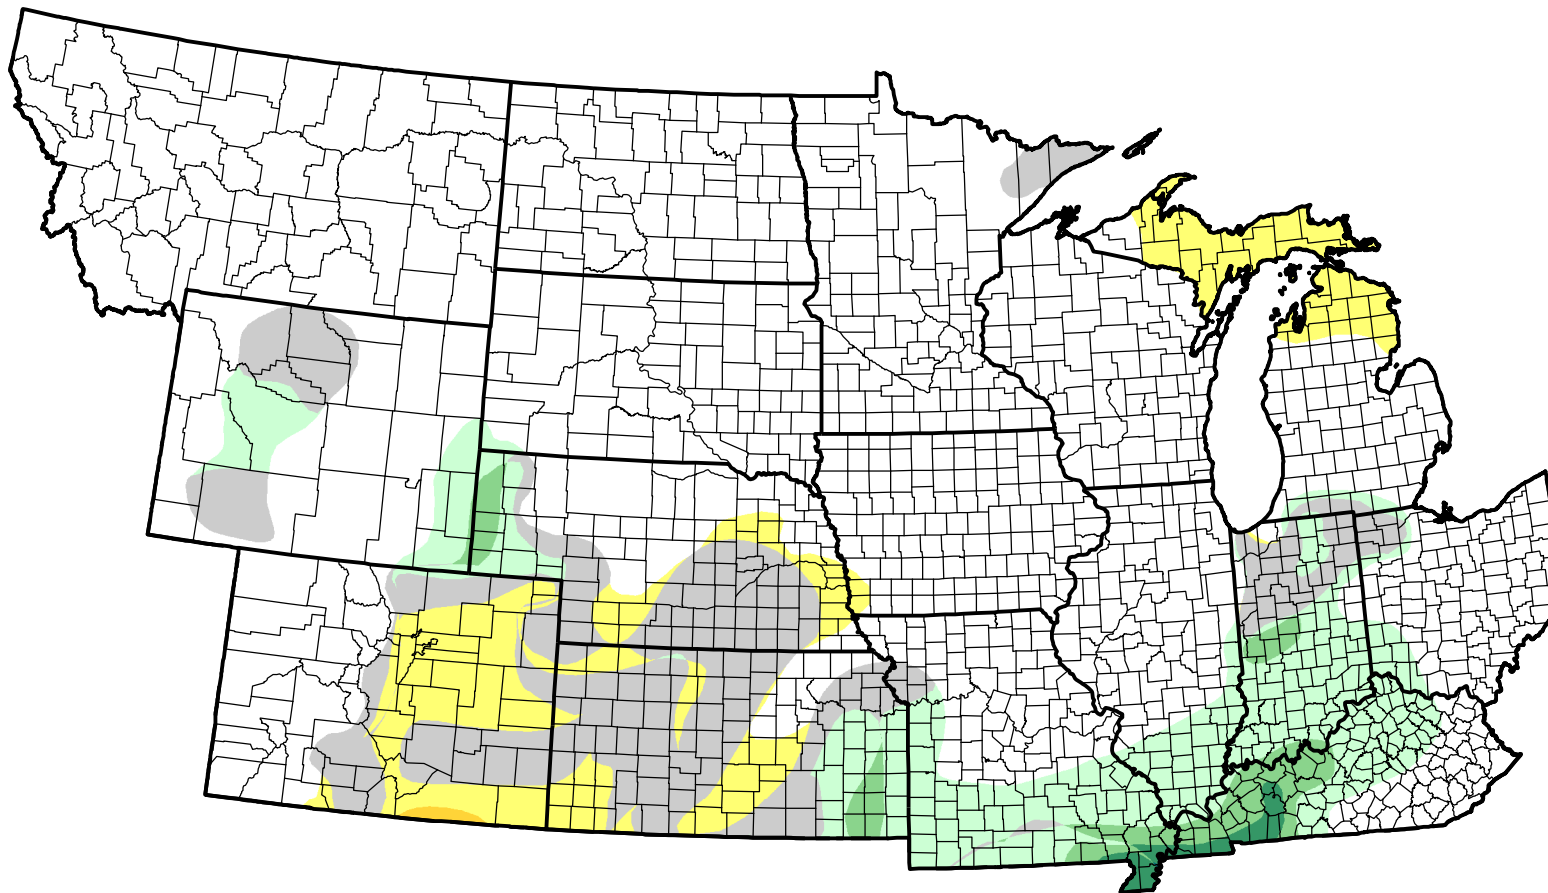

U.S. Drought Monitor Class Change - NWS Central 8 Week

March 22, 2011
compared to
January 27, 2011

droughtmonitor.unl.edu

-  5 Class Degradation
-  4 Class Degradation
-  3 Class Degradation
-  2 Class Degradation
-  1 Class Degradation
-  No Change
-  1 Class Improvement
-  2 Class Improvement
-  3 Class Improvement
-  4 Class Improvement
-  5 Class Improvement