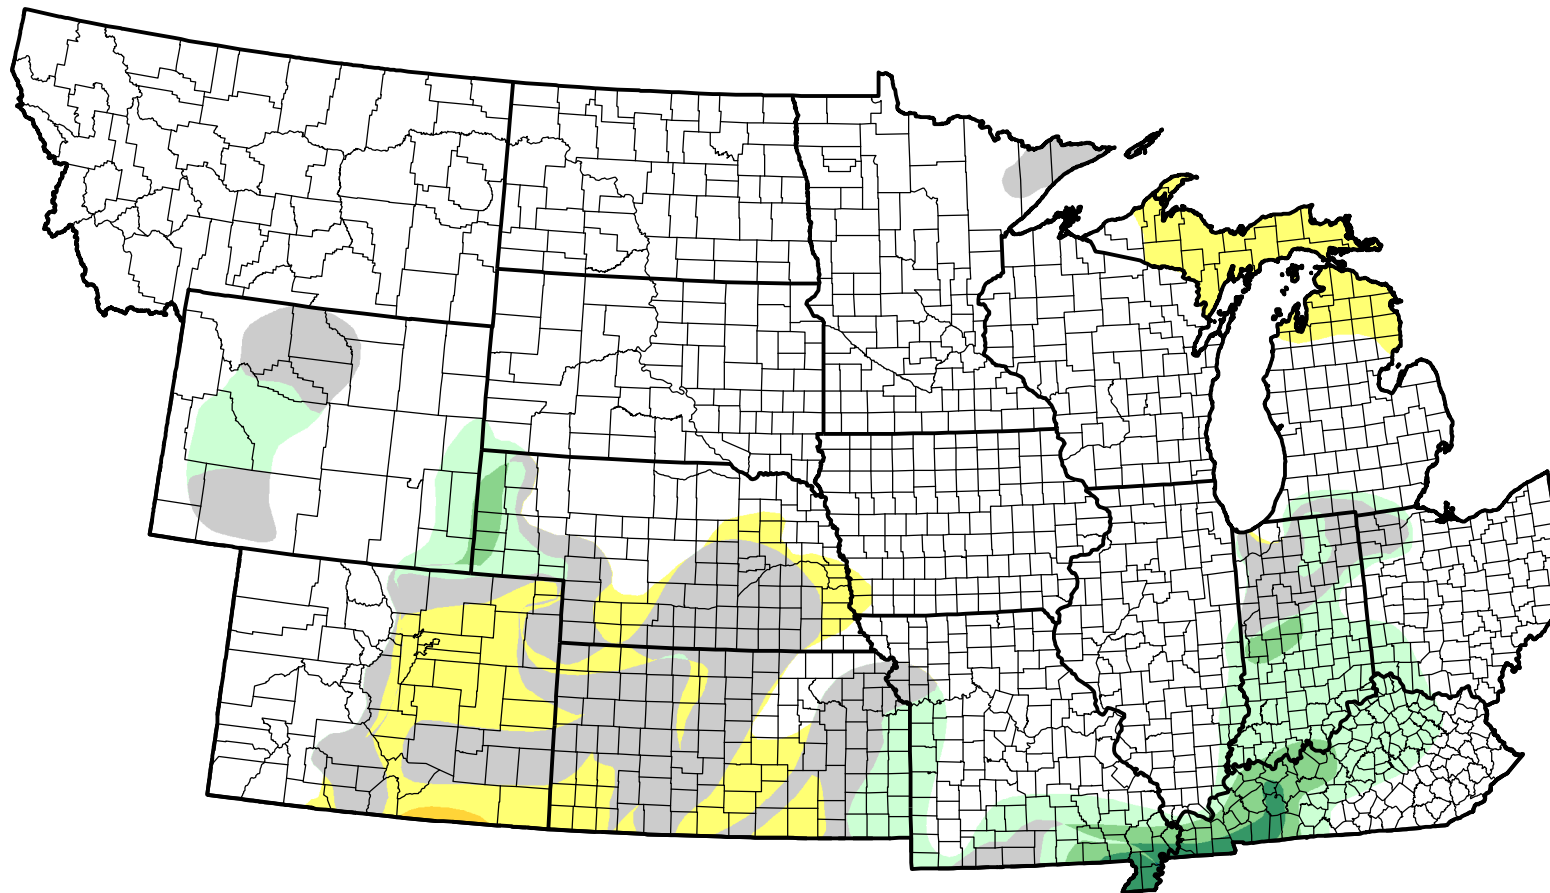

U.S. Drought Monitor Class Change - NWS Central Start of Calendar Year

March 22, 2011
compared to
January 6, 2011

droughtmonitor.unl.edu

-  5 Class Degradation
-  4 Class Degradation
-  3 Class Degradation
-  2 Class Degradation
-  1 Class Degradation
-  No Change
-  1 Class Improvement
-  2 Class Improvement
-  3 Class Improvement
-  4 Class Improvement
-  5 Class Improvement