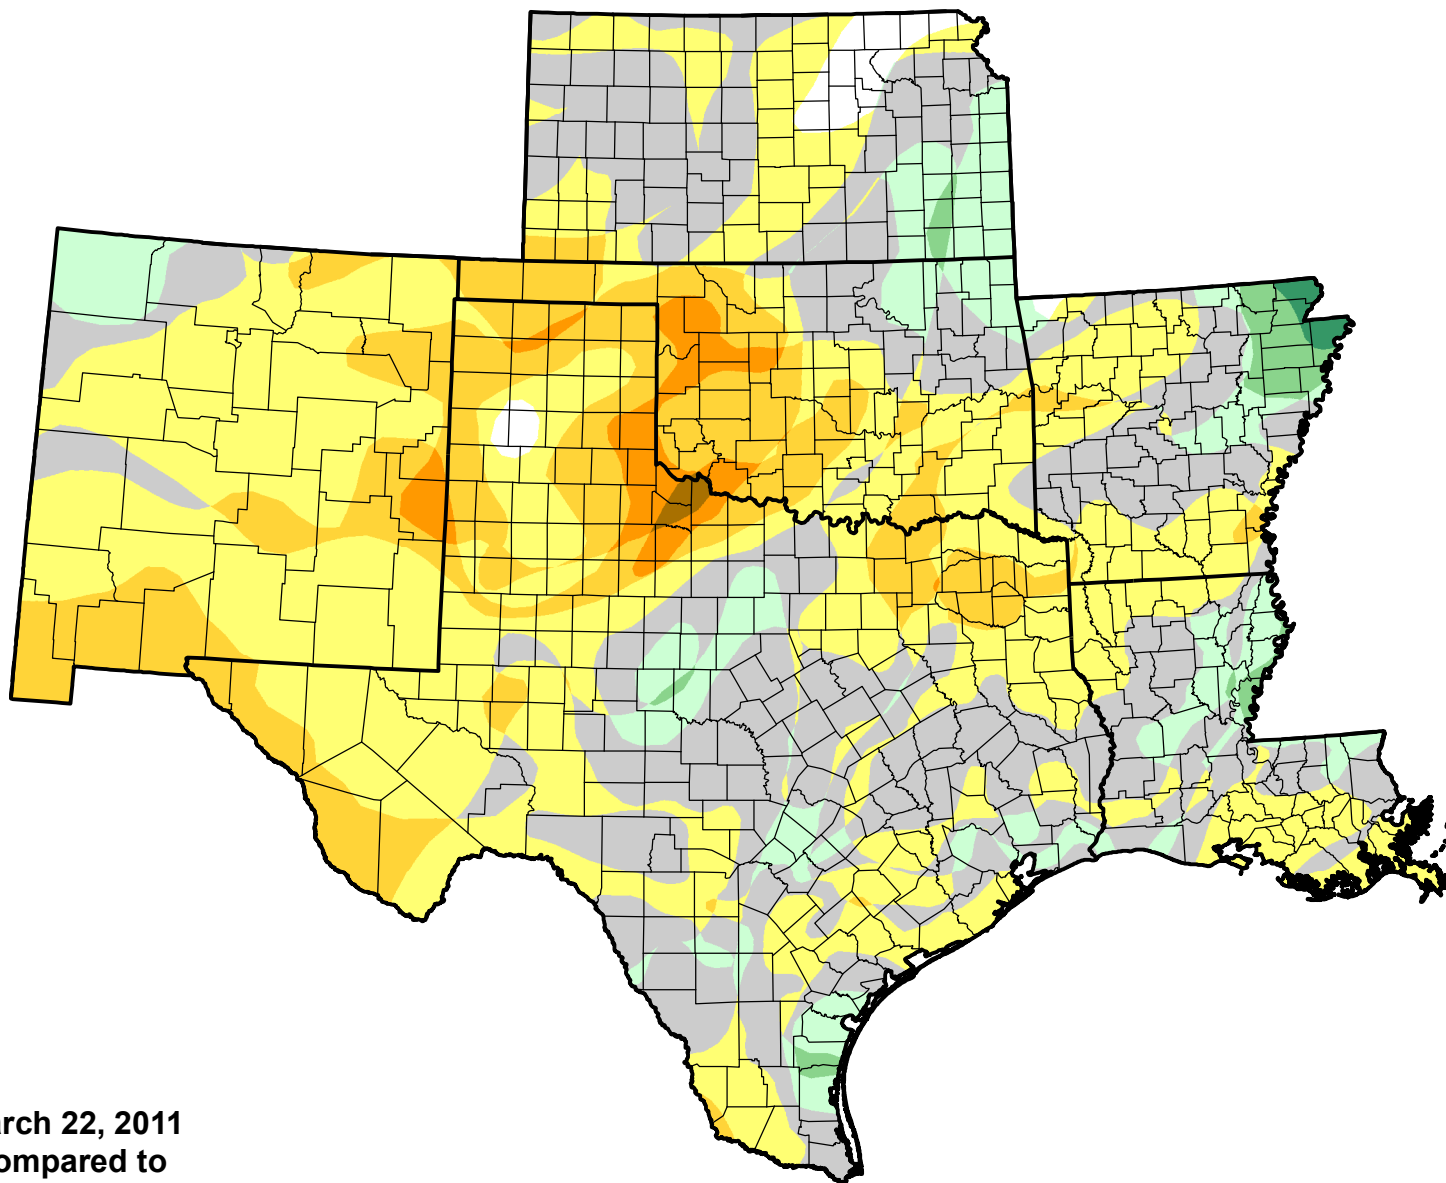

U.S. Drought Monitor Class Change - SCIPP 13 Week

March 22, 2011
compared to
December 23, 2010

droughtmonitor.unl.edu

- 5 Class Degradation
- 4 Class Degradation
- 3 Class Degradation
- 2 Class Degradation
- 1 Class Degradation
- No Change
- 1 Class Improvement
- 2 Class Improvement
- 3 Class Improvement
- 4 Class Improvement
- 5 Class Improvement