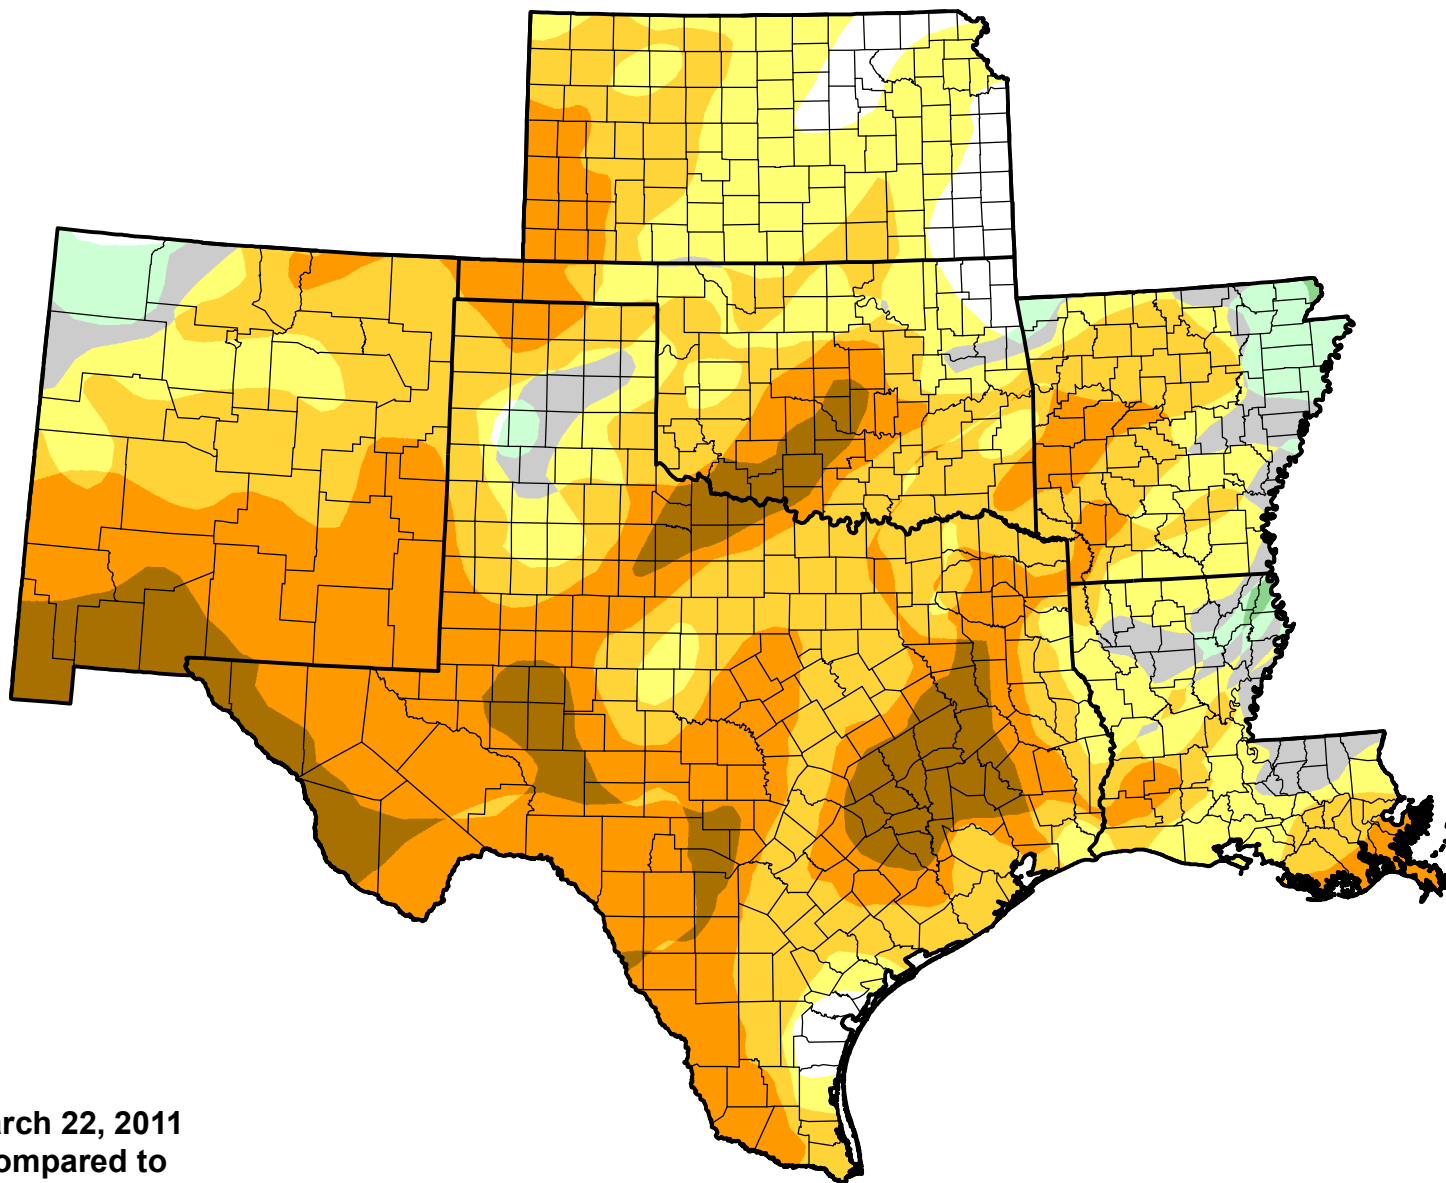

U.S. Drought Monitor Class Change - SCIPP

26 Week

March 22, 2011
compared to
September 23, 2010

droughtmonitor.unl.edu

-  5 Class Degradation
-  4 Class Degradation
-  3 Class Degradation
-  2 Class Degradation
-  1 Class Degradation
-  No Change
-  1 Class Improvement
-  2 Class Improvement
-  3 Class Improvement
-  4 Class Improvement
-  5 Class Improvement