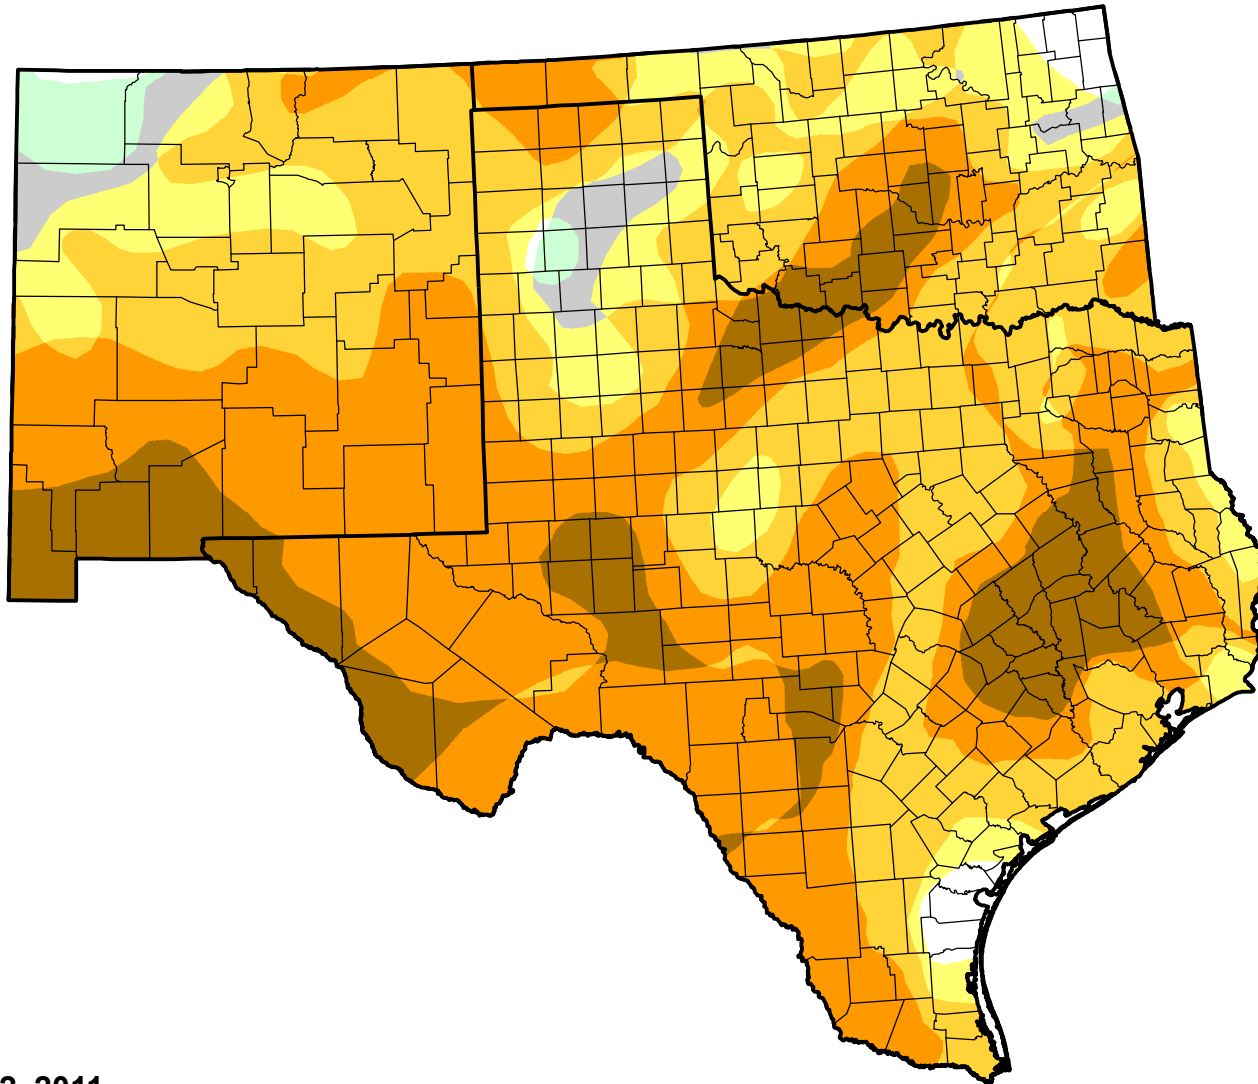

U.S. Drought Monitor Class Change - Southern Plains RDEWS

26 Week

March 22, 2011
compared to
September 23, 2010

droughtmonitor.unl.edu

- | | |
|---|---------------------|
|  | 5 Class Degradation |
|  | 4 Class Degradation |
|  | 3 Class Degradation |
|  | 2 Class Degradation |
|  | 1 Class Degradation |
|  | No Change |
|  | 1 Class Improvement |
|  | 2 Class Improvement |
|  | 3 Class Improvement |
|  | 4 Class Improvement |
|  | 5 Class Improvement |