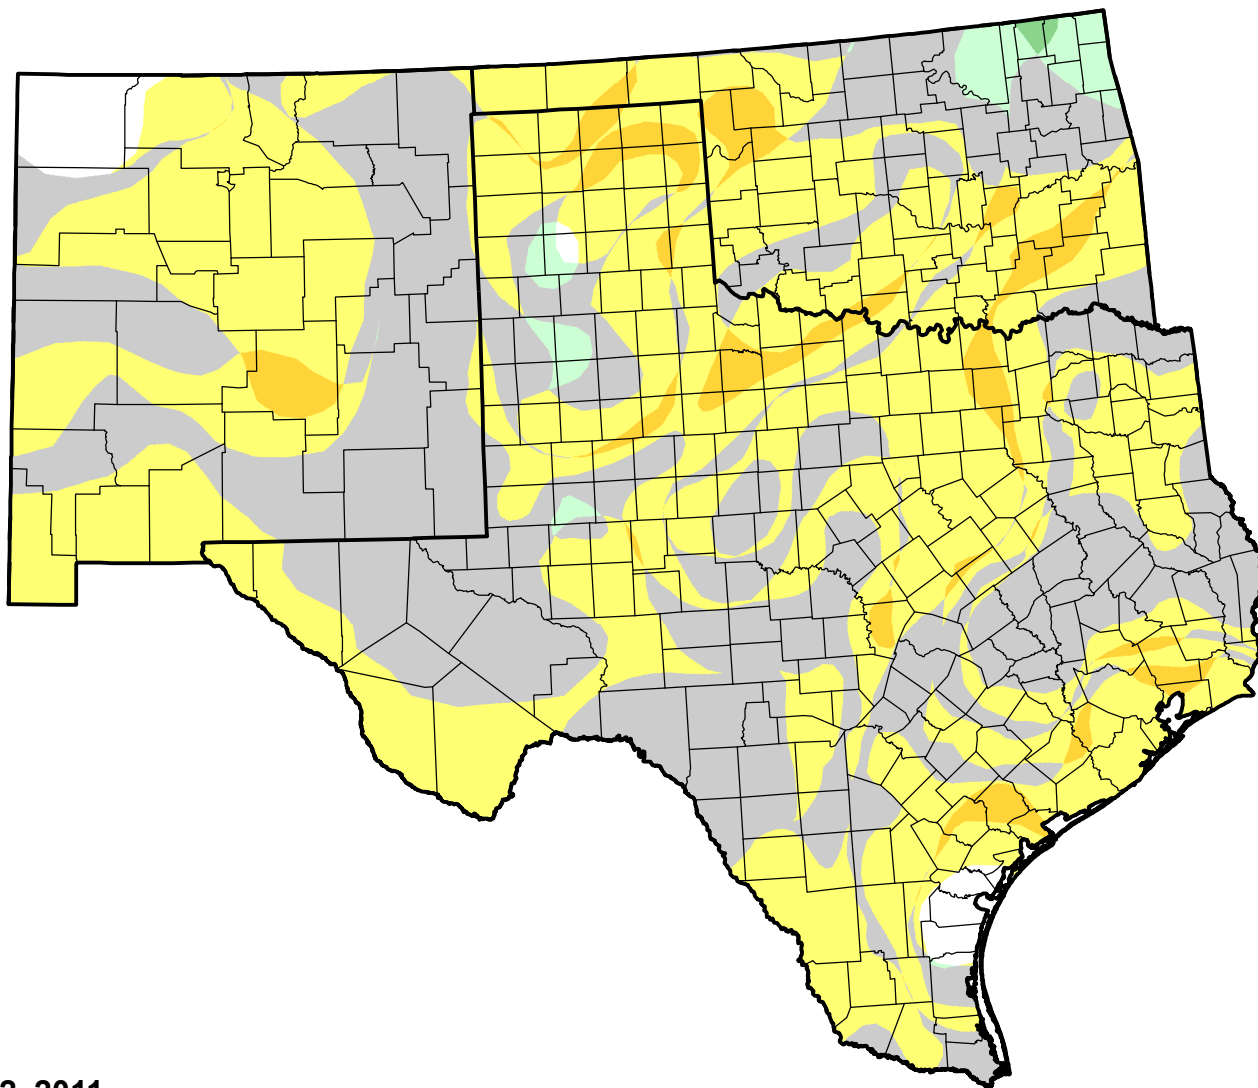

U.S. Drought Monitor Class Change - Southern Plains RDEWS

4 Week

March 22, 2011
compared to
February 24, 2011

droughtmonitor.unl.edu

-  5 Class Degradation
-  4 Class Degradation
-  3 Class Degradation
-  2 Class Degradation
-  1 Class Degradation
-  No Change
-  1 Class Improvement
-  2 Class Improvement
-  3 Class Improvement
-  4 Class Improvement
-  5 Class Improvement