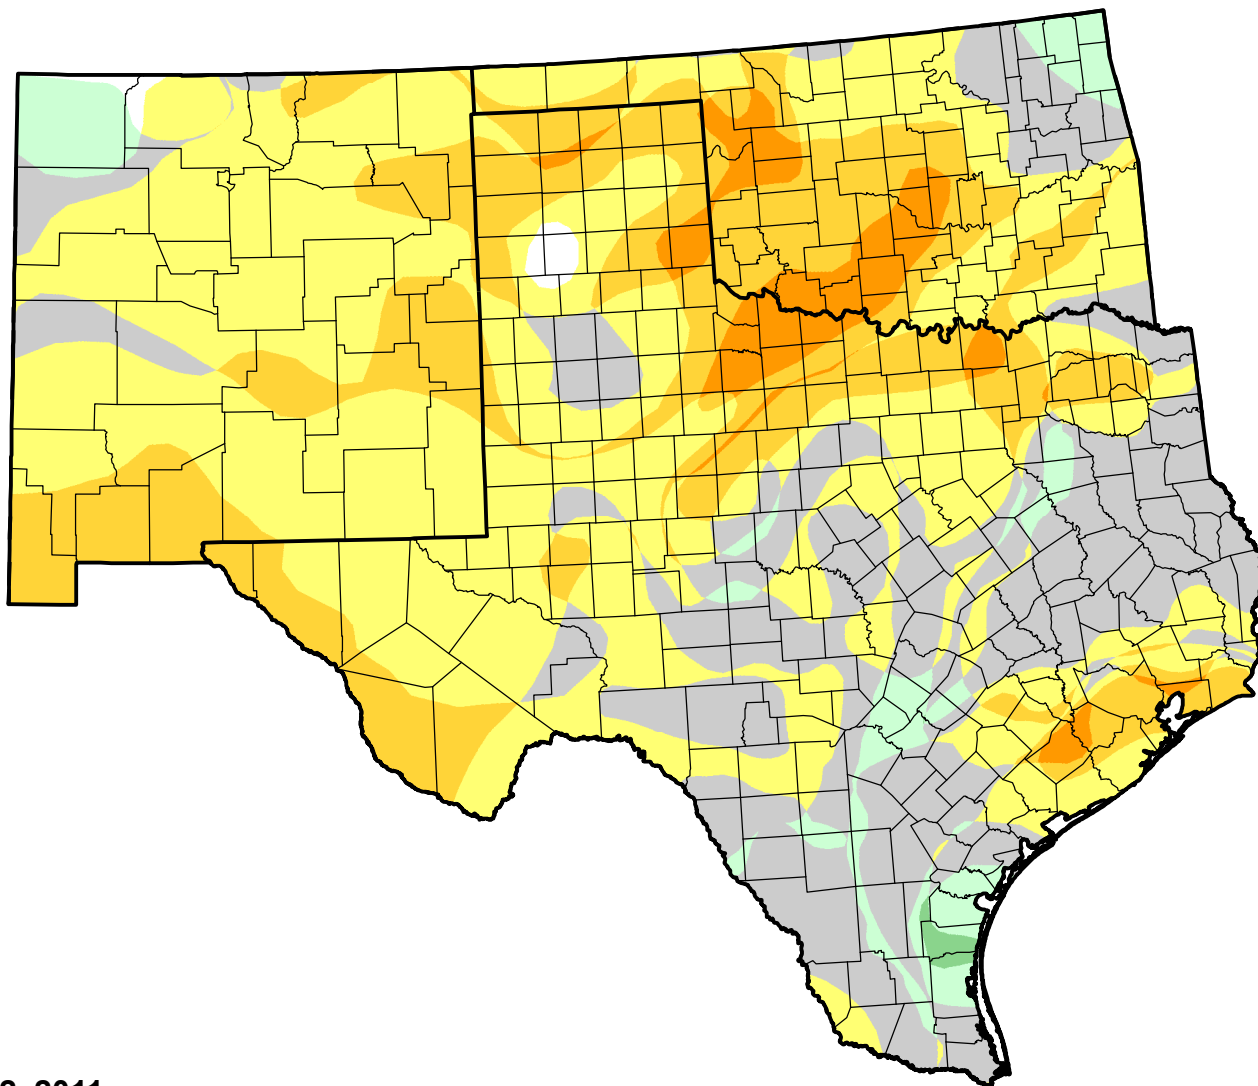

# U.S. Drought Monitor Class Change - Southern Plains RDEWS

Start of Calendar Year

March 22, 2011  
compared to  
January 6, 2011

[droughtmonitor.unl.edu](http://droughtmonitor.unl.edu)

-  5 Class Degradation
-  4 Class Degradation
-  3 Class Degradation
-  2 Class Degradation
-  1 Class Degradation
-  No Change
-  1 Class Improvement
-  2 Class Improvement
-  3 Class Improvement
-  4 Class Improvement
-  5 Class Improvement