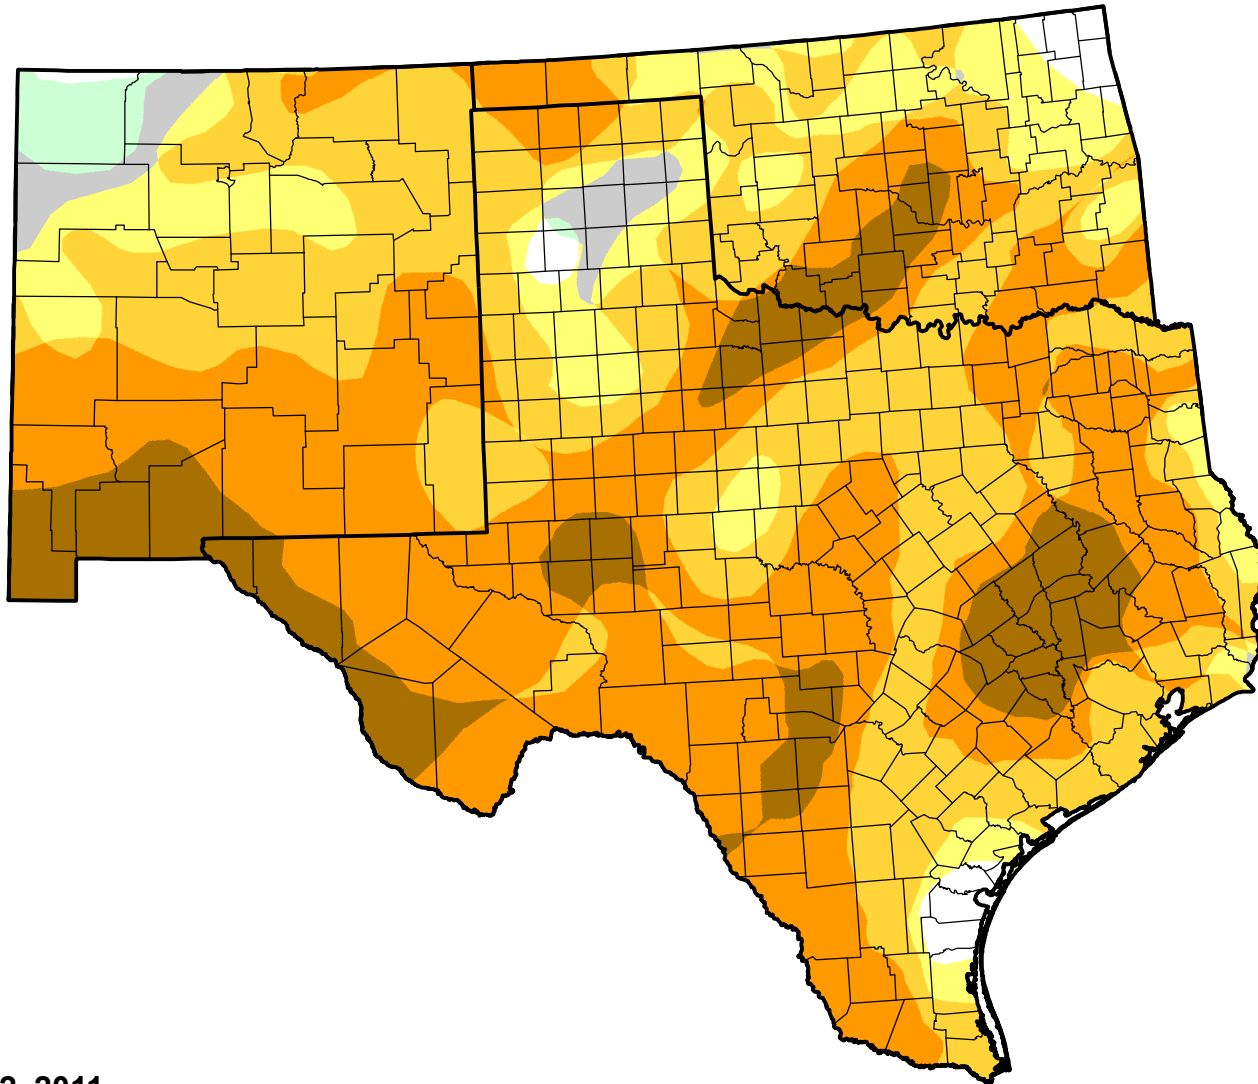

U.S. Drought Monitor Class Change - Southern Plains RDEWS

Start of Water Year

March 22, 2011
compared to
September 30, 2010

droughtmonitor.unl.edu

-  5 Class Degradation
-  4 Class Degradation
-  3 Class Degradation
-  2 Class Degradation
-  1 Class Degradation
-  No Change
-  1 Class Improvement
-  2 Class Improvement
-  3 Class Improvement
-  4 Class Improvement
-  5 Class Improvement