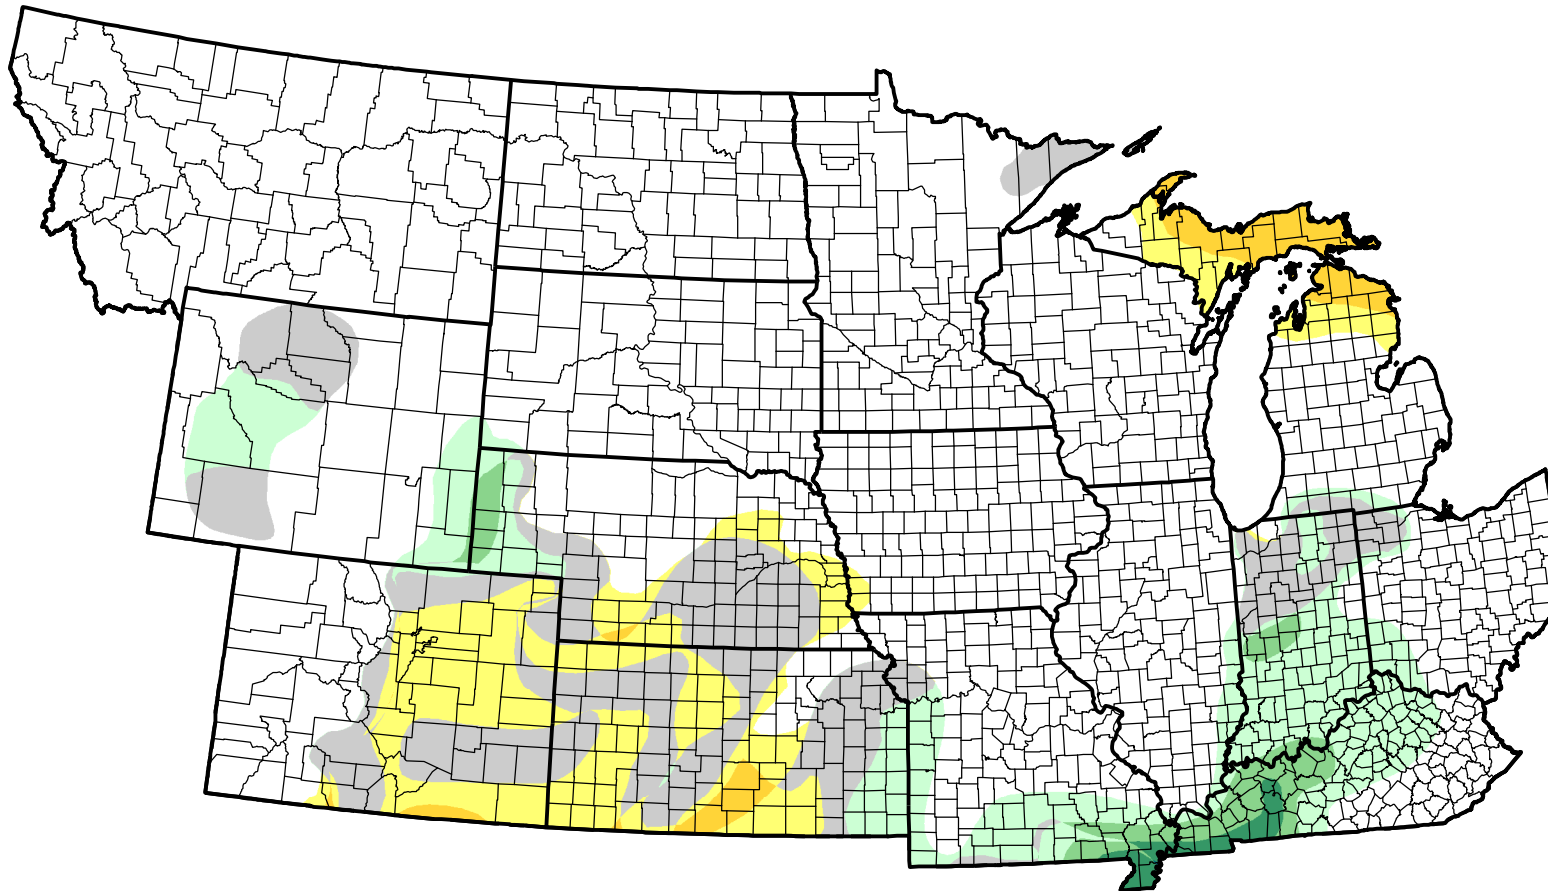

U.S. Drought Monitor Class Change - NWS Central Start of Calendar Year

**March 29, 2011
compared to
January 6, 2011**

droughtmonitor.unl.edu

-  5 Class Degradation
-  4 Class Degradation
-  3 Class Degradation
-  2 Class Degradation
-  1 Class Degradation
-  No Change
-  1 Class Improvement
-  2 Class Improvement
-  3 Class Improvement
-  4 Class Improvement
-  5 Class Improvement