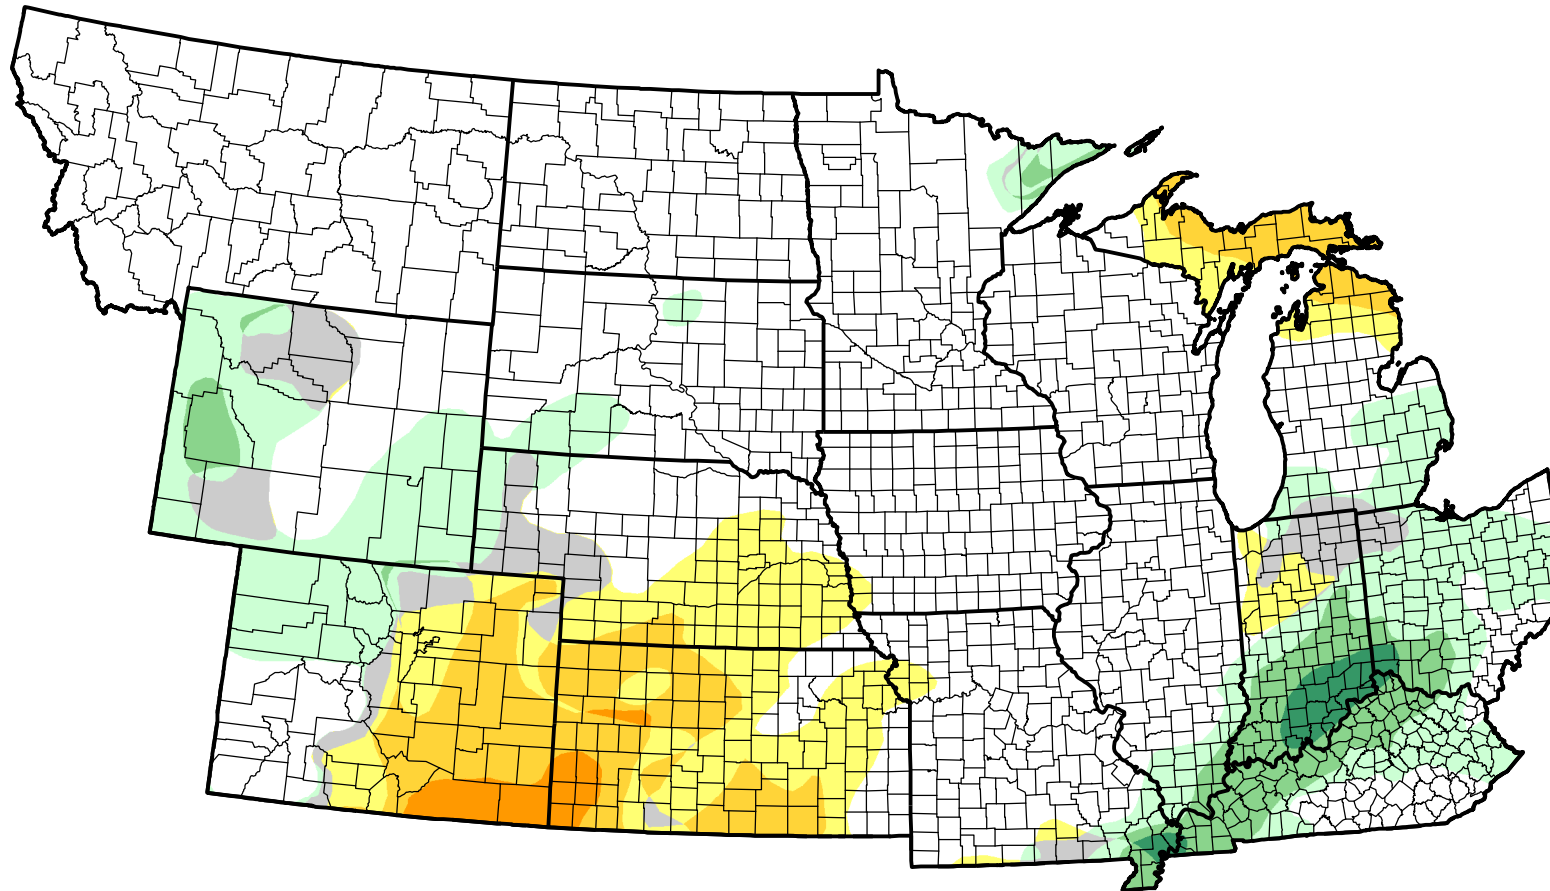

U.S. Drought Monitor Class Change - NWS Central Start of Water Year

March 29, 2011
compared to
September 30, 2010

droughtmonitor.unl.edu

-  5 Class Degradation
-  4 Class Degradation
-  3 Class Degradation
-  2 Class Degradation
-  1 Class Degradation
-  No Change
-  1 Class Improvement
-  2 Class Improvement
-  3 Class Improvement
-  4 Class Improvement
-  5 Class Improvement