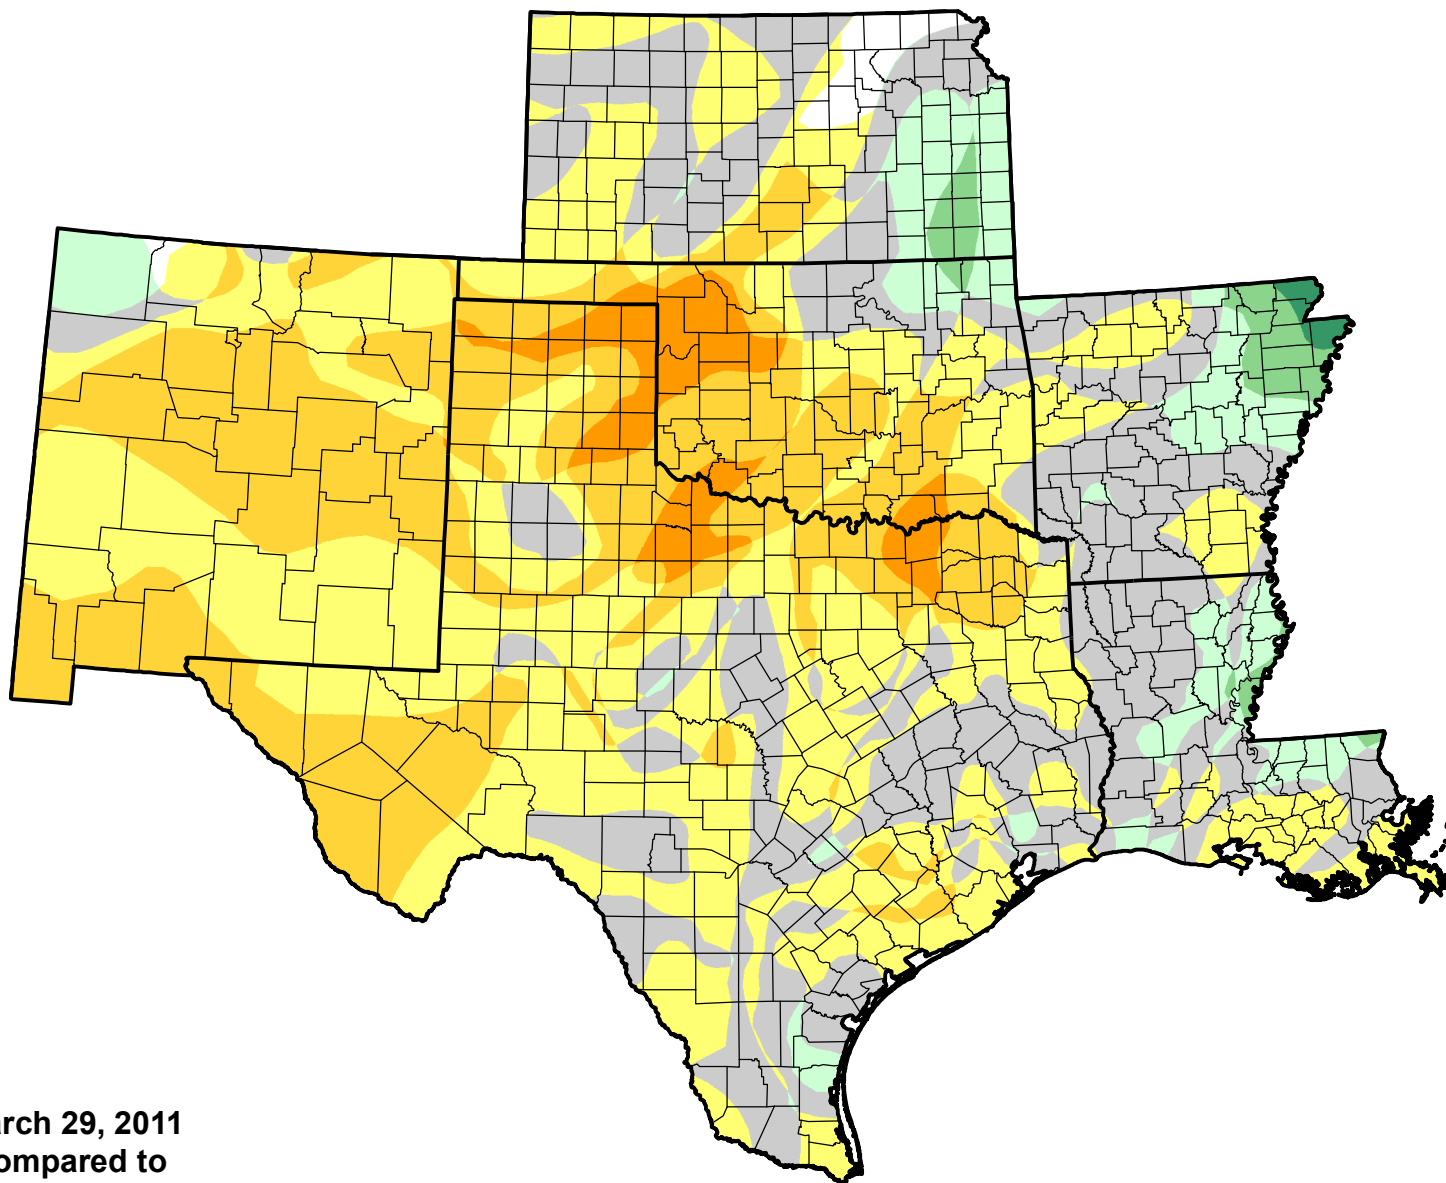

U.S. Drought Monitor Class Change - SCIPP 13 Week

March 29, 2011
compared to
December 30, 2010

droughtmonitor.unl.edu

- 5 Class Degradation
- 4 Class Degradation
- 3 Class Degradation
- 2 Class Degradation
- 1 Class Degradation
- No Change
- 1 Class Improvement
- 2 Class Improvement
- 3 Class Improvement
- 4 Class Improvement
- 5 Class Improvement