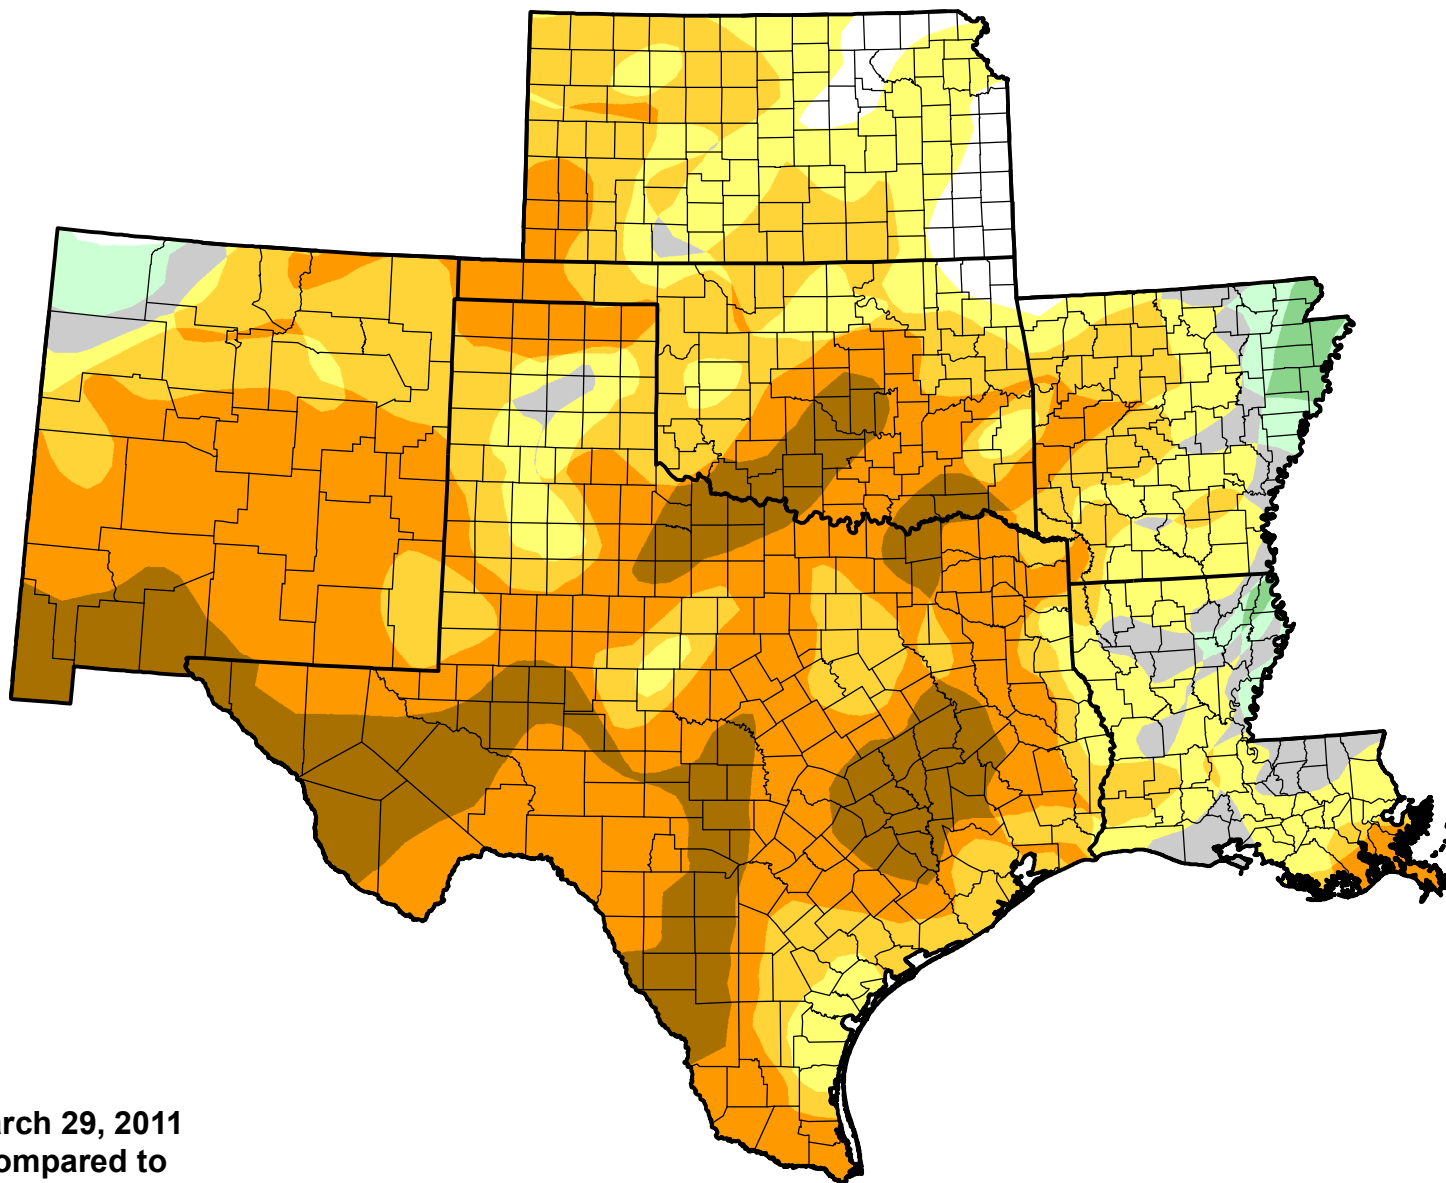

U.S. Drought Monitor Class Change - SCIPP

26 Week

March 29, 2011
compared to
September 30, 2010

droughtmonitor.unl.edu

- 5 Class Degradation
- 4 Class Degradation
- 3 Class Degradation
- 2 Class Degradation
- 1 Class Degradation
- No Change
- 1 Class Improvement
- 2 Class Improvement
- 3 Class Improvement
- 4 Class Improvement
- 5 Class Improvement