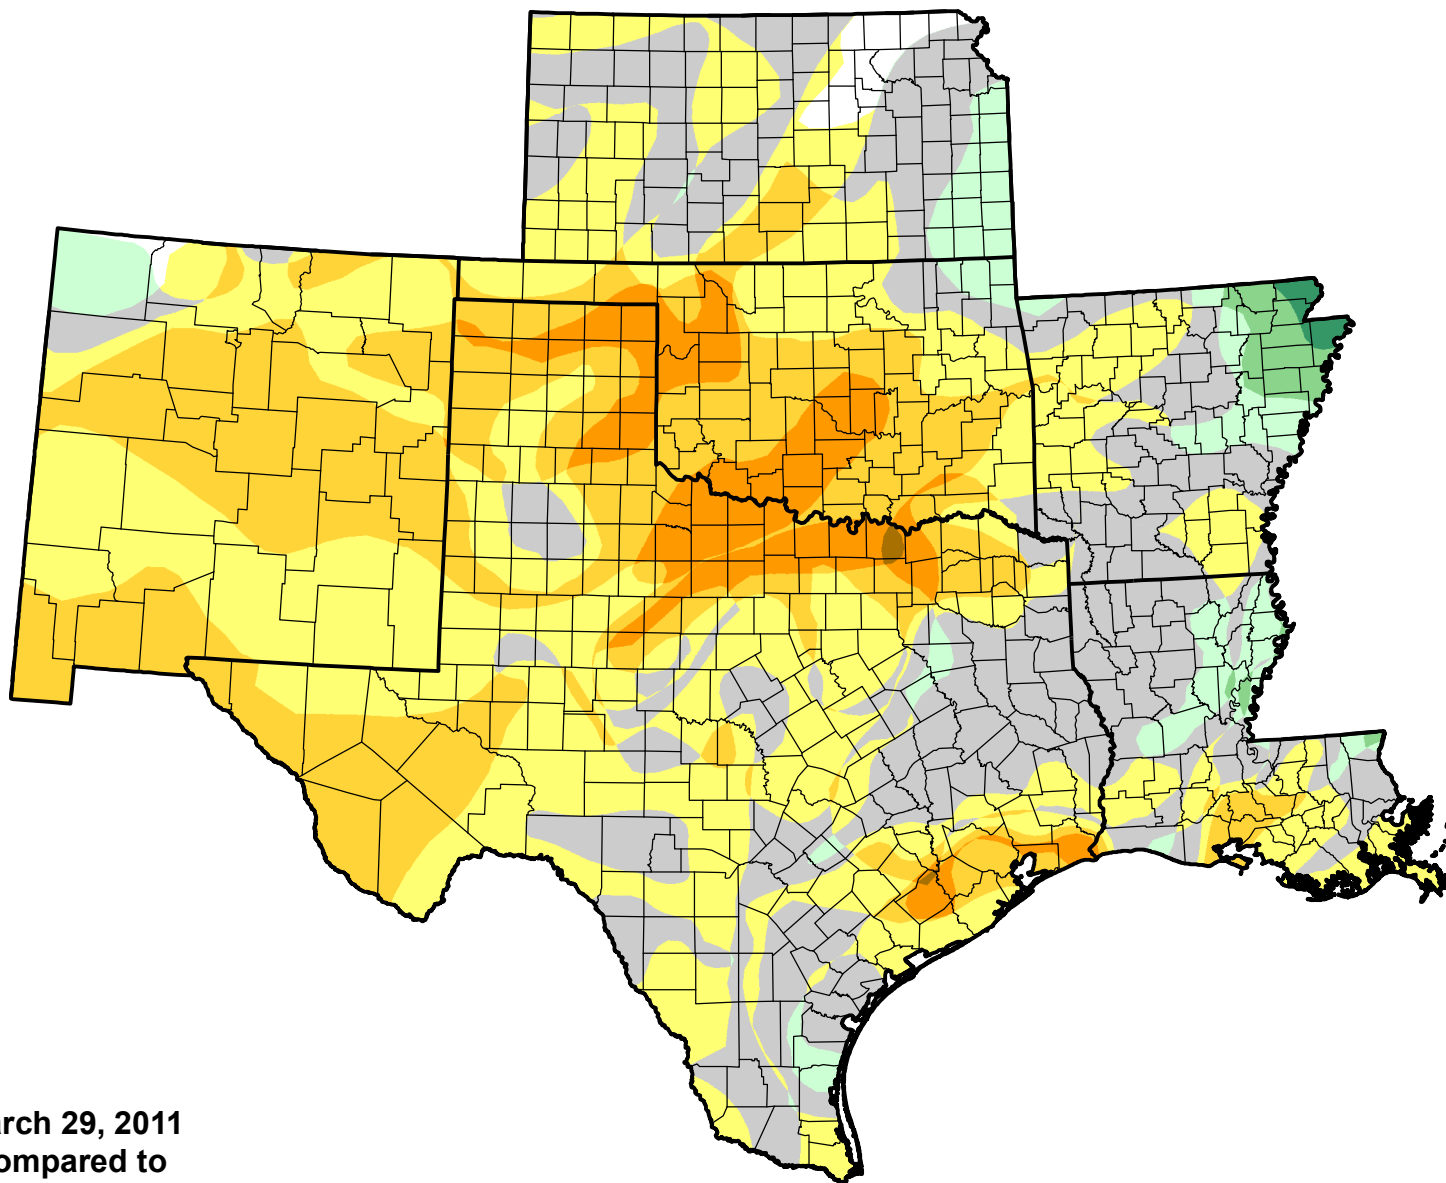

U.S. Drought Monitor Class Change - SCIPP

Start of Calendar Year

-  5 Class Degradation
-  4 Class Degradation
-  3 Class Degradation
-  2 Class Degradation
-  1 Class Degradation
-  No Change
-  1 Class Improvement
-  2 Class Improvement
-  3 Class Improvement
-  4 Class Improvement
-  5 Class Improvement

March 29, 2011
compared to
January 6, 2011

droughtmonitor.unl.edu