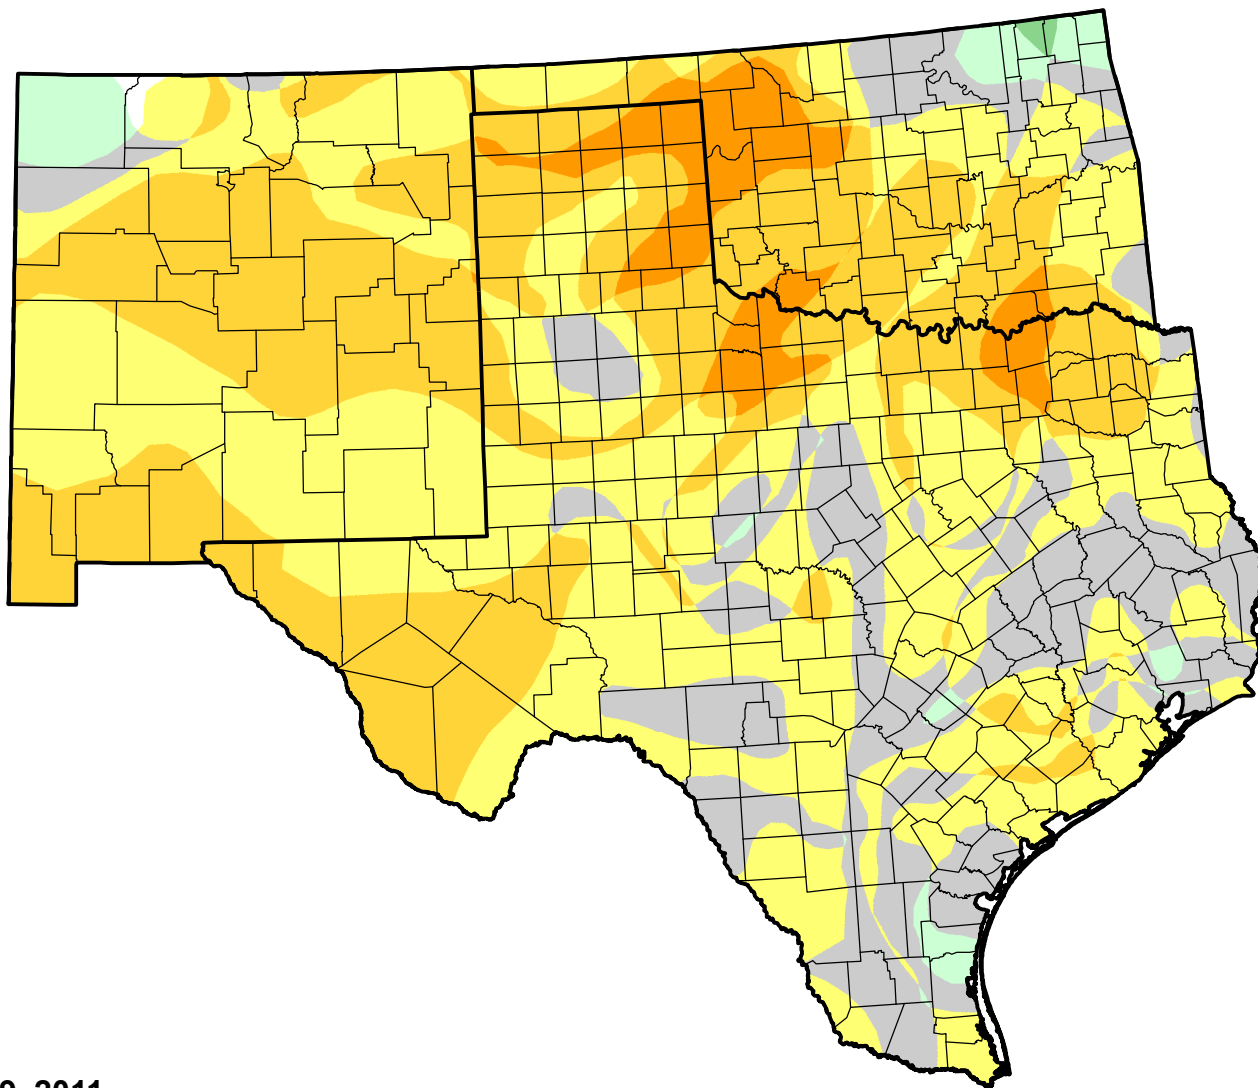

# U.S. Drought Monitor Class Change - Southern Plains RDEWS

13 Week

March 29, 2011  
compared to  
December 30, 2010

[droughtmonitor.unl.edu](http://droughtmonitor.unl.edu)

-  5 Class Degradation
-  4 Class Degradation
-  3 Class Degradation
-  2 Class Degradation
-  1 Class Degradation
-  No Change
-  1 Class Improvement
-  2 Class Improvement
-  3 Class Improvement
-  4 Class Improvement
-  5 Class Improvement