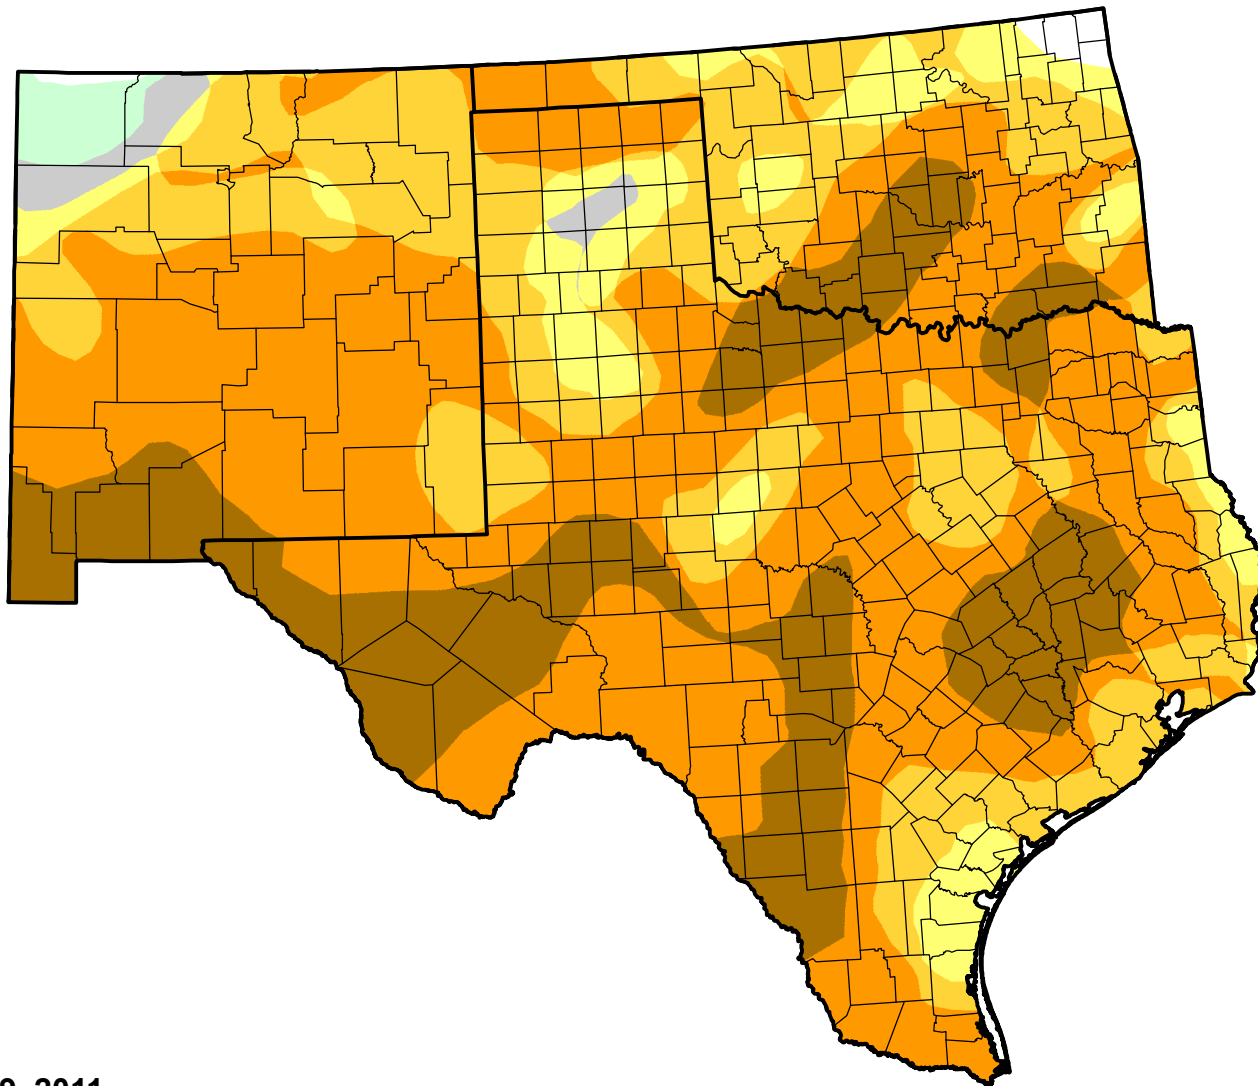

U.S. Drought Monitor Class Change - Southern Plains RDEWS

26 Week

March 29, 2011
compared to
September 30, 2010

droughtmonitor.unl.edu

-  5 Class Degradation
-  4 Class Degradation
-  3 Class Degradation
-  2 Class Degradation
-  1 Class Degradation
-  No Change
-  1 Class Improvement
-  2 Class Improvement
-  3 Class Improvement
-  4 Class Improvement
-  5 Class Improvement