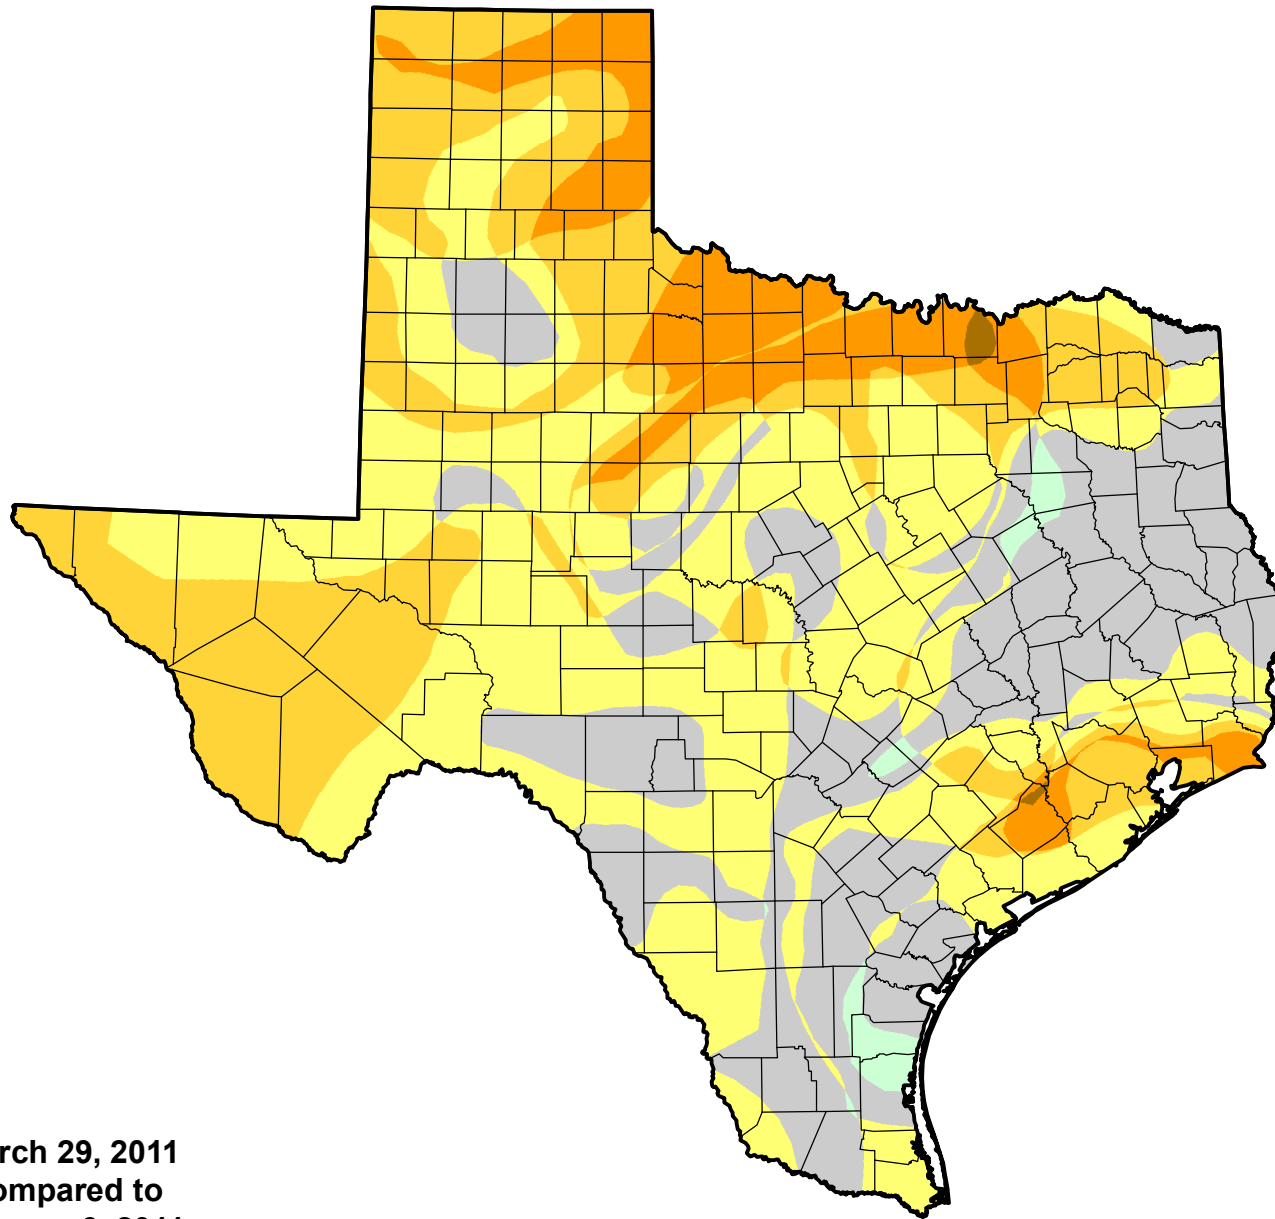

U.S. Drought Monitor Class Change - Texas

Start of Calendar Year

March 29, 2011
compared to
January 6, 2011

droughtmonitor.unl.edu

-  5 Class Degradation
-  4 Class Degradation
-  3 Class Degradation
-  2 Class Degradation
-  1 Class Degradation
-  No Change
-  1 Class Improvement
-  2 Class Improvement
-  3 Class Improvement
-  4 Class Improvement
-  5 Class Improvement