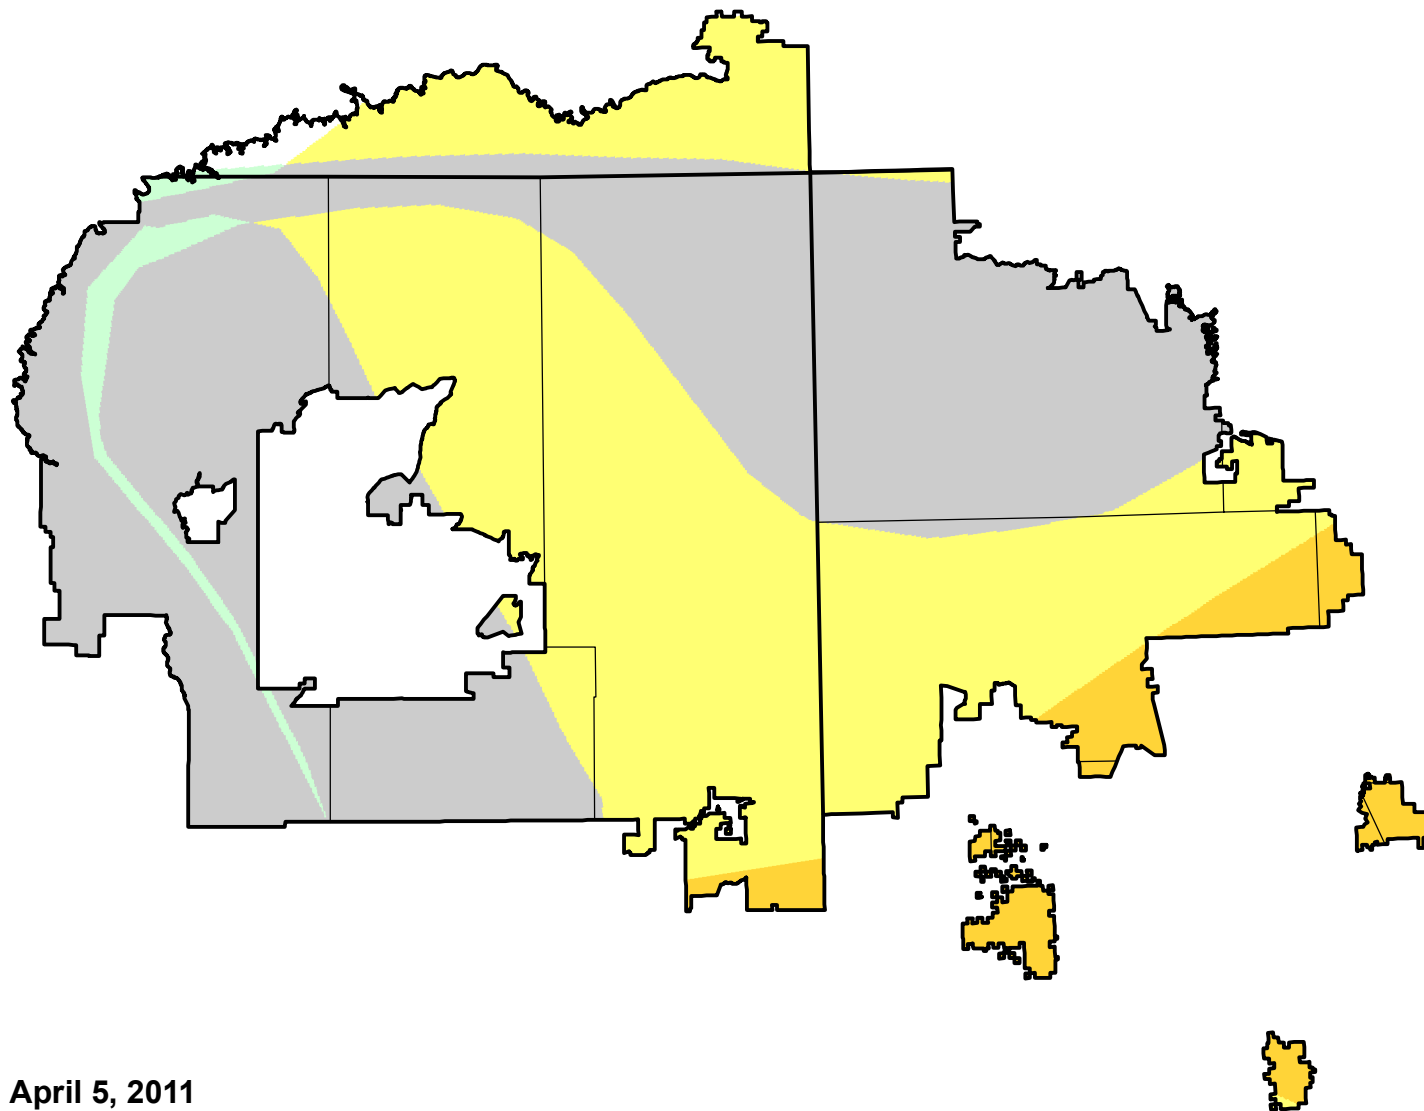

# U.S. Drought Monitor Class Change - Navajo

Start of Calendar Year

April 5, 2011  
compared to  
January 6, 2011

[droughtmonitor.unl.edu](http://droughtmonitor.unl.edu)

- 5 Class Degradation
- 4 Class Degradation
- 3 Class Degradation
- 2 Class Degradation
- 1 Class Degradation
- No Change
- 1 Class Improvement
- 2 Class Improvement
- 3 Class Improvement
- 4 Class Improvement
- 5 Class Improvement