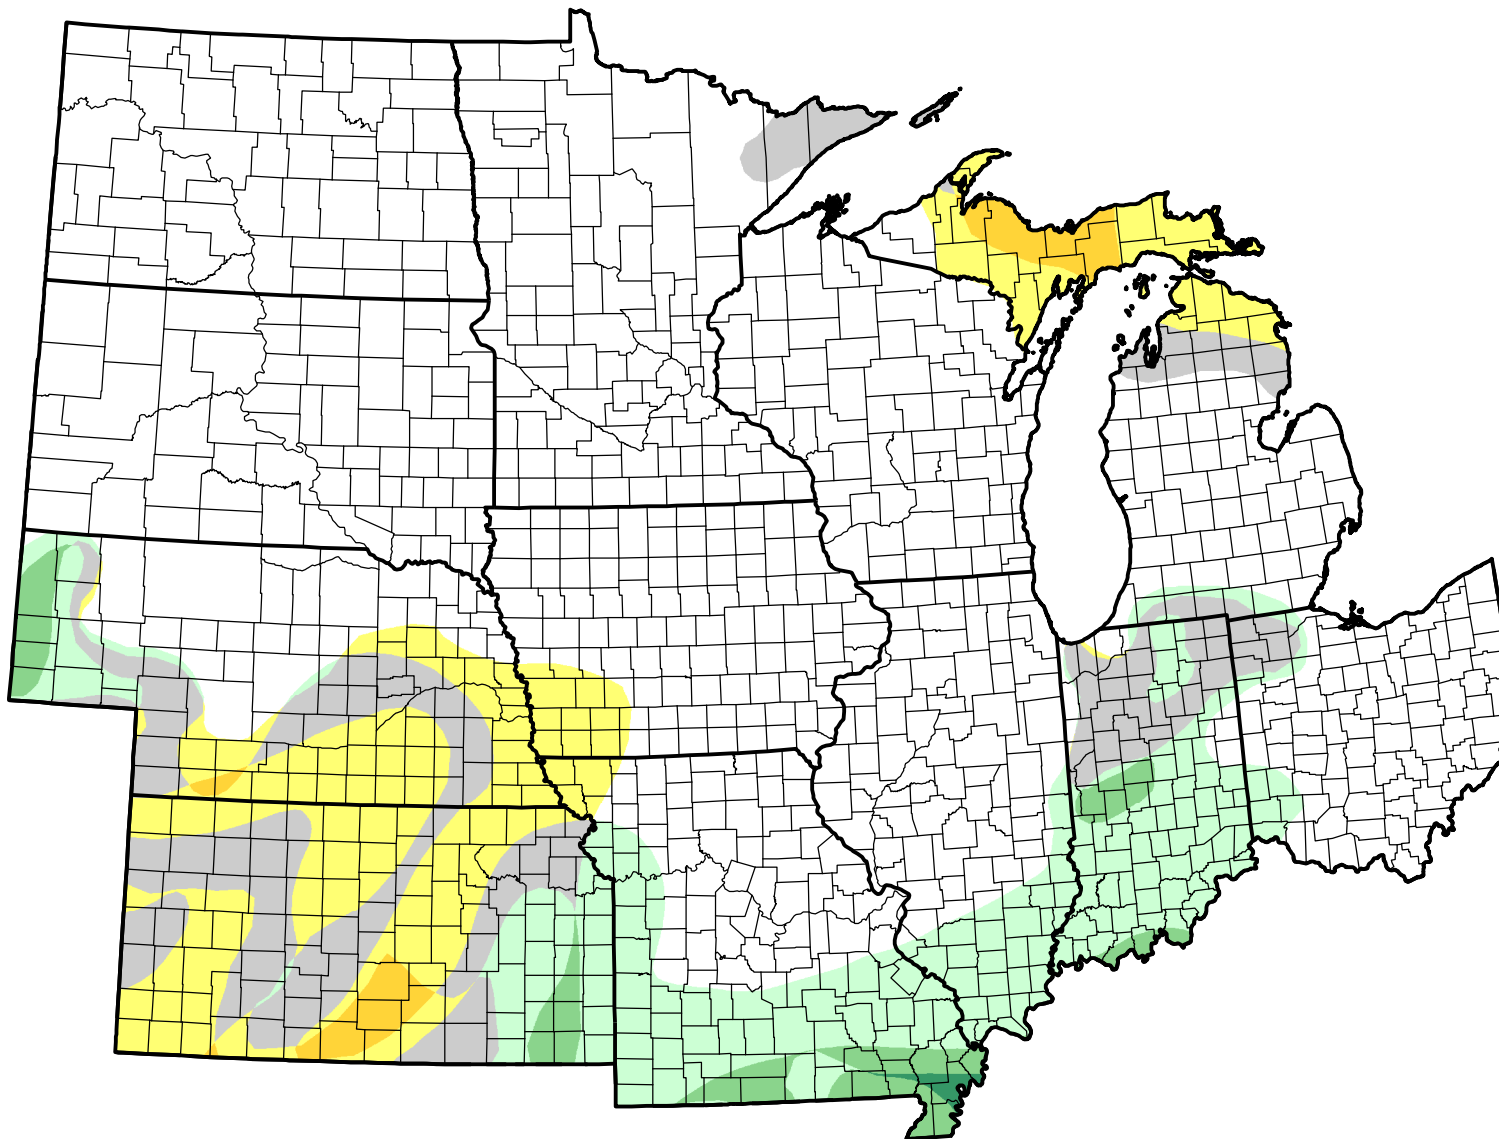

# U.S. Drought Monitor Class Change - U2U North Central States 8 Week

April 5, 2011  
compared to  
February 10, 2011

[droughtmonitor.unl.edu](http://droughtmonitor.unl.edu)

-  5 Class Degradation
-  4 Class Degradation
-  3 Class Degradation
-  2 Class Degradation
-  1 Class Degradation
-  No Change
-  1 Class Improvement
-  2 Class Improvement
-  3 Class Improvement
-  4 Class Improvement
-  5 Class Improvement