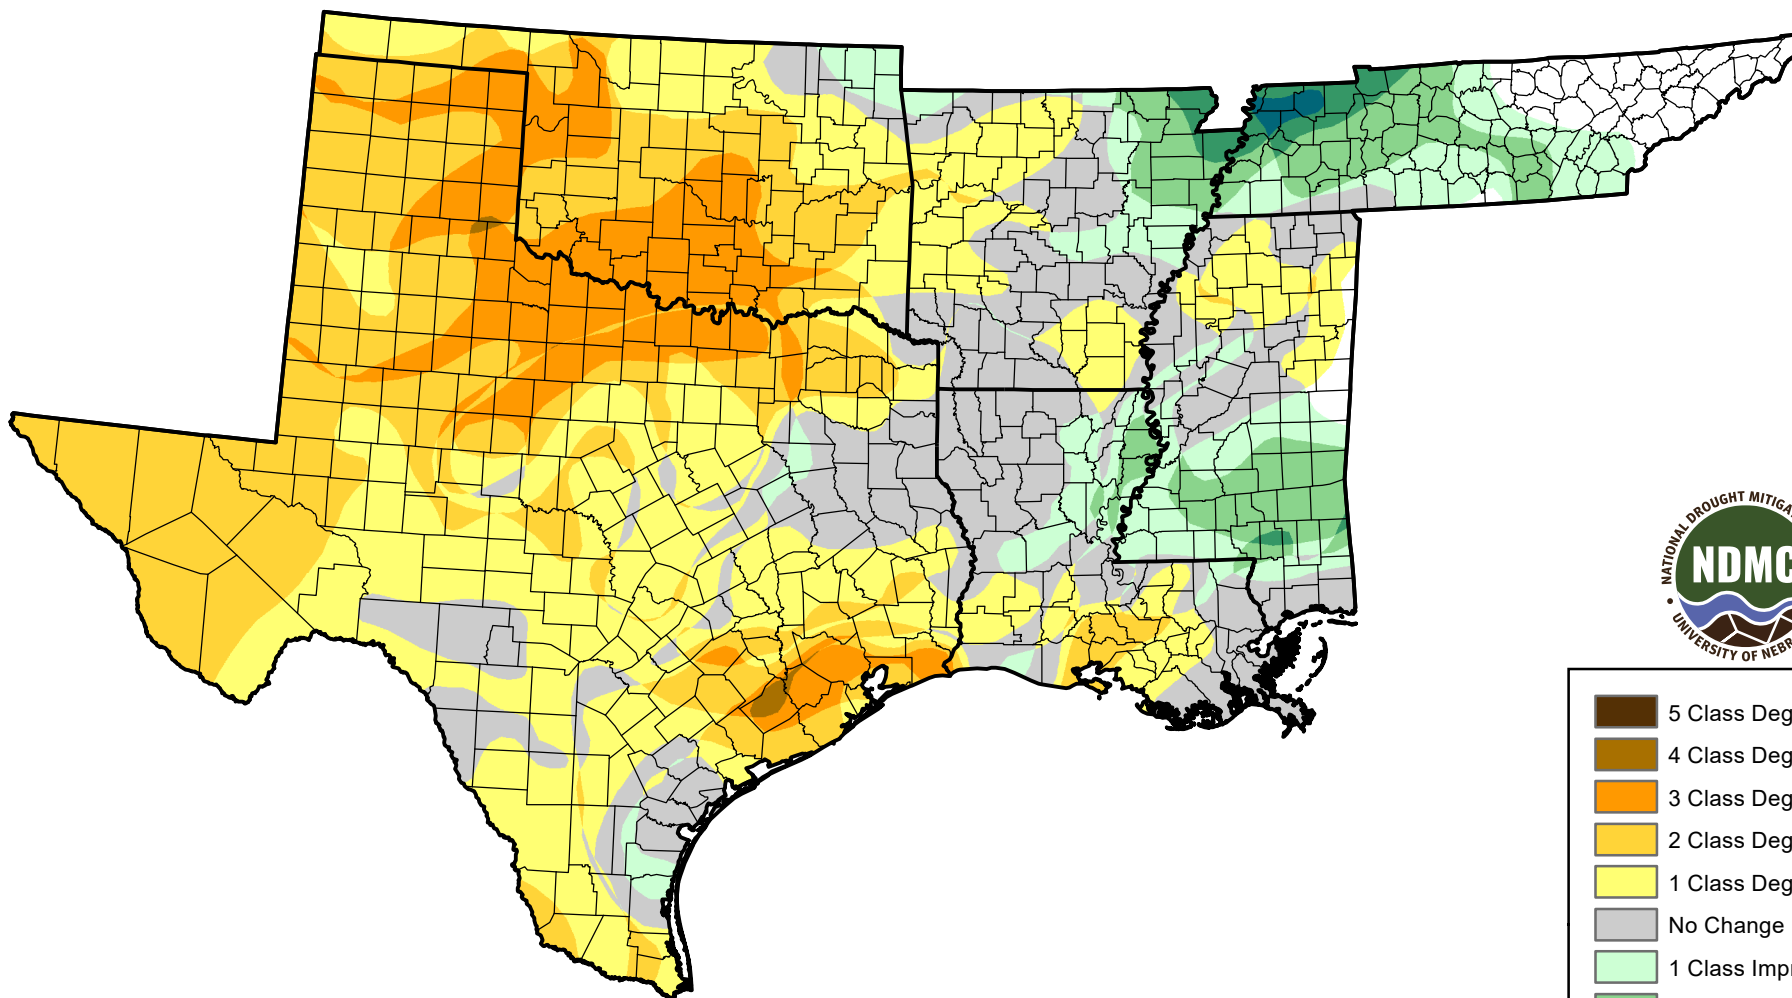

U.S. Drought Monitor Class Change - South

Start of Calendar Year

April 5, 2011
compared to
January 6, 2011

droughtmonitor.unl.edu

-  5 Class Degradation
-  4 Class Degradation
-  3 Class Degradation
-  2 Class Degradation
-  1 Class Degradation
-  No Change
-  1 Class Improvement
-  2 Class Improvement
-  3 Class Improvement
-  4 Class Improvement
-  5 Class Improvement