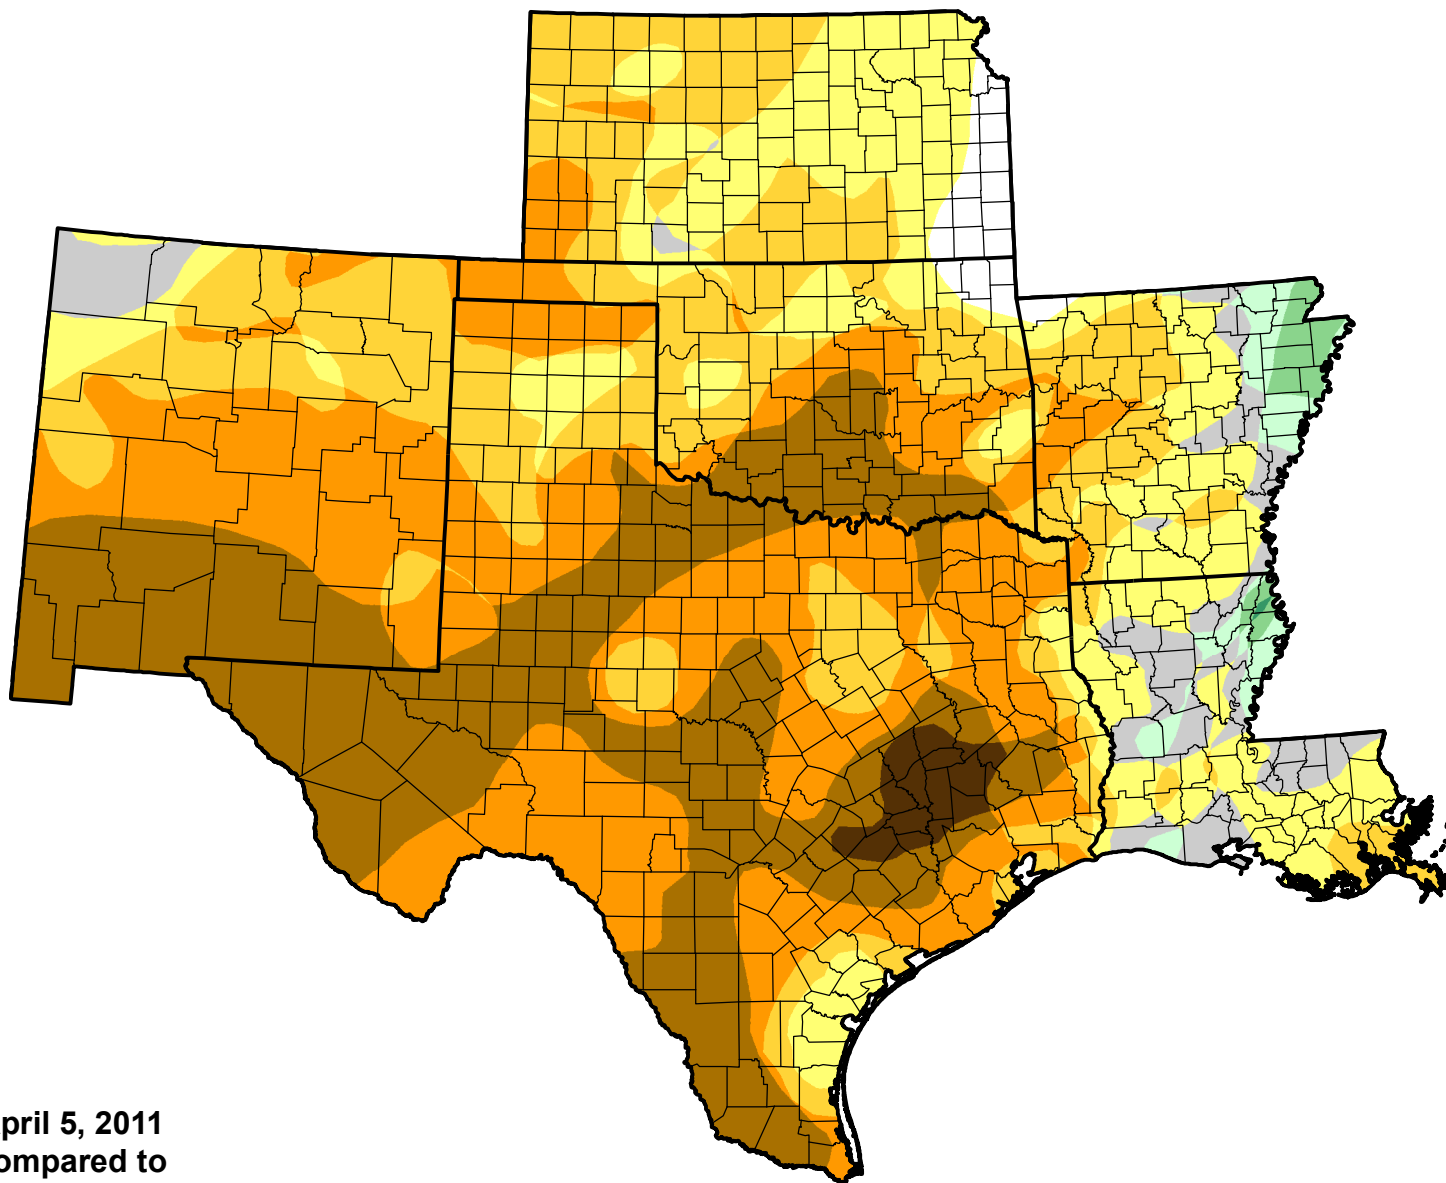

U.S. Drought Monitor Class Change - SCIPP

26 Week

April 5, 2011
compared to
October 7, 2010

droughtmonitor.unl.edu

- 5 Class Degradation
- 4 Class Degradation
- 3 Class Degradation
- 2 Class Degradation
- 1 Class Degradation
- No Change
- 1 Class Improvement
- 2 Class Improvement
- 3 Class Improvement
- 4 Class Improvement
- 5 Class Improvement