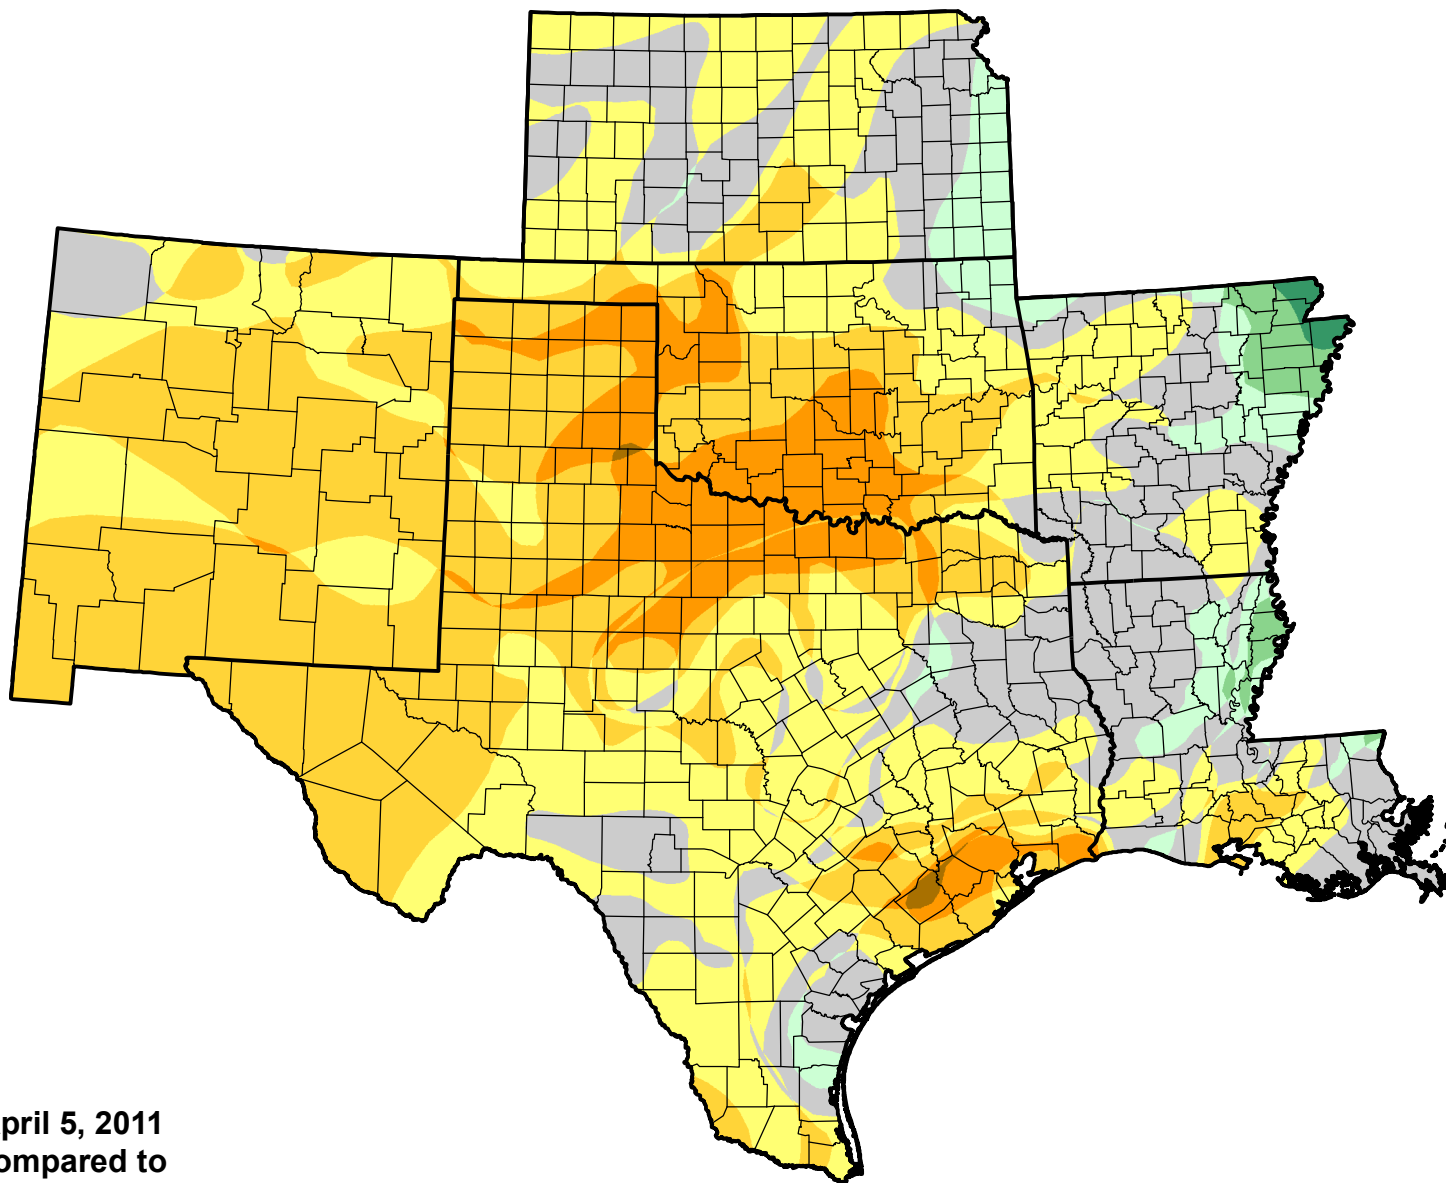

U.S. Drought Monitor Class Change - SCIPP

Start of Calendar Year

April 5, 2011
compared to
January 6, 2011

droughtmonitor.unl.edu

-  5 Class Degradation
-  4 Class Degradation
-  3 Class Degradation
-  2 Class Degradation
-  1 Class Degradation
-  No Change
-  1 Class Improvement
-  2 Class Improvement
-  3 Class Improvement
-  4 Class Improvement
-  5 Class Improvement