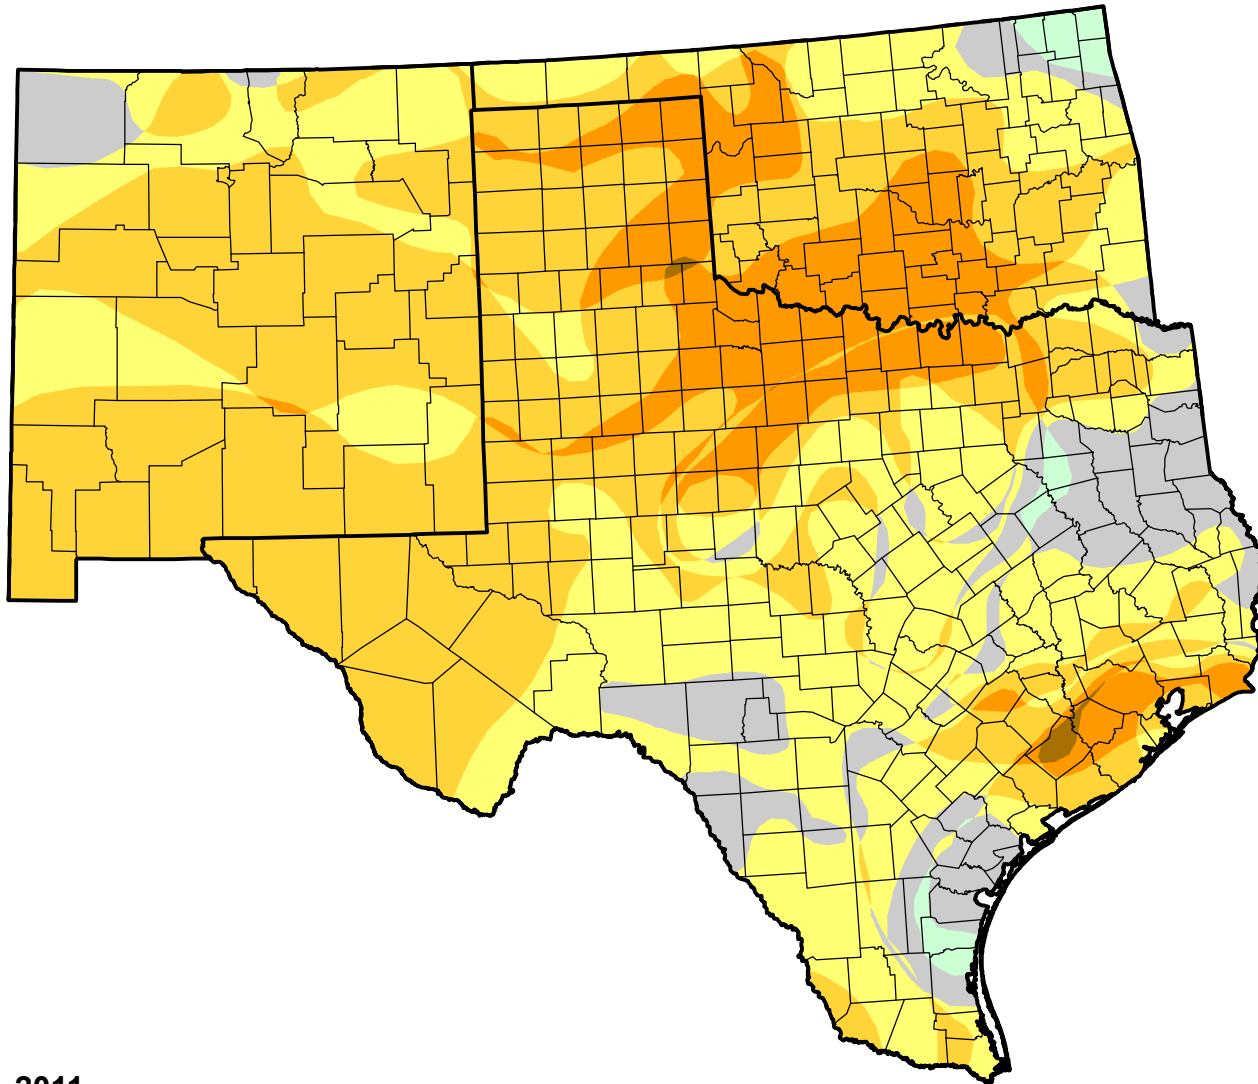

U.S. Drought Monitor Class Change - Southern Plains RDEWS

Start of Calendar Year

April 5, 2011
compared to
January 6, 2011

droughtmonitor.unl.edu

-  5 Class Degradation
-  4 Class Degradation
-  3 Class Degradation
-  2 Class Degradation
-  1 Class Degradation
-  No Change
-  1 Class Improvement
-  2 Class Improvement
-  3 Class Improvement
-  4 Class Improvement
-  5 Class Improvement