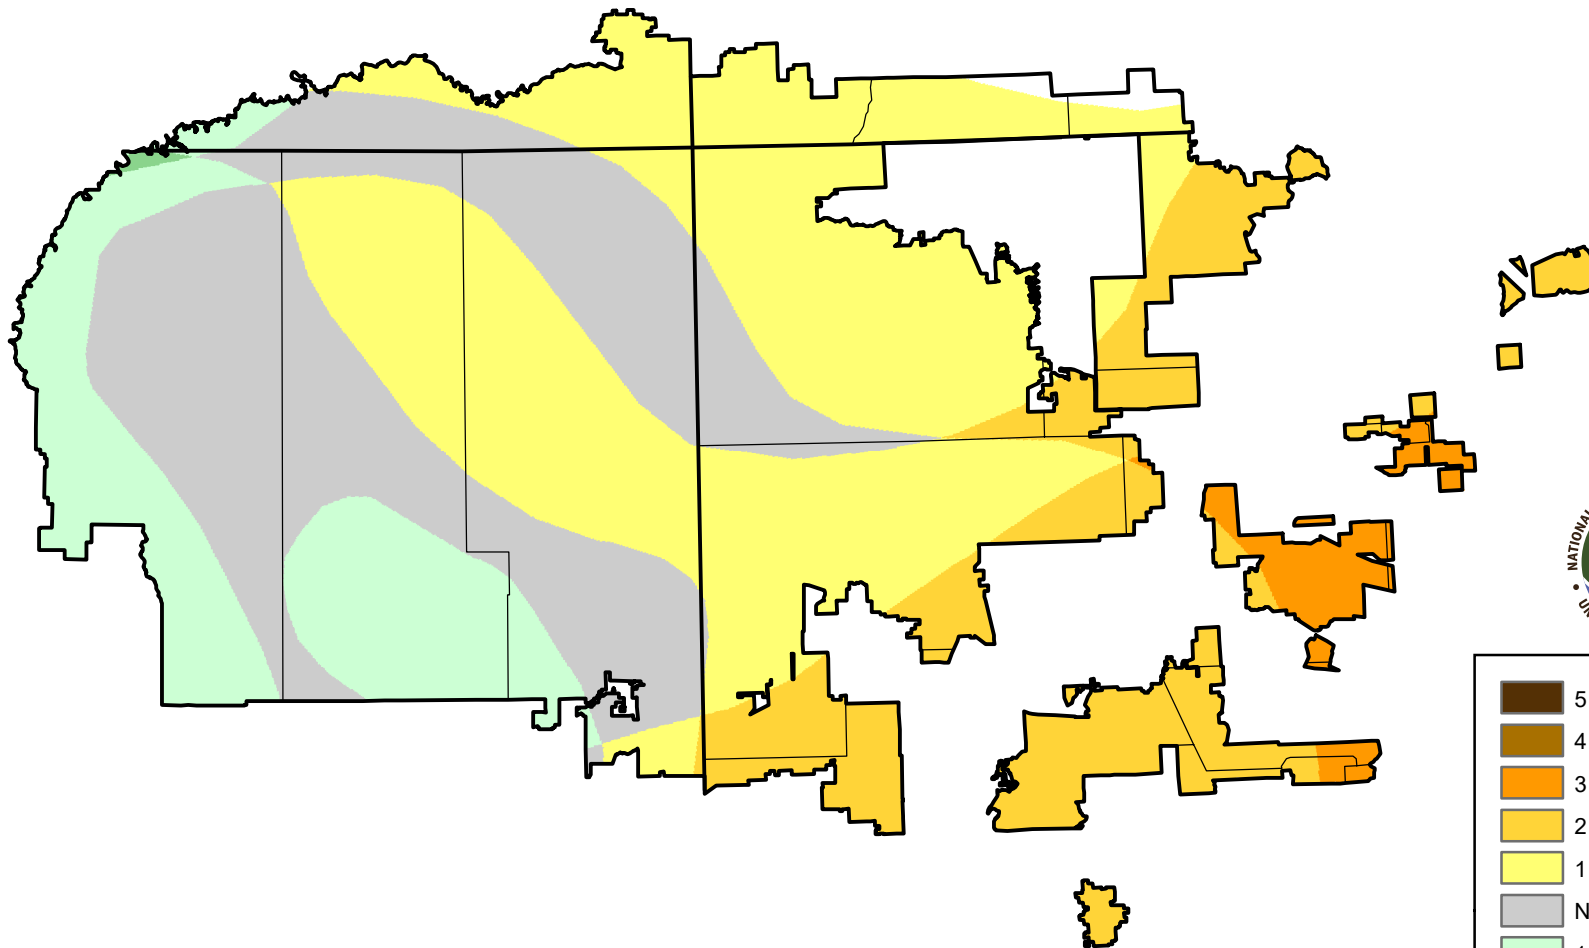

# U.S. Drought Monitor Class Change - 4 Corners

52 Week

April 12, 2011  
compared to  
April 15, 2010

[droughtmonitor.unl.edu](http://droughtmonitor.unl.edu)

- 5 Class Degradation
- 4 Class Degradation
- 3 Class Degradation
- 2 Class Degradation
- 1 Class Degradation
- No Change
- 1 Class Improvement
- 2 Class Improvement
- 3 Class Improvement
- 4 Class Improvement
- 5 Class Improvement