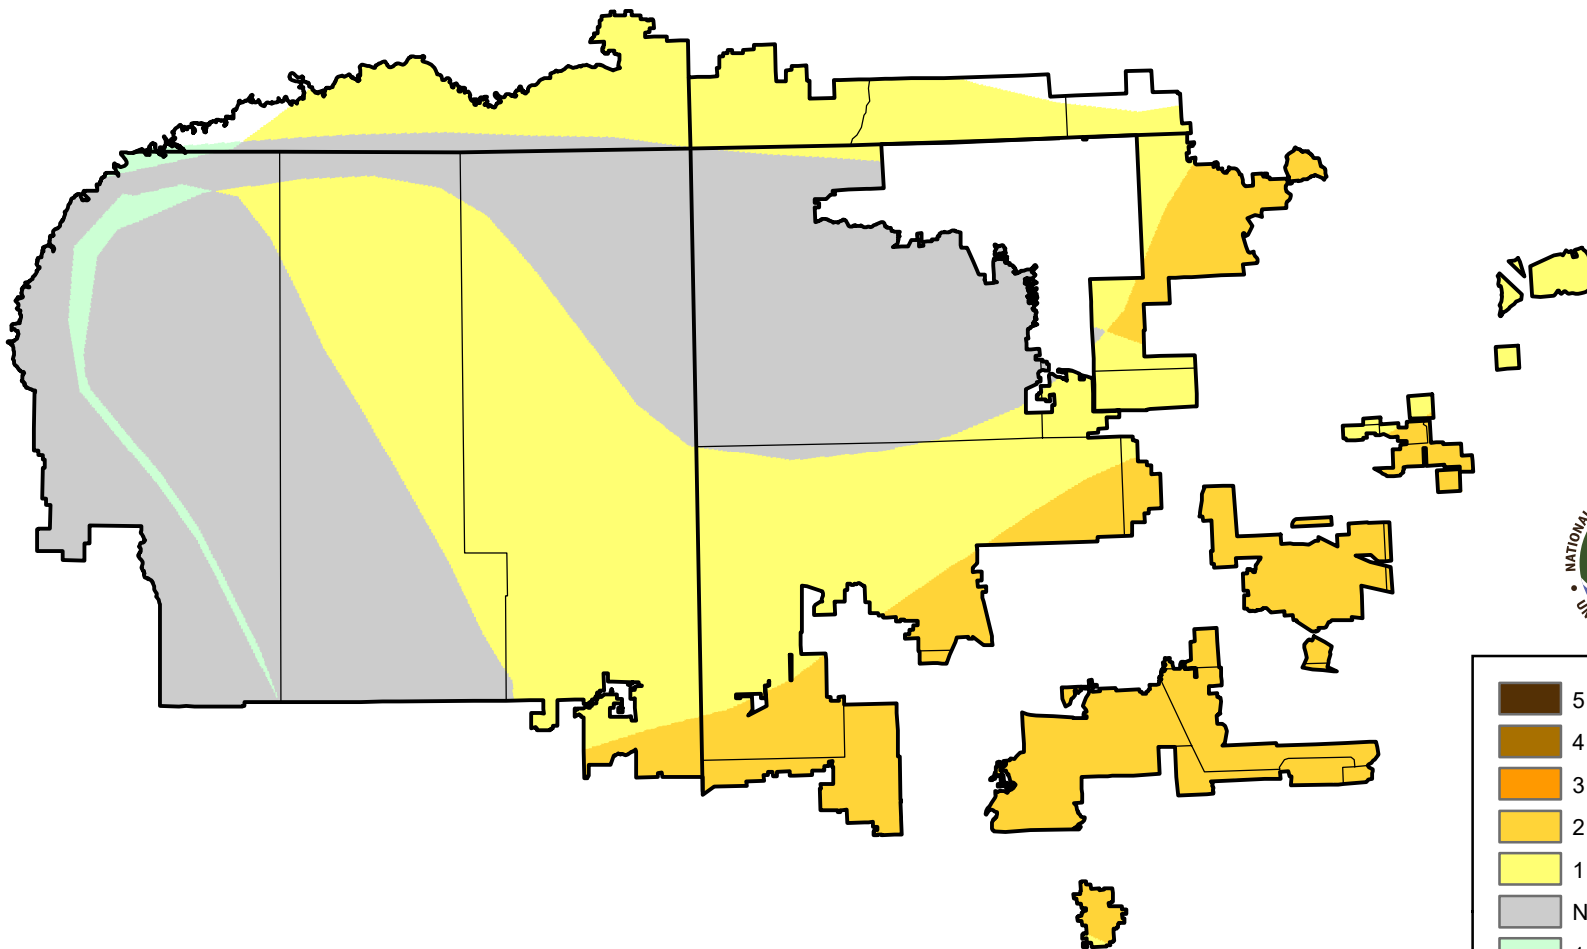

# U.S. Drought Monitor Class Change - 4 Corners

Start of Calendar Year

April 12, 2011  
compared to  
January 6, 2011

[droughtmonitor.unl.edu](http://droughtmonitor.unl.edu)

- 5 Class Degradation
- 4 Class Degradation
- 3 Class Degradation
- 2 Class Degradation
- 1 Class Degradation
- No Change
- 1 Class Improvement
- 2 Class Improvement
- 3 Class Improvement
- 4 Class Improvement
- 5 Class Improvement