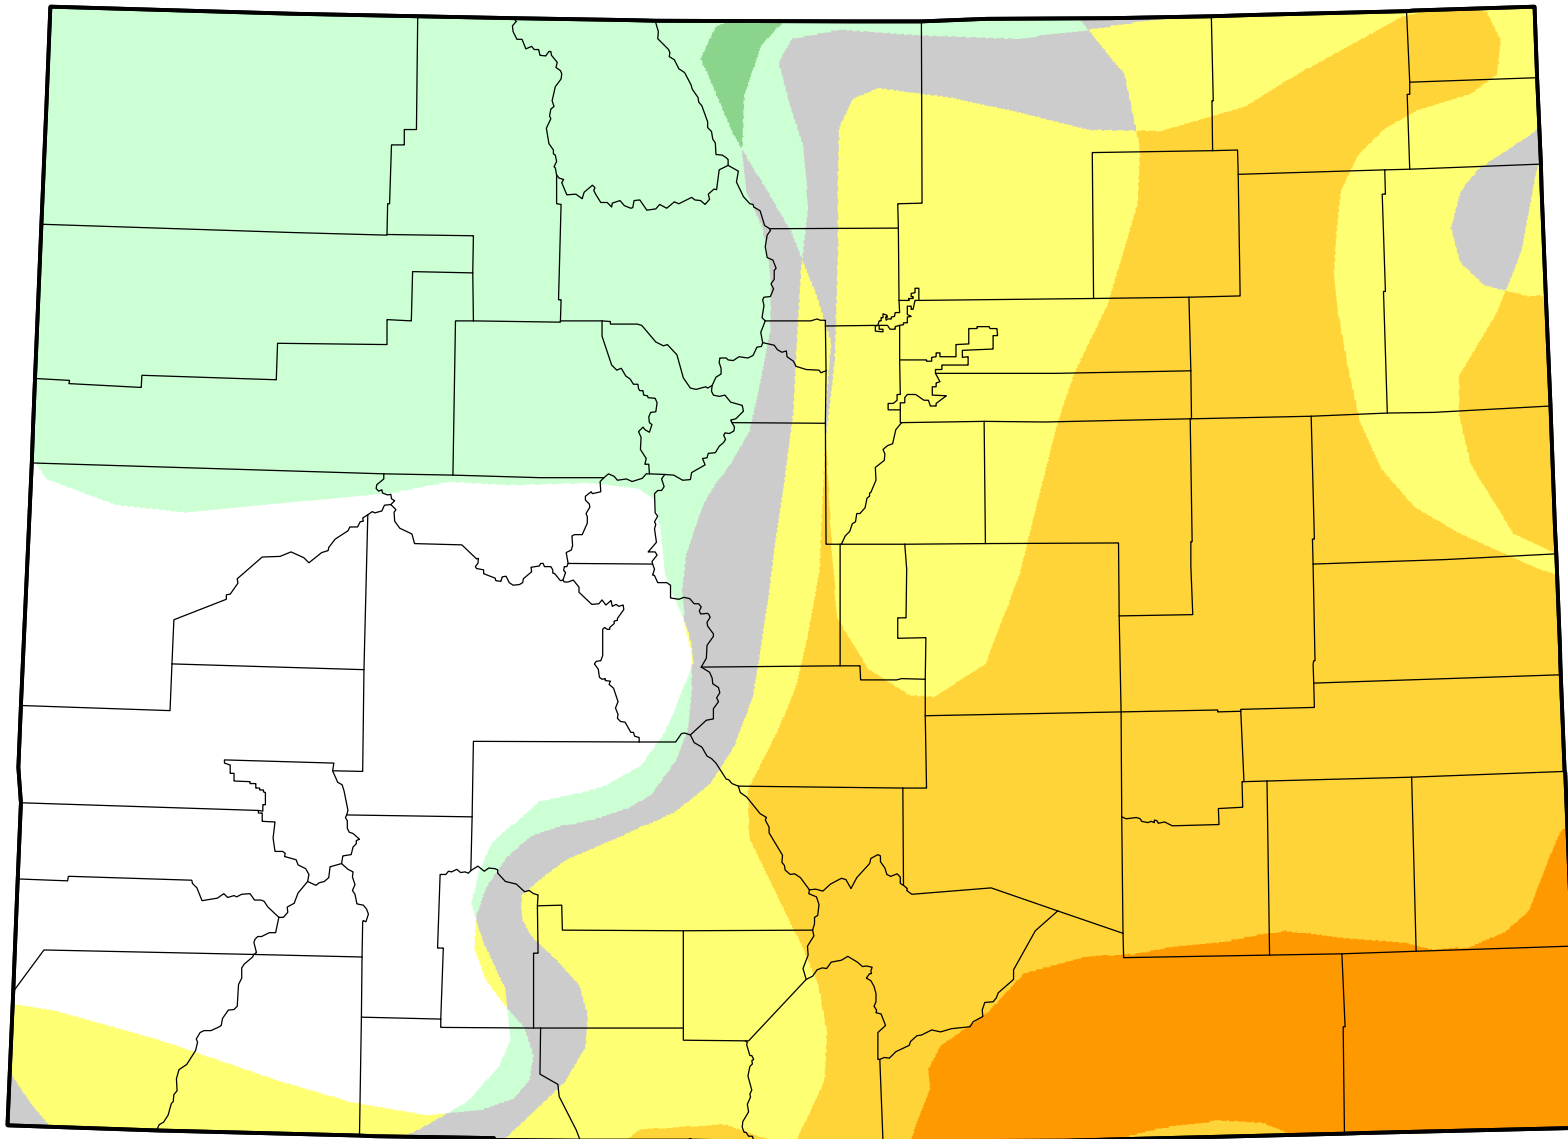

# U.S. Drought Monitor Class Change - Colorado

## Start of Water Year

**April 12, 2011  
compared to  
September 30, 2010**

[droughtmonitor.unl.edu](http://droughtmonitor.unl.edu)

- 5 Class Degradation
- 4 Class Degradation
- 3 Class Degradation
- 2 Class Degradation
- 1 Class Degradation
- No Change
- 1 Class Improvement
- 2 Class Improvement
- 3 Class Improvement
- 4 Class Improvement
- 5 Class Improvement