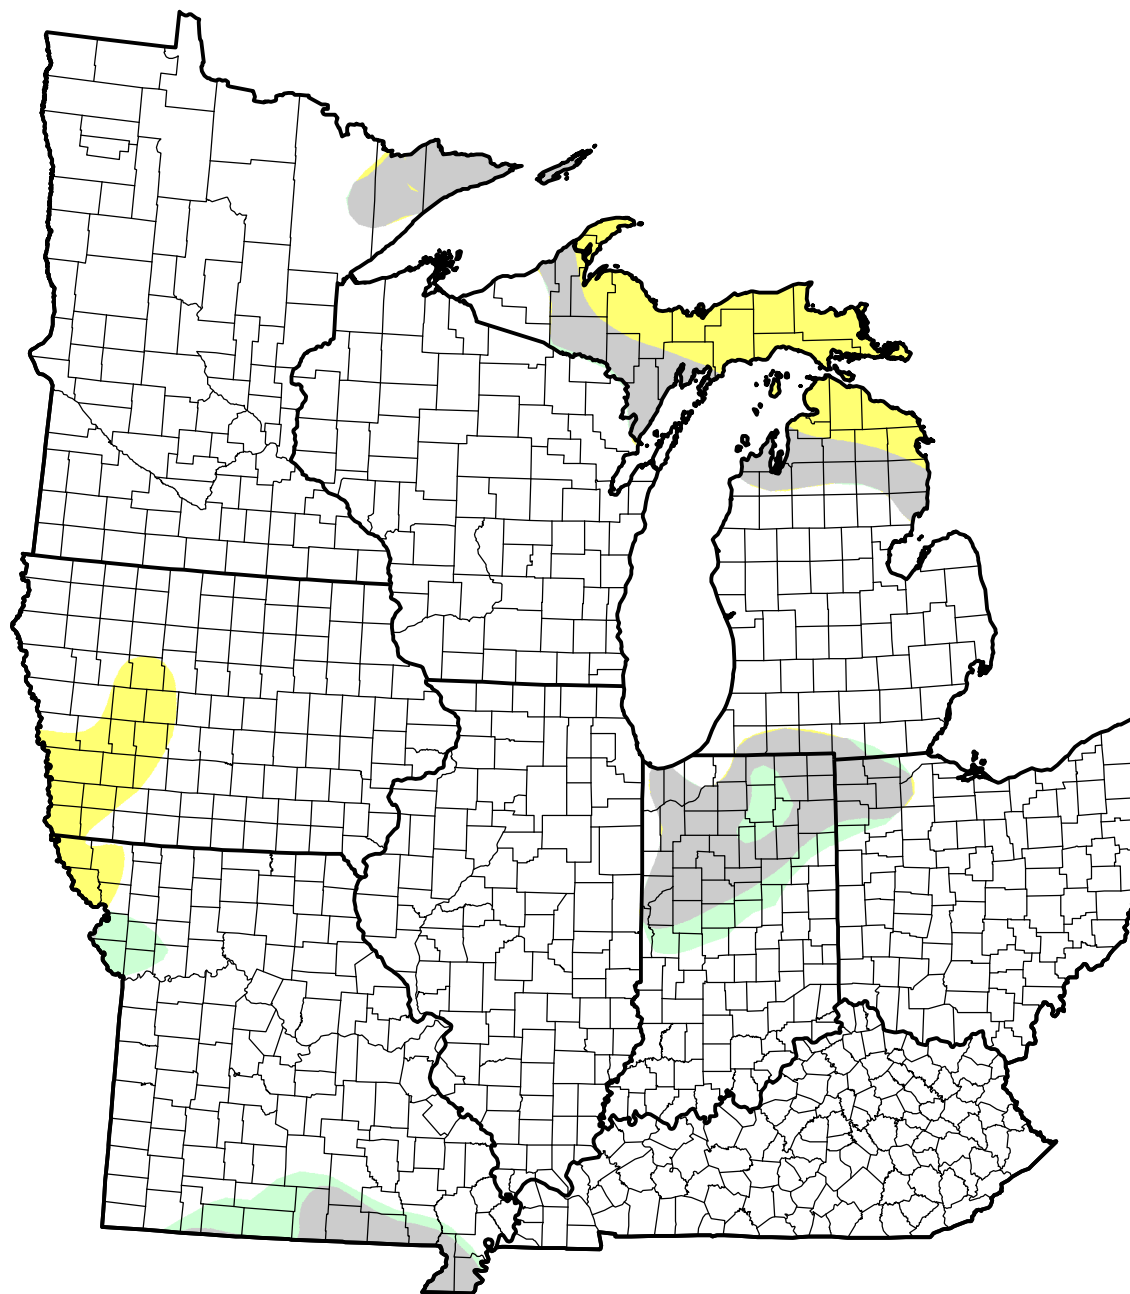

# U.S. Drought Monitor Class Change - Midwest

## 4 Week

April 12, 2011  
compared to  
March 17, 2011

[droughtmonitor.unl.edu](http://droughtmonitor.unl.edu)

-  5 Class Degradation
-  4 Class Degradation
-  3 Class Degradation
-  2 Class Degradation
-  1 Class Degradation
-  No Change
-  1 Class Improvement
-  2 Class Improvement
-  3 Class Improvement
-  4 Class Improvement
-  5 Class Improvement