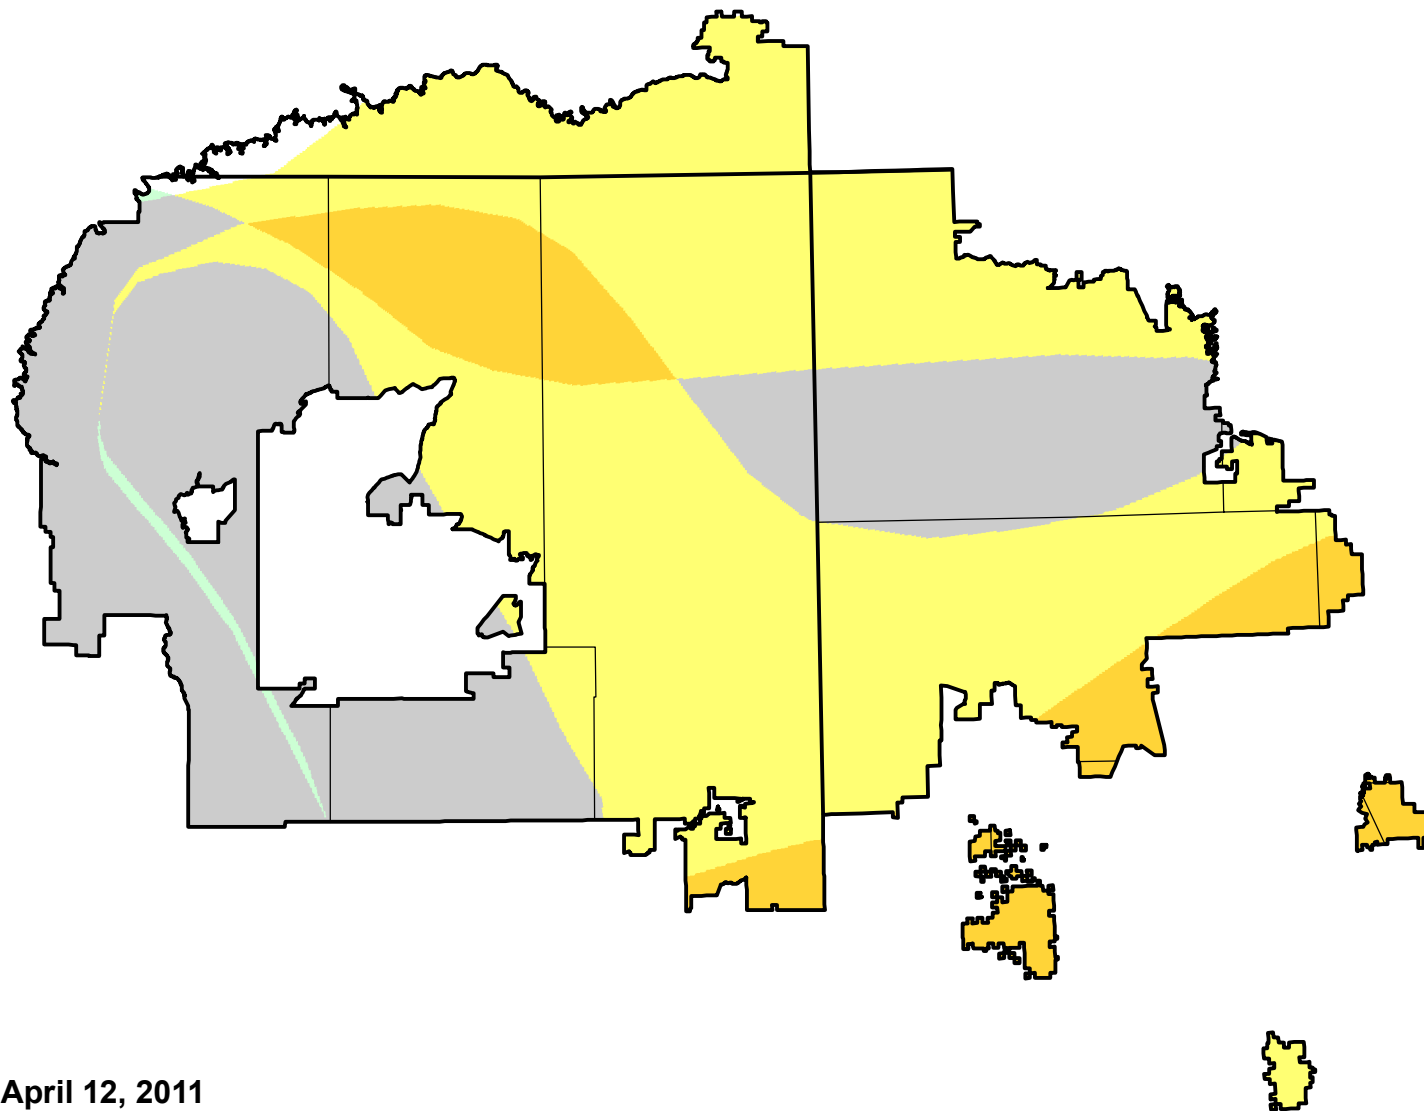

U.S. Drought Monitor Class Change - Navajo

13 Week

April 12, 2011
compared to
January 13, 2011

droughtmonitor.unl.edu

- | | |
|---|---------------------|
|  | 5 Class Degradation |
|  | 4 Class Degradation |
|  | 3 Class Degradation |
|  | 2 Class Degradation |
|  | 1 Class Degradation |
|  | No Change |
|  | 1 Class Improvement |
|  | 2 Class Improvement |
|  | 3 Class Improvement |
|  | 4 Class Improvement |
|  | 5 Class Improvement |