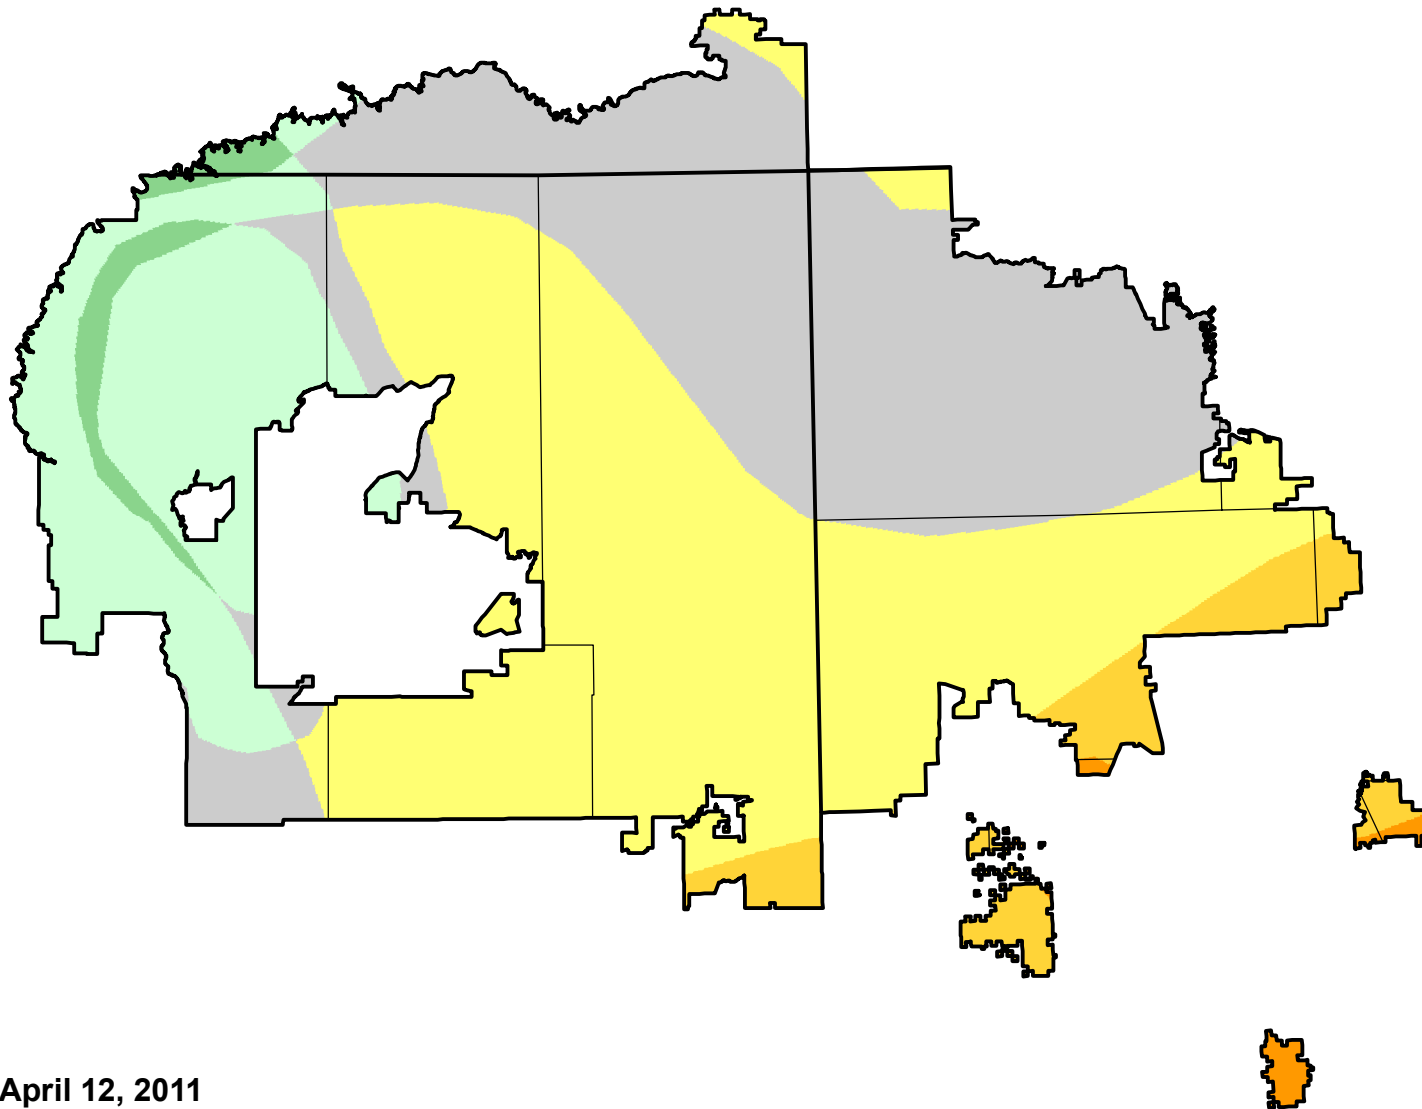

U.S. Drought Monitor Class Change - Navajo

26 Week

April 12, 2011
compared to
October 14, 2010

droughtmonitor.unl.edu

-  5 Class Degradation
-  4 Class Degradation
-  3 Class Degradation
-  2 Class Degradation
-  1 Class Degradation
-  No Change
-  1 Class Improvement
-  2 Class Improvement
-  3 Class Improvement
-  4 Class Improvement
-  5 Class Improvement