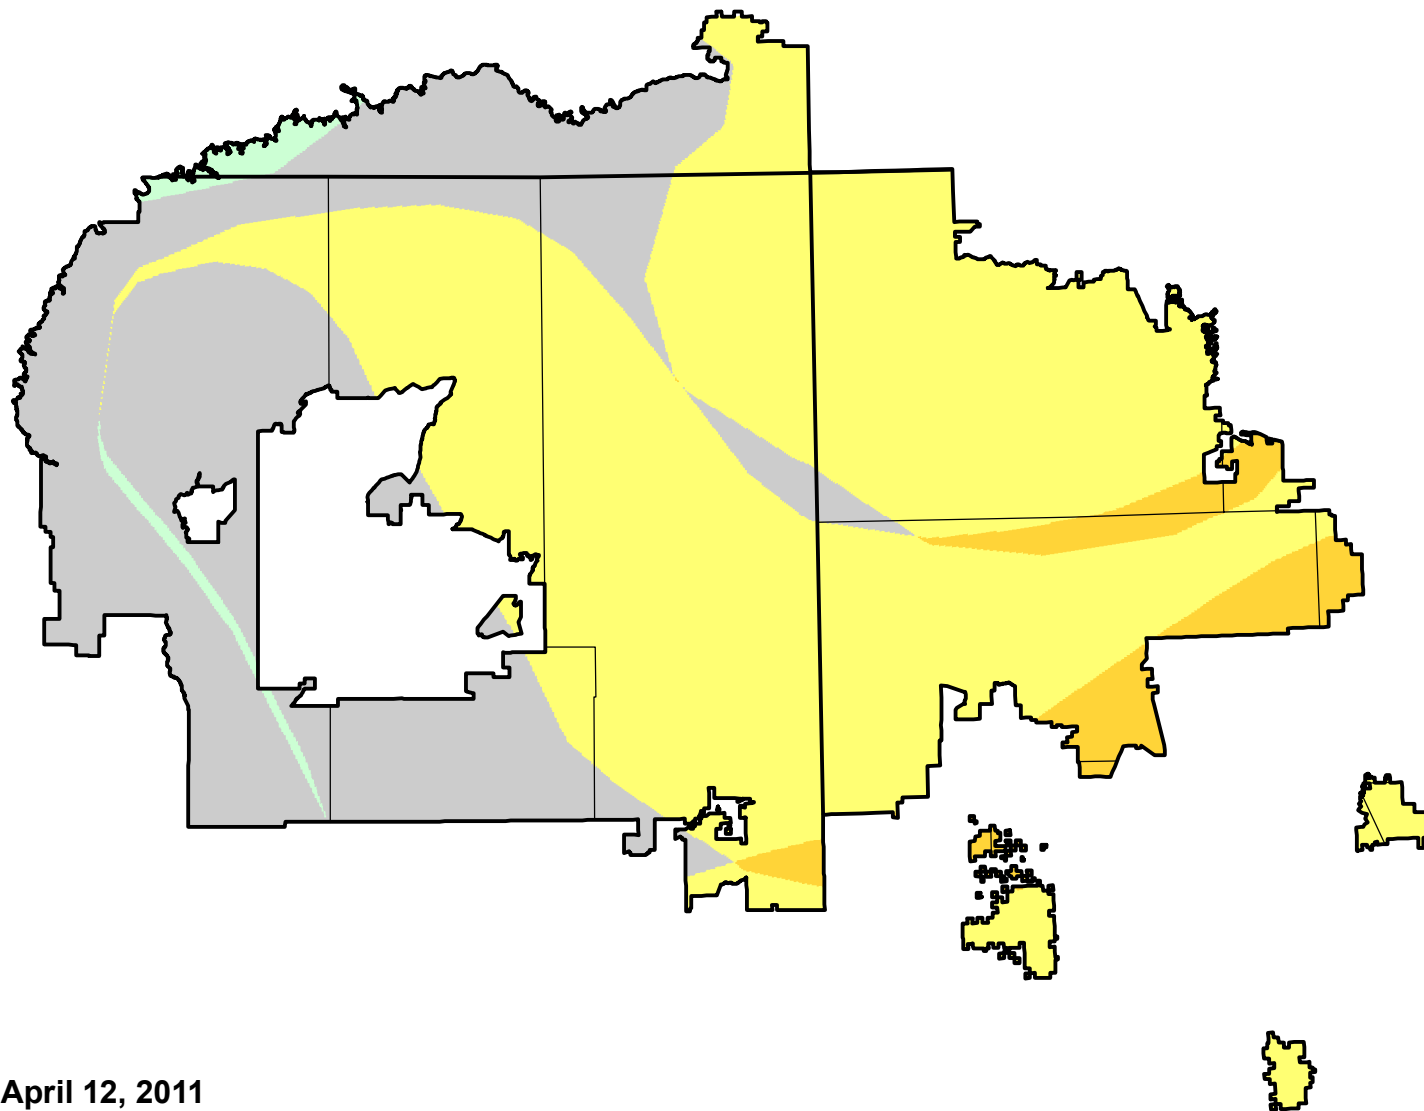

U.S. Drought Monitor Class Change - Navajo

4 Week

April 12, 2011
compared to
March 17, 2011

droughtmonitor.unl.edu

- | | |
|---|---------------------|
|  | 5 Class Degradation |
|  | 4 Class Degradation |
|  | 3 Class Degradation |
|  | 2 Class Degradation |
|  | 1 Class Degradation |
|  | No Change |
|  | 1 Class Improvement |
|  | 2 Class Improvement |
|  | 3 Class Improvement |
|  | 4 Class Improvement |
|  | 5 Class Improvement |