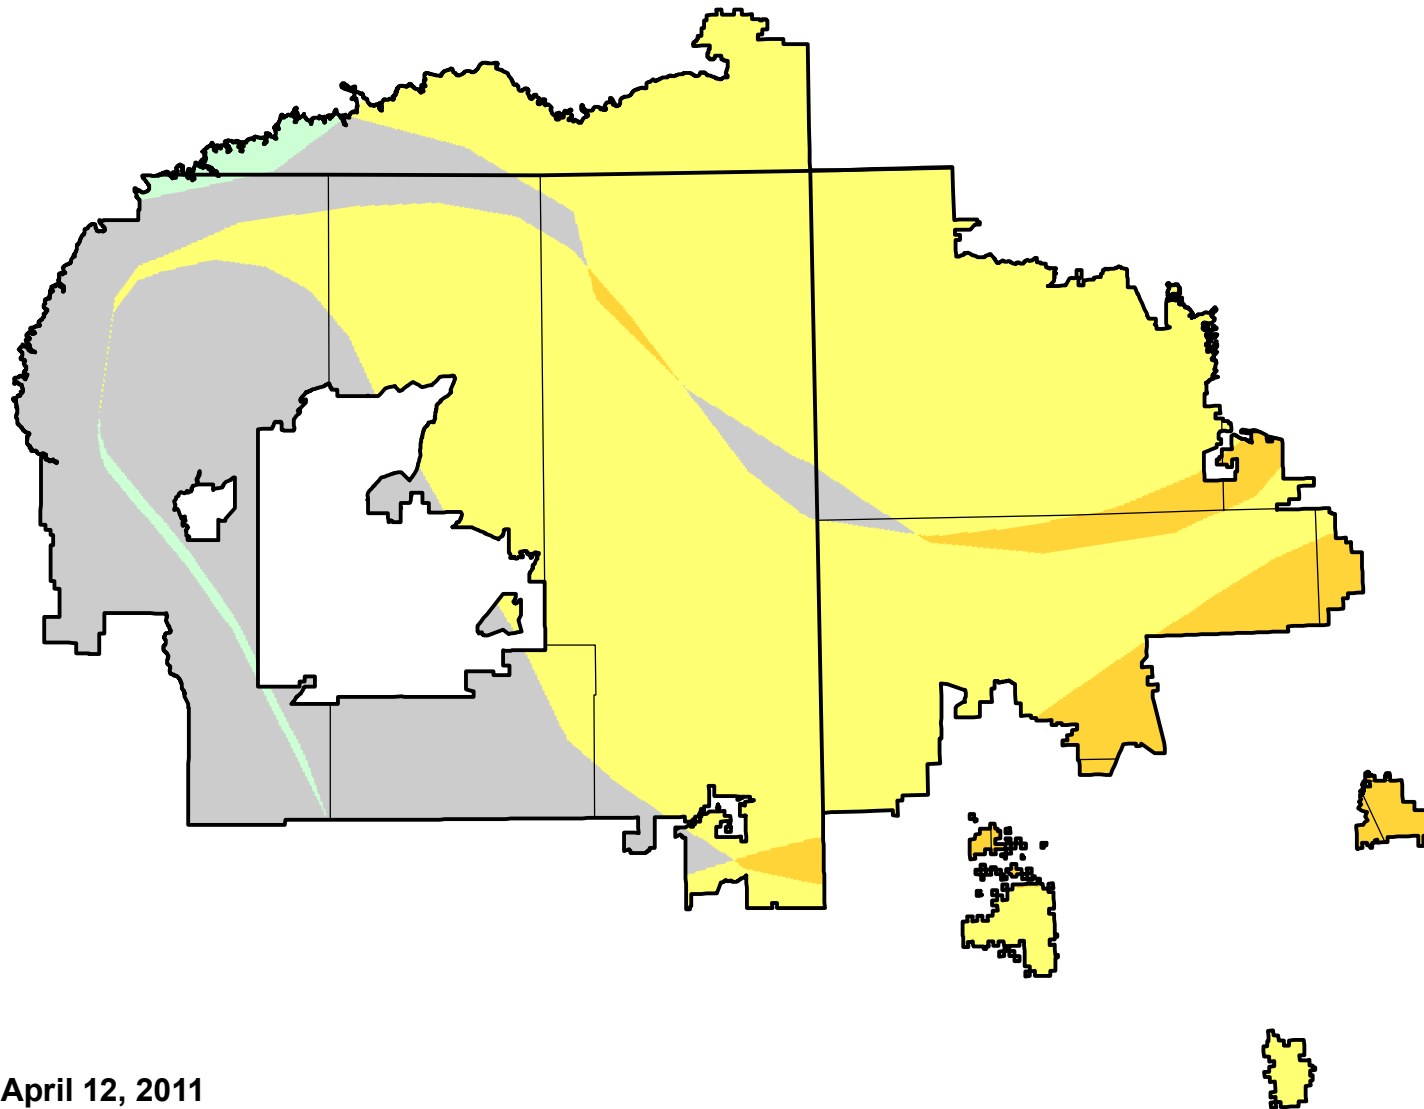

U.S. Drought Monitor Class Change - Navajo

8 Week

April 12, 2011
compared to
February 17, 2011

droughtmonitor.unl.edu

- | | |
|---|---------------------|
|  | 5 Class Degradation |
|  | 4 Class Degradation |
|  | 3 Class Degradation |
|  | 2 Class Degradation |
|  | 1 Class Degradation |
|  | No Change |
|  | 1 Class Improvement |
|  | 2 Class Improvement |
|  | 3 Class Improvement |
|  | 4 Class Improvement |
|  | 5 Class Improvement |