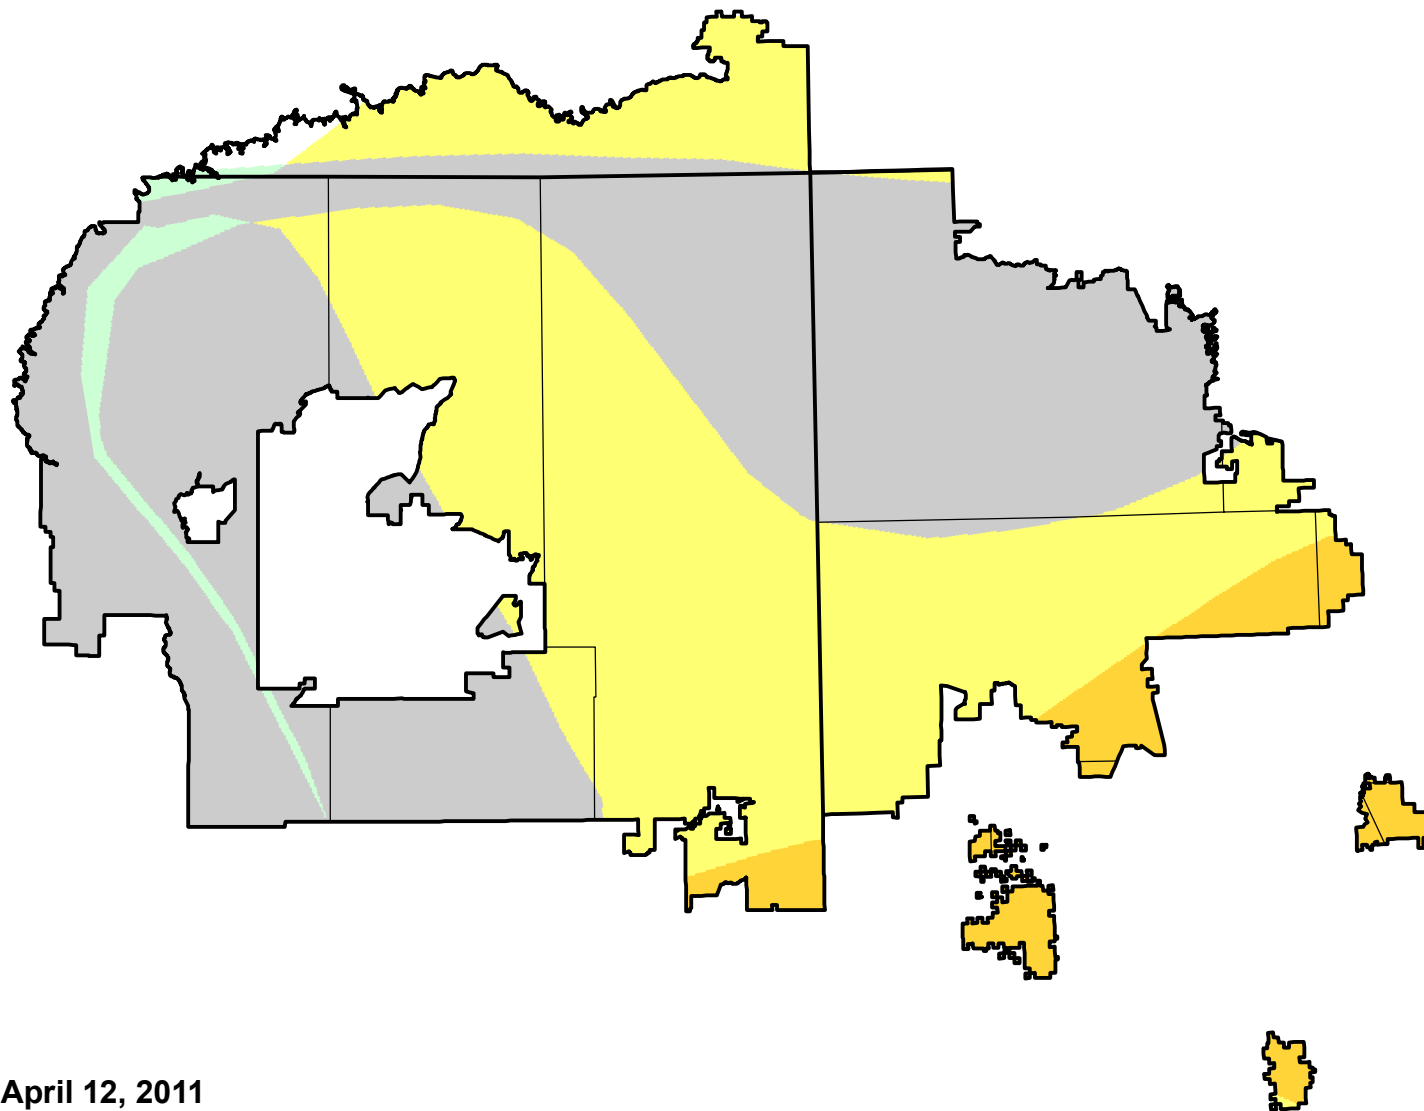

U.S. Drought Monitor Class Change - Navajo

Start of Calendar Year

April 12, 2011
compared to
January 6, 2011

droughtmonitor.unl.edu

- | | |
|---|---------------------|
|  | 5 Class Degradation |
|  | 4 Class Degradation |
|  | 3 Class Degradation |
|  | 2 Class Degradation |
|  | 1 Class Degradation |
|  | No Change |
|  | 1 Class Improvement |
|  | 2 Class Improvement |
|  | 3 Class Improvement |
|  | 4 Class Improvement |
|  | 5 Class Improvement |