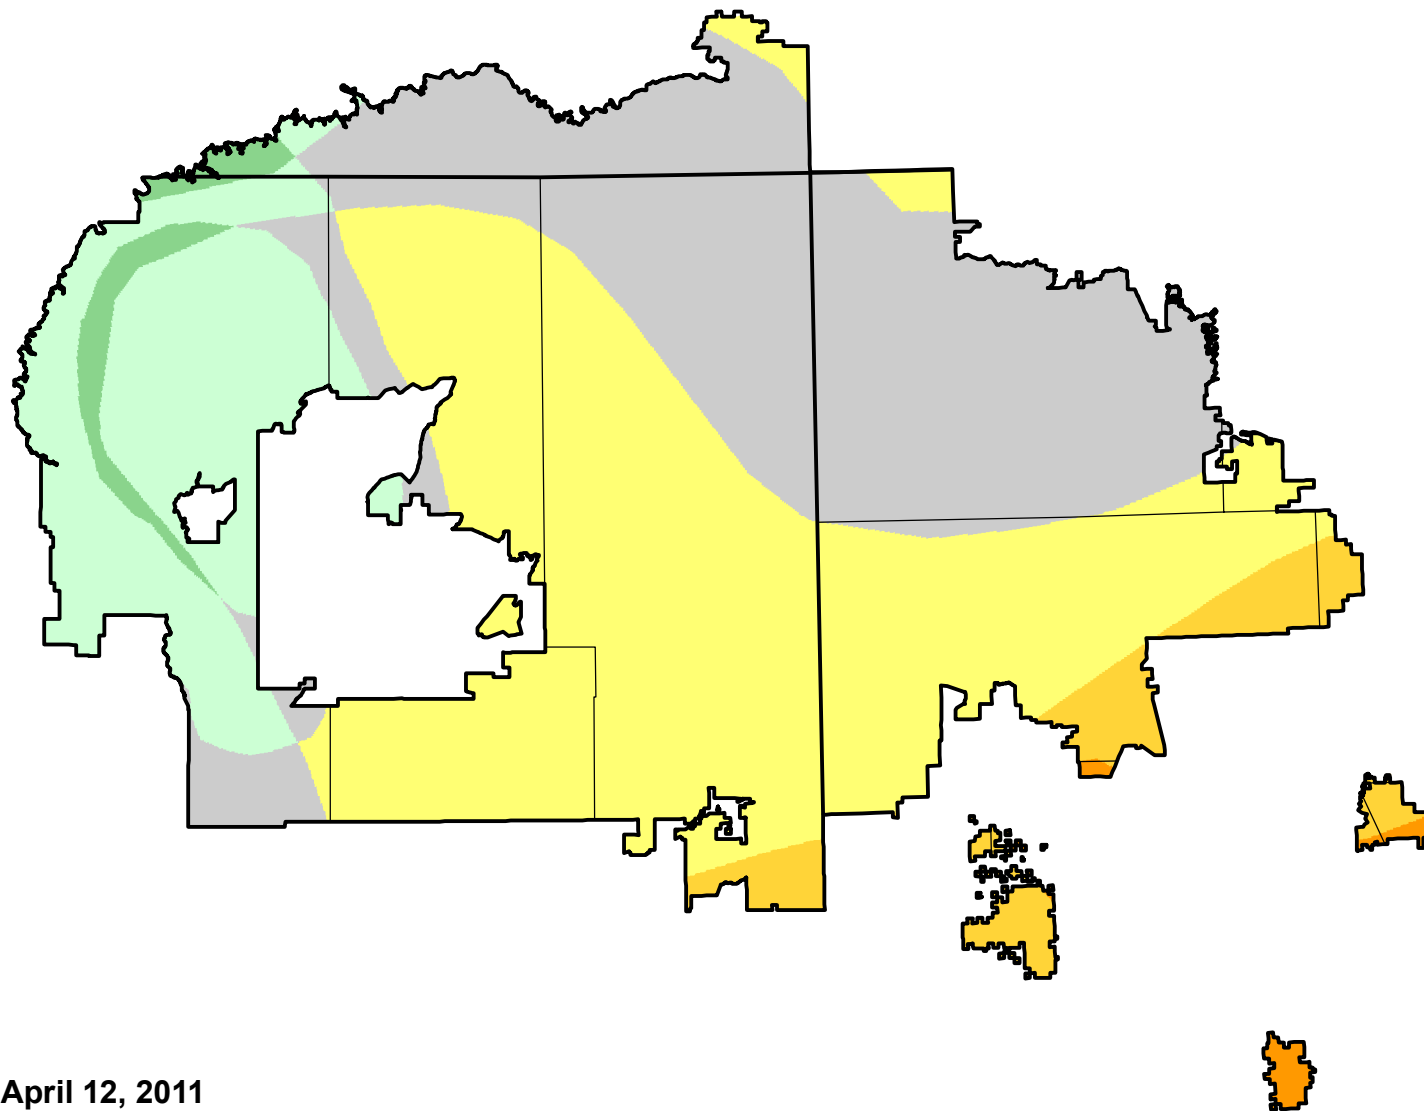

U.S. Drought Monitor Class Change - Navajo

Start of Water Year

April 12, 2011
compared to
September 30, 2010

droughtmonitor.unl.edu

- | | |
|---|---------------------|
|  | 5 Class Degradation |
|  | 4 Class Degradation |
|  | 3 Class Degradation |
|  | 2 Class Degradation |
|  | 1 Class Degradation |
|  | No Change |
|  | 1 Class Improvement |
|  | 2 Class Improvement |
|  | 3 Class Improvement |
|  | 4 Class Improvement |
|  | 5 Class Improvement |