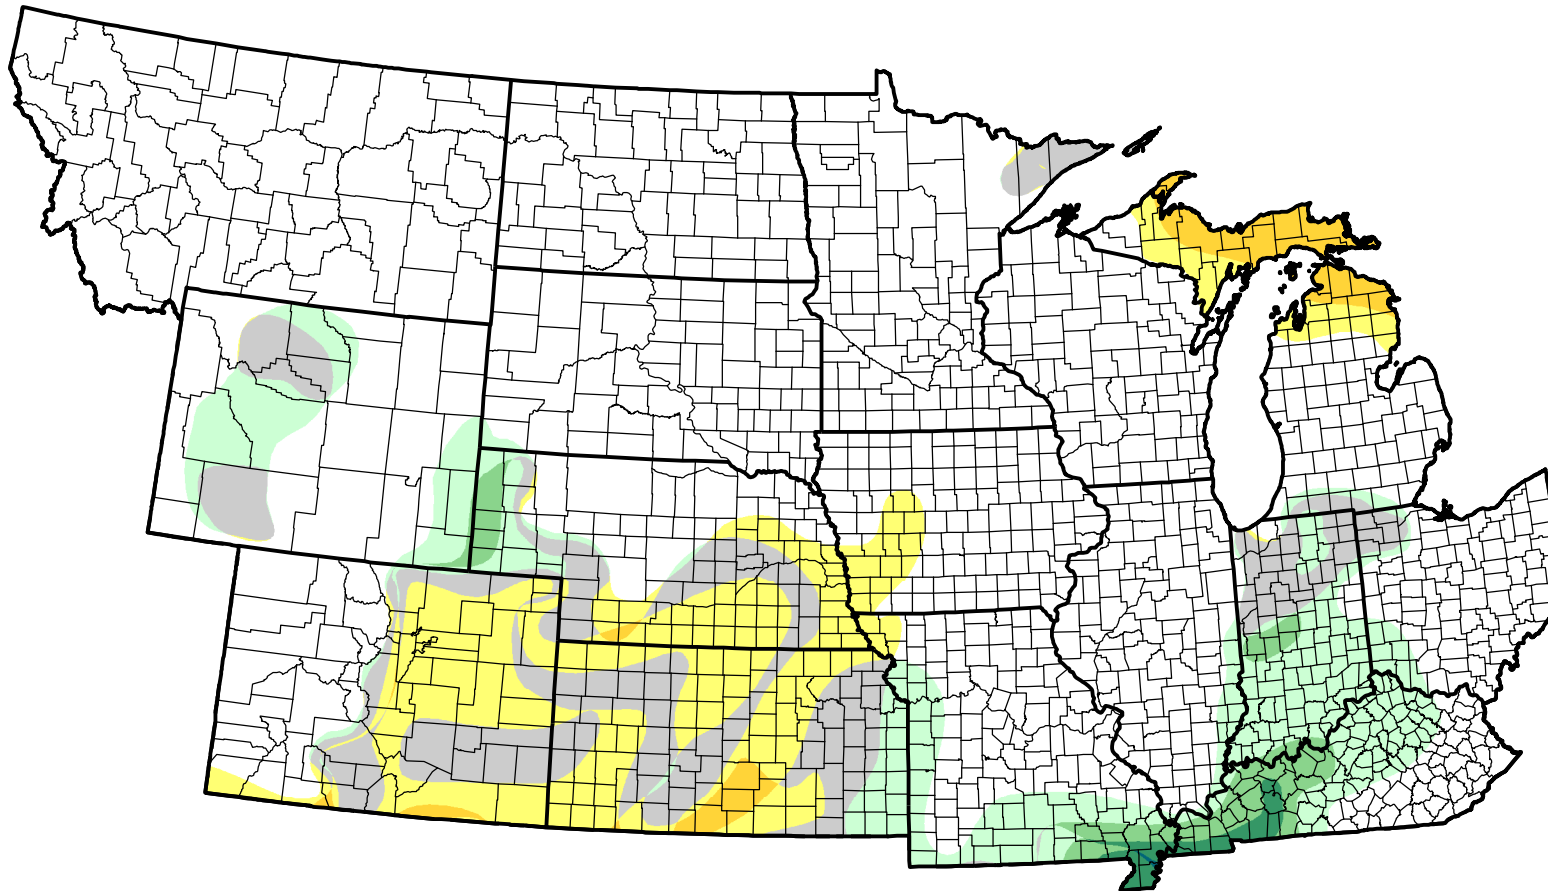

U.S. Drought Monitor Class Change - NWS Central Start of Calendar Year

-  5 Class Degradation
-  4 Class Degradation
-  3 Class Degradation
-  2 Class Degradation
-  1 Class Degradation
-  No Change
-  1 Class Improvement
-  2 Class Improvement
-  3 Class Improvement
-  4 Class Improvement
-  5 Class Improvement

April 12, 2011
compared to
January 6, 2011

droughtmonitor.unl.edu