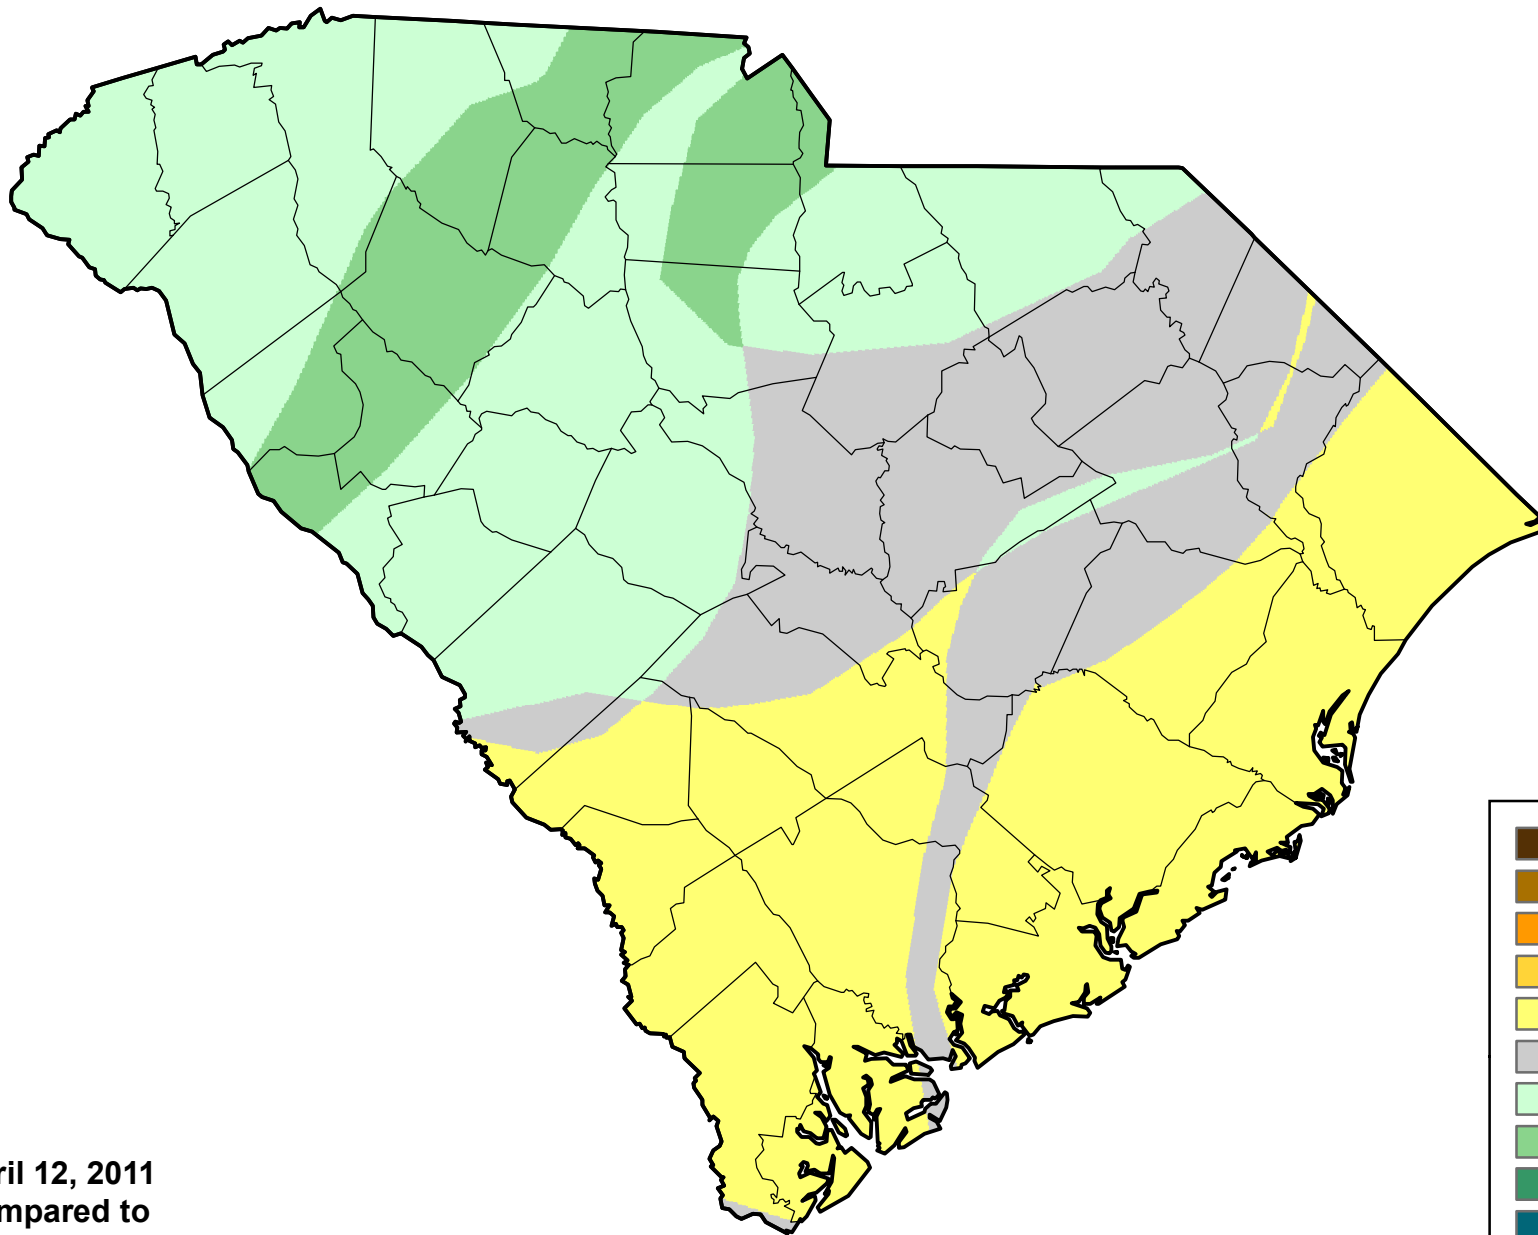

U.S. Drought Monitor Class Change - South Carolina

8 Week

April 12, 2011
compared to
February 17, 2011

droughtmonitor.unl.edu

-  5 Class Degradation
-  4 Class Degradation
-  3 Class Degradation
-  2 Class Degradation
-  1 Class Degradation
-  No Change
-  1 Class Improvement
-  2 Class Improvement
-  3 Class Improvement
-  4 Class Improvement
-  5 Class Improvement