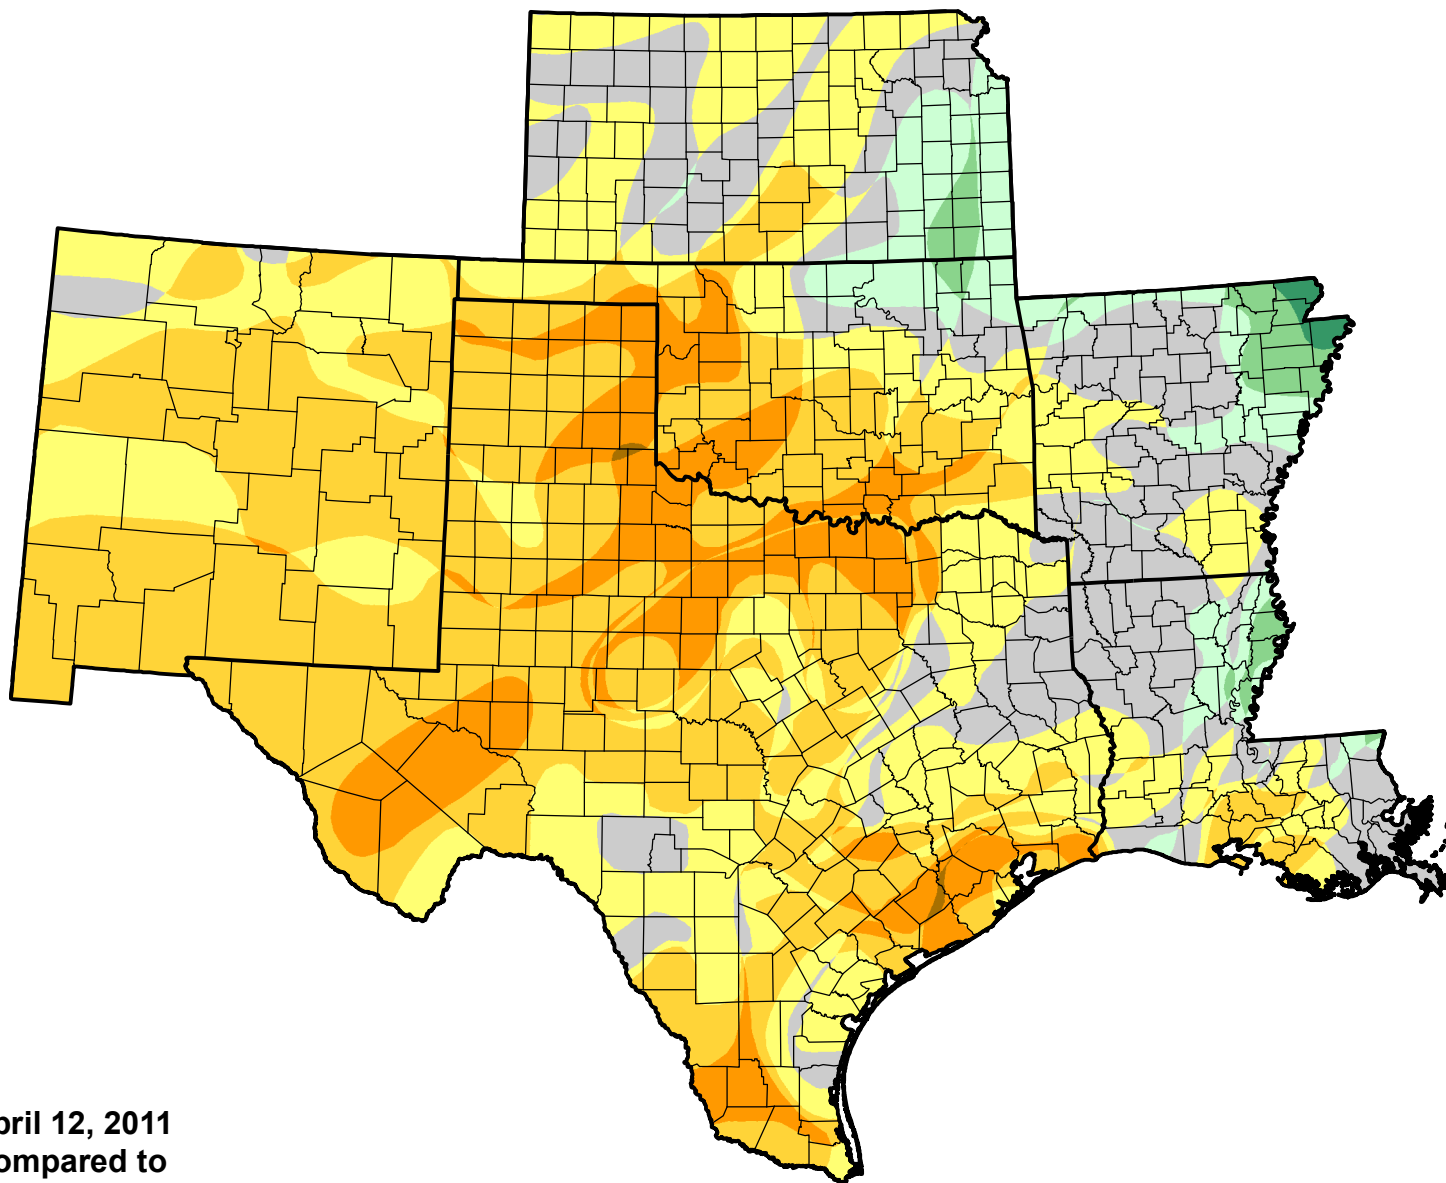

U.S. Drought Monitor Class Change - SCIPP

13 Week

April 12, 2011
compared to
January 13, 2011

droughtmonitor.unl.edu

-  5 Class Degradation
-  4 Class Degradation
-  3 Class Degradation
-  2 Class Degradation
-  1 Class Degradation
-  No Change
-  1 Class Improvement
-  2 Class Improvement
-  3 Class Improvement
-  4 Class Improvement
-  5 Class Improvement