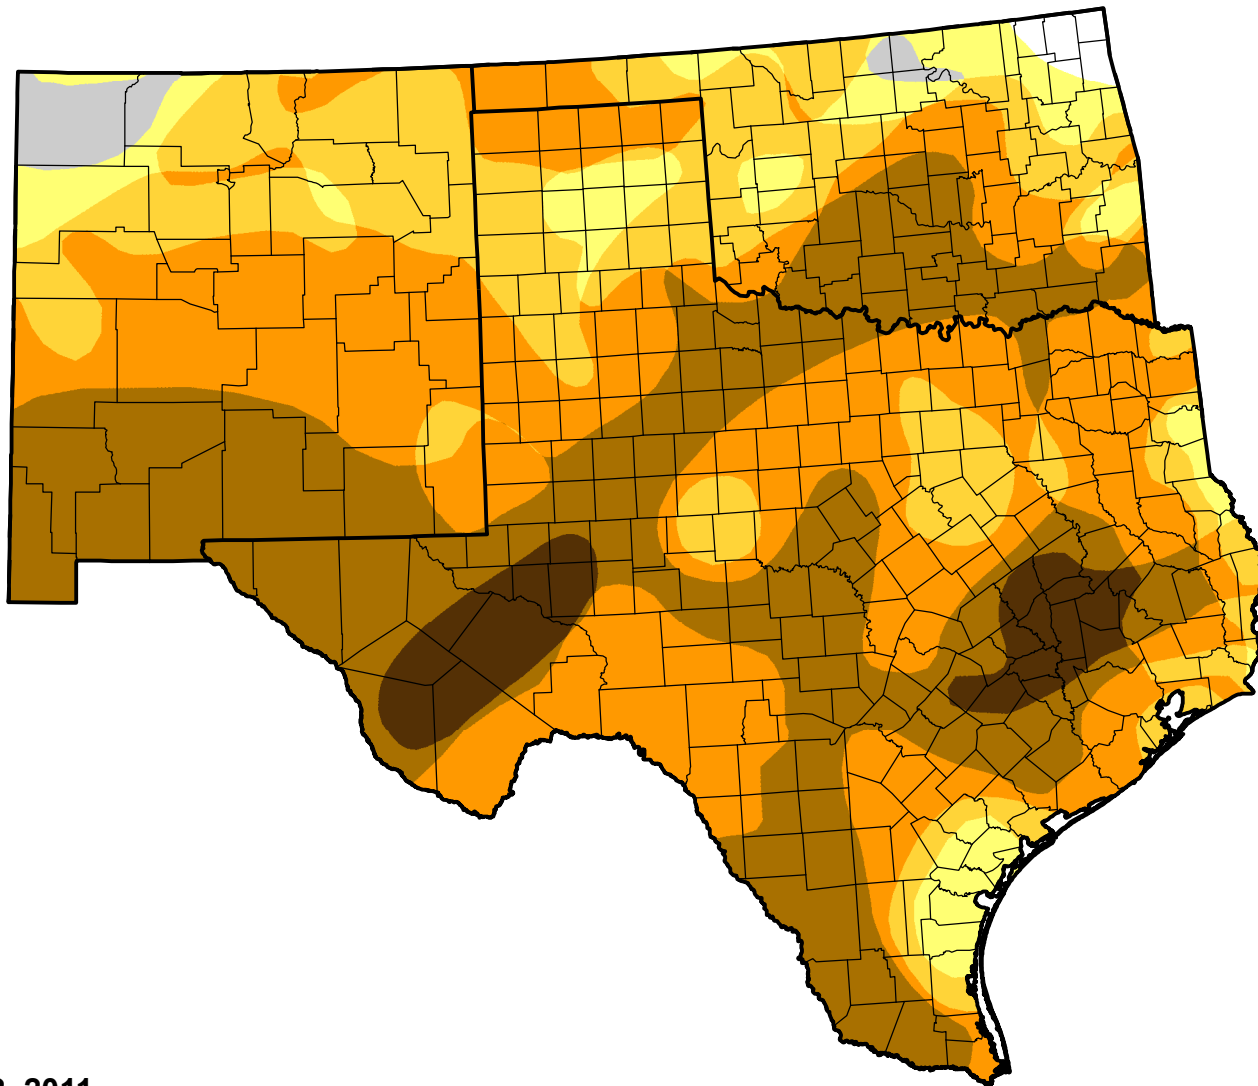

U.S. Drought Monitor Class Change - Southern Plains RDEWS

Start of Water Year

April 12, 2011
compared to
September 30, 2010

droughtmonitor.unl.edu

- | | |
|---|---------------------|
|  | 5 Class Degradation |
|  | 4 Class Degradation |
|  | 3 Class Degradation |
|  | 2 Class Degradation |
|  | 1 Class Degradation |
|  | No Change |
|  | 1 Class Improvement |
|  | 2 Class Improvement |
|  | 3 Class Improvement |
|  | 4 Class Improvement |
|  | 5 Class Improvement |