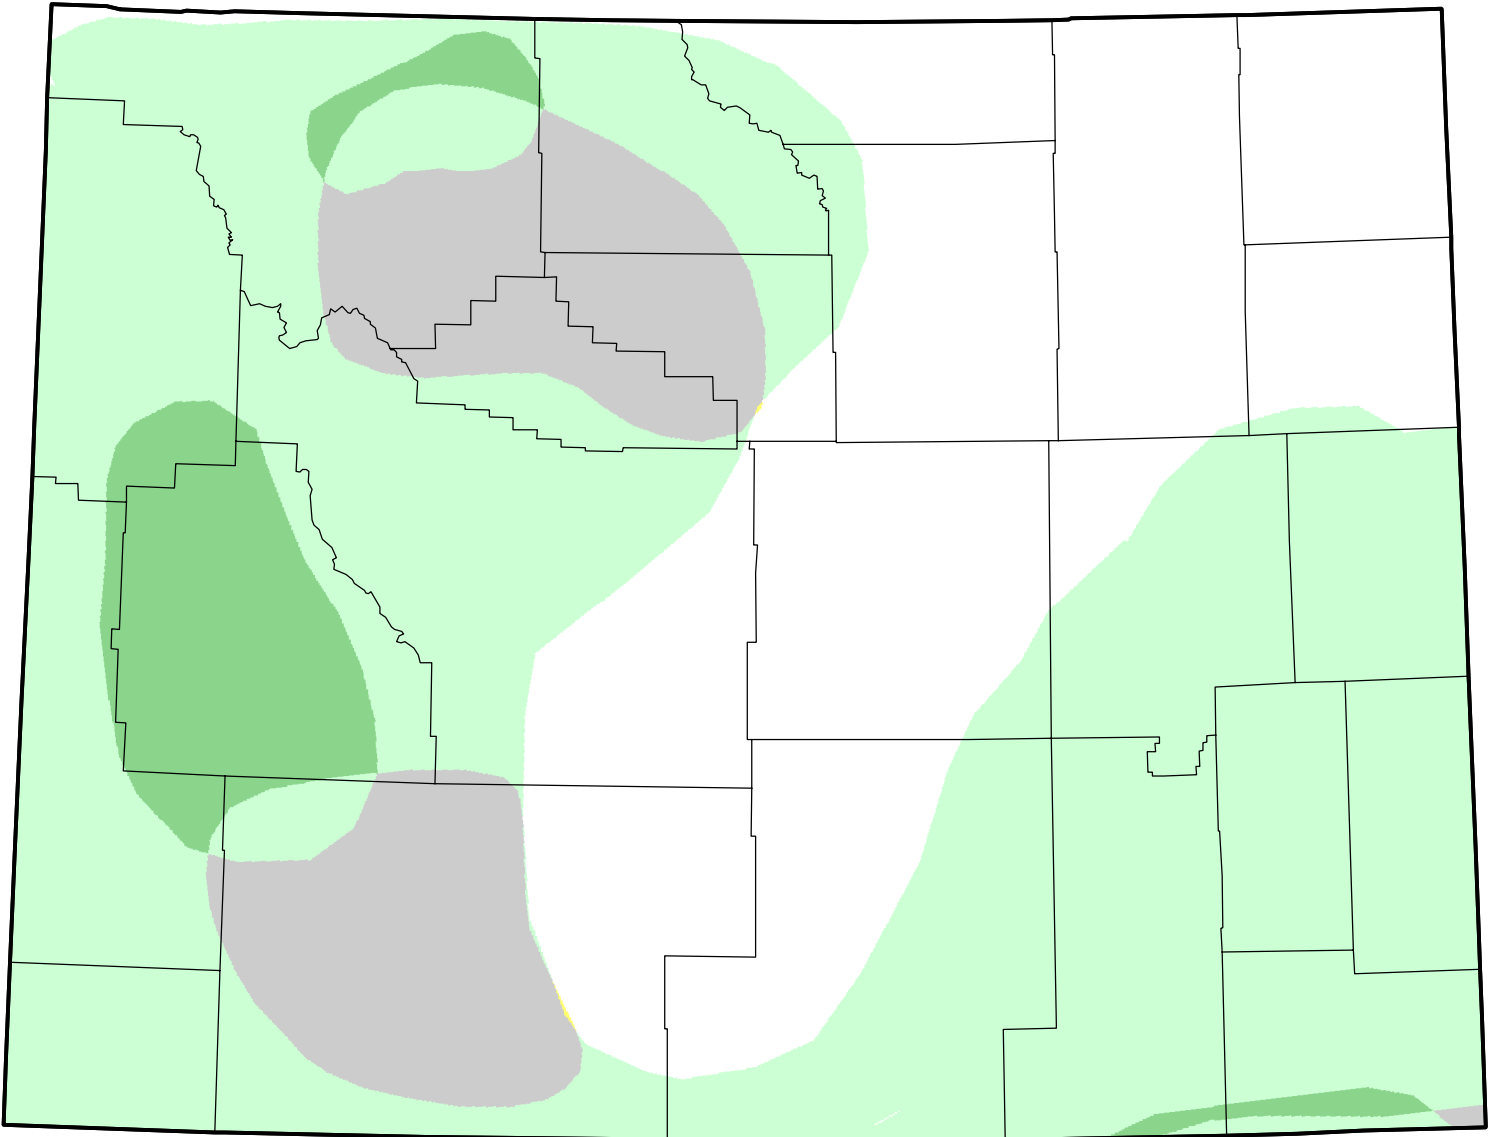

U.S. Drought Monitor Class Change - Wyoming

Start of Water Year

April 12, 2011
compared to
September 30, 2010

droughtmonitor.unl.edu

-  5 Class Degradation
-  4 Class Degradation
-  3 Class Degradation
-  2 Class Degradation
-  1 Class Degradation
-  No Change
-  1 Class Improvement
-  2 Class Improvement
-  3 Class Improvement
-  4 Class Improvement
-  5 Class Improvement