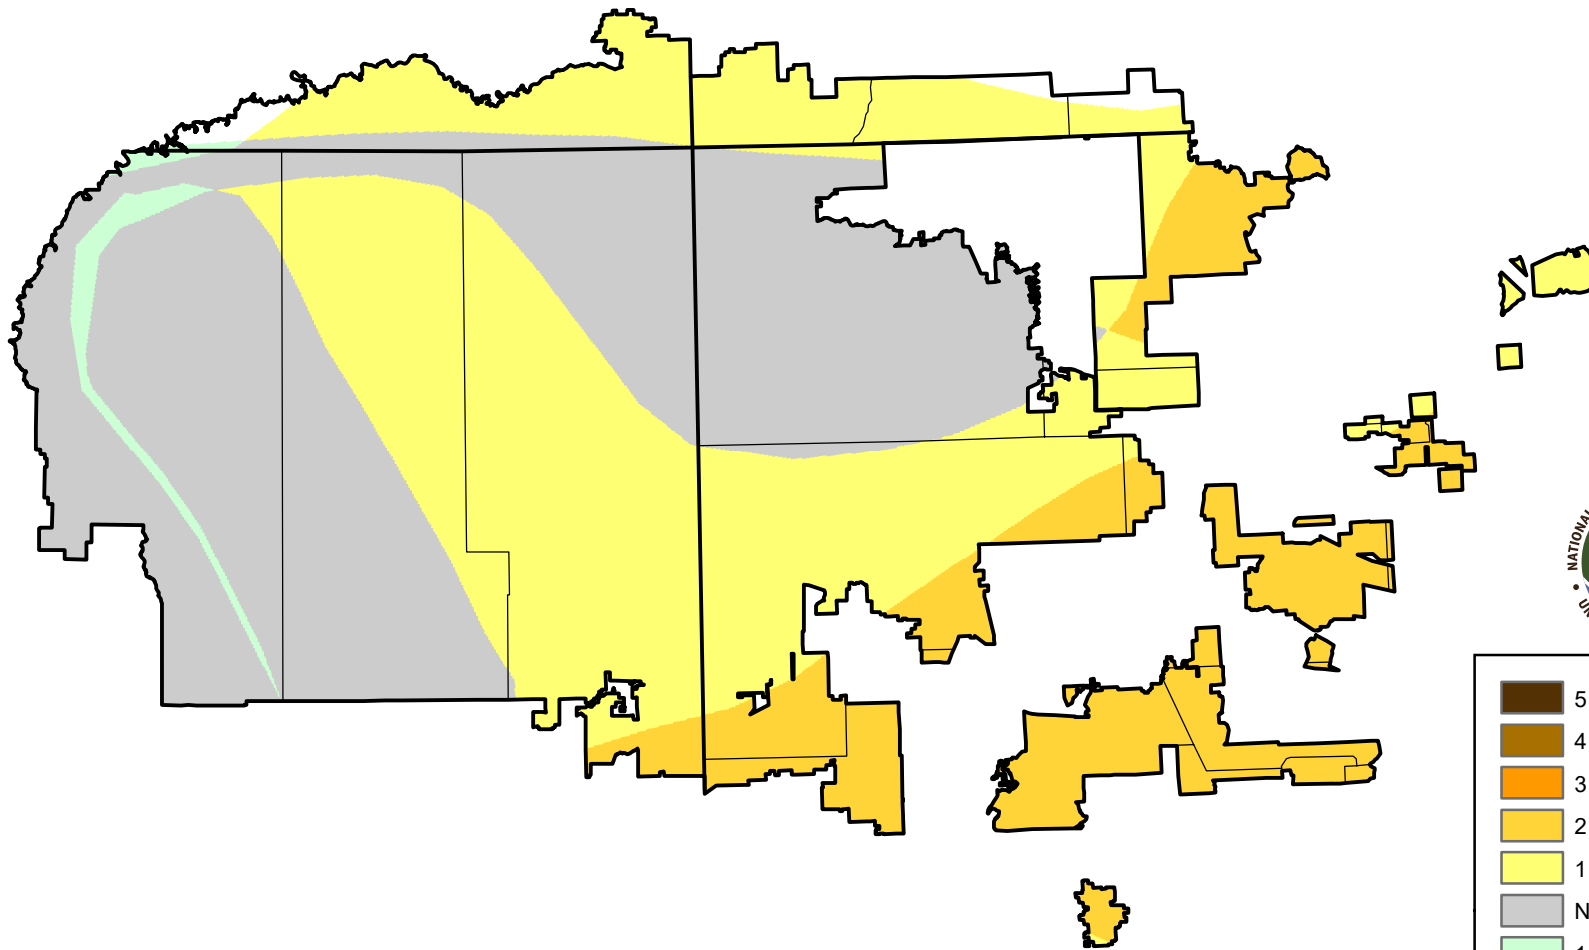

U.S. Drought Monitor Class Change - 4 Corners

Start of Calendar Year

April 19, 2011
compared to
January 6, 2011

droughtmonitor.unl.edu

- 5 Class Degradation
- 4 Class Degradation
- 3 Class Degradation
- 2 Class Degradation
- 1 Class Degradation
- No Change
- 1 Class Improvement
- 2 Class Improvement
- 3 Class Improvement
- 4 Class Improvement
- 5 Class Improvement